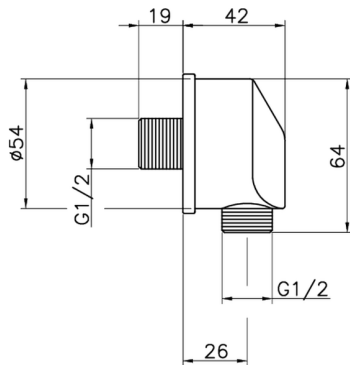

Elbow SHOWER_67.01H.

MODEL **67.01H.**

Elbow

AVAILABLE FINISHINGS

CR CR Chrome

CHARACTERISTICS

2026-06-26