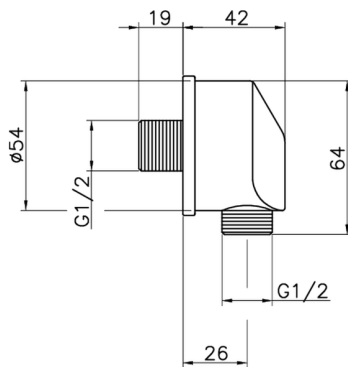

Elbow SHOWER_67.01H.

MODEL **67.01H.**

Elbow

AVAILABLE FINISHINGS

CR CR Chrome

CHARACTERISTICS

2026-05-31