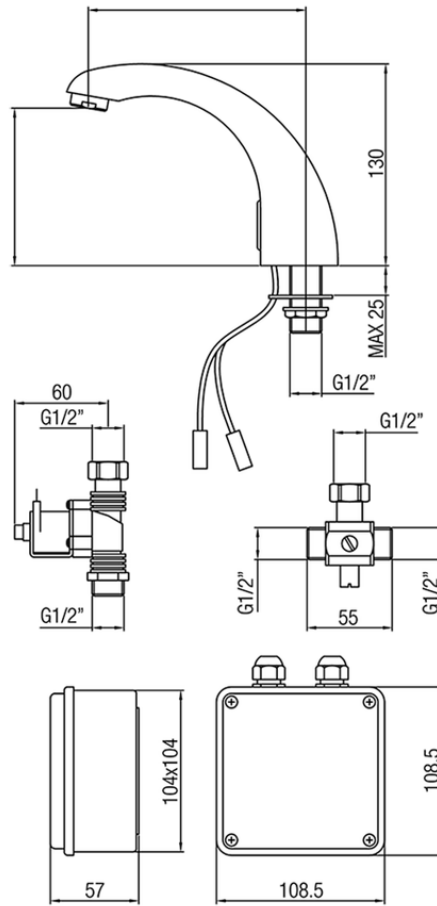

Washbasin electronic faucet COMMUNITY_303B.01H.

303B.01H.

<https://en.huberitalia.com/washbasin-electronic-faucet-community-303b-01h>

2026-04-06