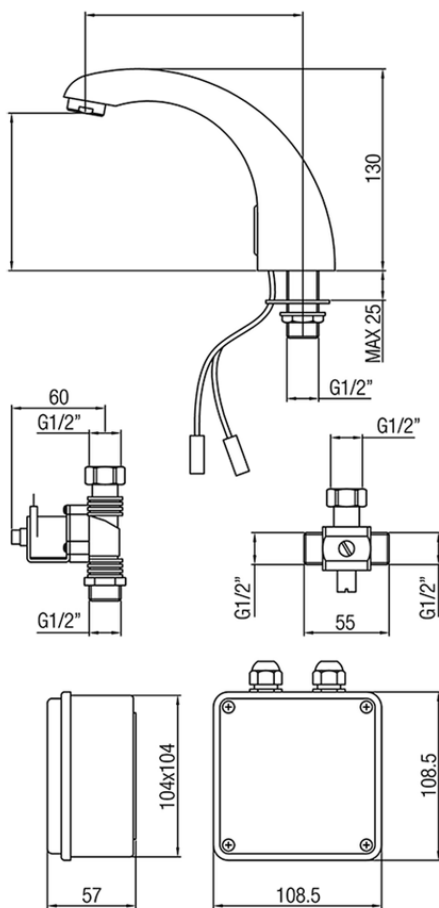

Washbasin electronic faucet COMMUNITY_303B.01H.

303B.01H.

<https://en.huberitalia.com/washbasin-electronic-faucet-community-303b-01h>

2026-06-26