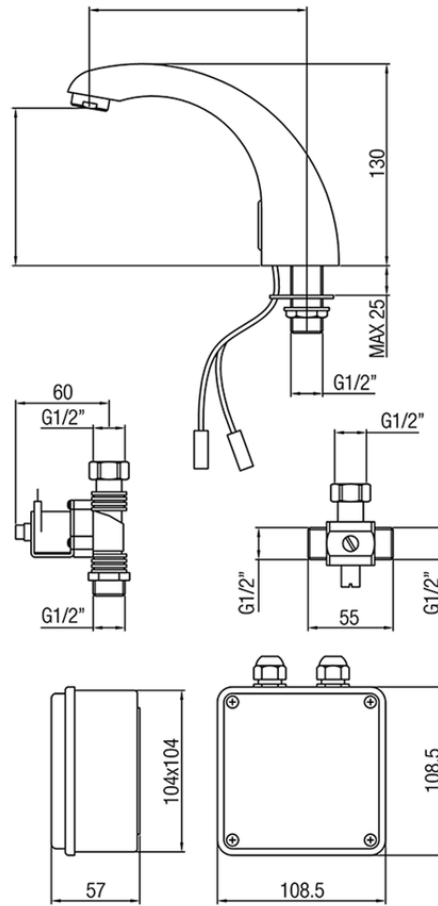

Washbasin electronic faucet COMMUNITY_303B.01H.

303B.01H.

<https://en.huberitalia.com/washbasin-electronic-faucet-community-303b-01h>

2026-06-27