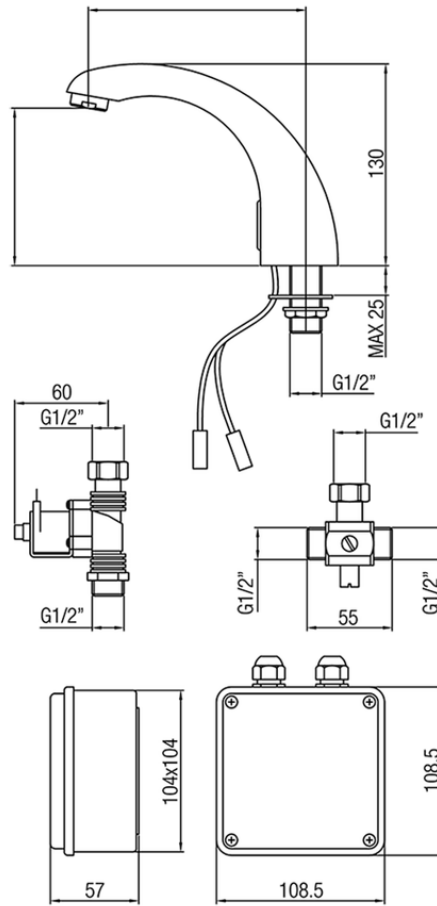

Washbasin electronic faucet COMMUNITY_303B.01H.

303B.01H.

<https://en.huberitalia.com/washbasin-electronic-faucet-community-303b-01h>

2026-06-05