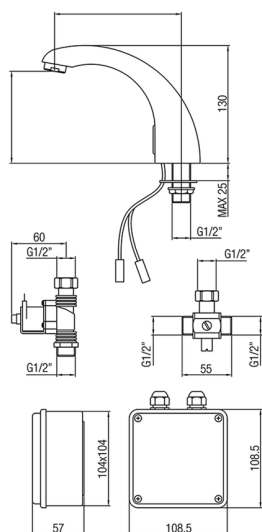

Washbasin electronic faucet COMMUNITY_303B.01H.

MODEL **303B.01H.**

Washbasin electronic faucet

AVAILABLE FINISHINGS

CHARACTERISTICS

2026-04-08