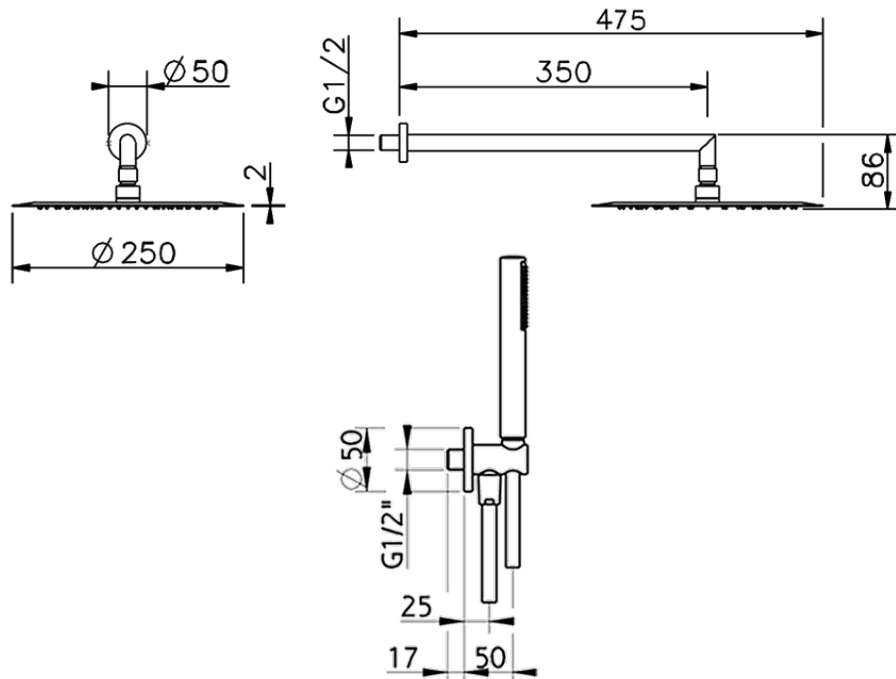

Arm and Shower Set with wall elbow integrated SHOWER_SS0K0020

SS0K0020

<https://en.huberitalia.com/arm-and-shower-set-with-wall-elbow-integrated-shower-ss0k0020>

2024-12-22