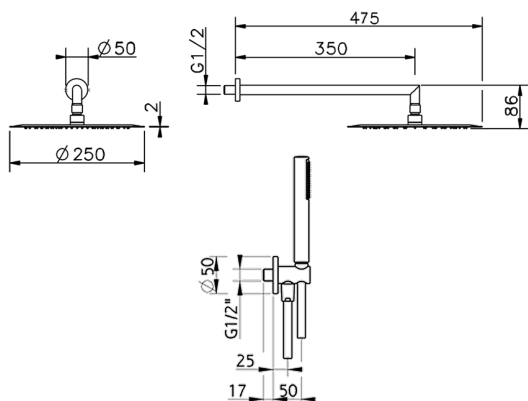

AVAILABLE FINISHINGS

21 21 Chrome

CHARACTERISTICS