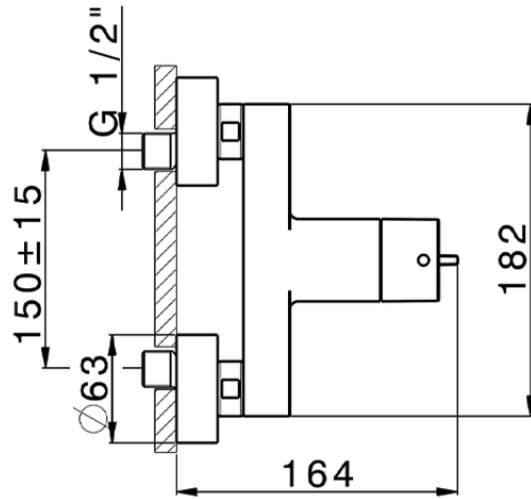

HTS Design Thermo Sequential Shower Mixer COMMUNITY_HDT01000

HDT01000

<https://en.huberitalia.com/hts-design-thermo-sequential-shower-mixer-community-hdt01000>

2024-11-23