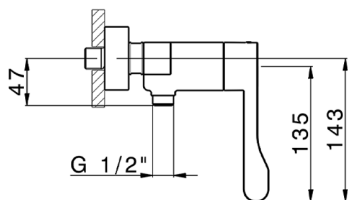

## HTS Design Thermo Sequential Shower Mixer COMMUNITY\_HDT01000

MODEL **HDT01000**

HTS Design Thermo Sequential Shower Mixer, without shower set, 1/2" M flexible connection

AVAILABLE FINISHINGS

CHARACTERISTICS

### Sequential

The Huber sequential thermostatic cartridge HTS is equipped with a new, patented system for integrated and simultaneous adjustment of water temperature and flow.