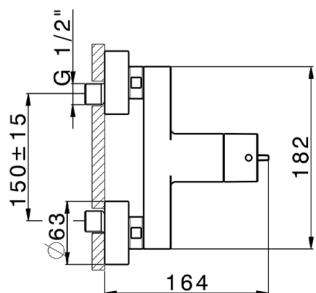

## HTS Design Thermo Sequential Shower Mixer COMMUNITY\_HDT01000

MODEL **HDT01000**

HTS Design Thermo Sequential Shower Mixer, without shower set, 1/2" M flexible connection

AVAILABLE FINISHINGS

CHARACTERISTICS

### Sequential

The Huber sequential thermostatic cartridge HTS is equipped with a new, patented system for integrated and simultaneous adjustment of water temperature and flow.