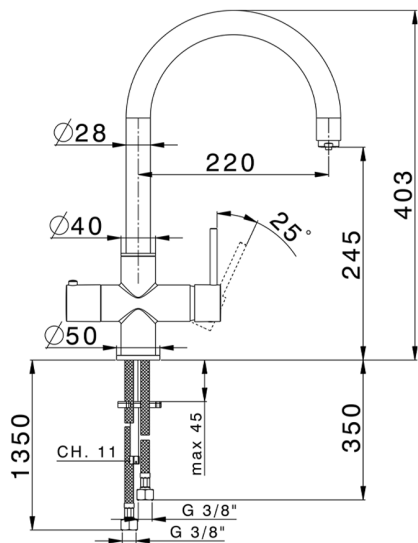

## PURE Single Lever Sink Mixer KITCHEN\_TV000985

MODEL **TV000985**

PURE Single Lever Sink Mixer, swivel spout, separated water supply: filtered and mains water, purified water opening control, filter, filter litre counter not included

### CHARACTERISTICS

Cartridge Spare Parts **ZZ94034000**

**35 mm Cartridge**

#### EcoStop

EcoStop feature limits water flow to approximately 50% of maximum output with one point of resistance on setting. Push slightly past the middle stop only when full water output is required. This will save water up to 50%.