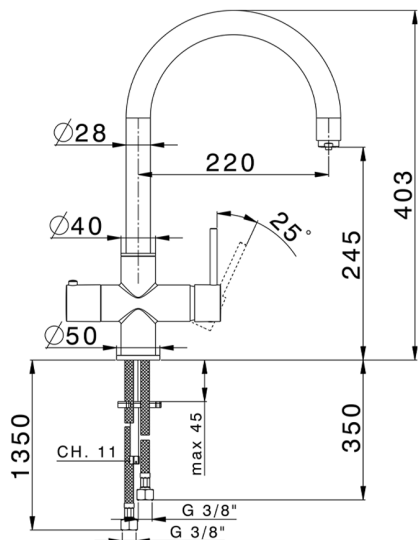

PURE Single Lever Sink Mixer KITCHEN_TV000985

MODEL **TV000985**

PURE Single Lever Sink Mixer, swivel spout, separated water supply: filtered and mains water, purified water opening control, filter, filter litre counter not included

AVAILABLE FINISHINGS

-  **21** 21 Chrome
-  **2F** 2F Brushed Nickel
-  **40** 40 Matt Black

CHARACTERISTICS

Cartridge Spare Parts **ZZ94034000**

35 mm Cartridge

EcoStop

EcoStop feature limits water flow to approximately 50% of maximum output with one point of resistance on setting. Push slightly past the middle stop only when full water output is required. This will save water up to 50%.

EnergySave

Thanks to the EnergySave device, only cold water will be drawn if the lever is operated in the central position, so that the water heater will not be engaged and no hot water wasted, leading to considerable savings in energy and costs. The temperature can be adjusted by rotating the lever to the left, until the desired temperature is reached.