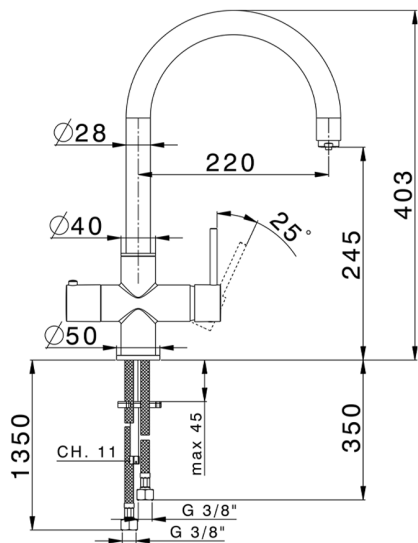

PURE Single Lever Sink Mixer KITCHEN_TV000985

MODEL **TV000985**

PURE Single Lever Sink Mixer, swivel spout, separated water supply: filtered and mains water, purified water opening control, filter, filter litre counter not included

AVAILABLE FINISHINGS

-  **21** 21 Chrome
-  **2F** 2F Brushed Nickel
-  **40** 40 Matt Black

CHARACTERISTICS

Cartridge Spare Parts **ZZ94034000**

35 mm Cartridge

EcoStop

EcoStop feature limits water flow to approximately 50% of maximum output with one point of resistance on setting. Push slightly past the middle stop only when full water output is required. This will save water up to 50%.

EnergySave

Thanks to the EnergySave device, only cold water will be drawn if the lever is operated in the central position, so that the water heater will not be engaged and no hot water wasted, leading to considerable savings in energy and costs. The temperature can be adjusted by rotating the lever to the left, until the desired temperature is reached.