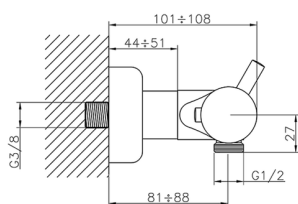

Thermostatic

The Huber thermostatic is your personal water manager, helping you to handle, control and save water and energy.