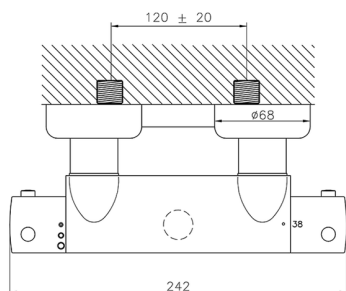

Thermostatic

The Huber thermostatic is your personal water manager, helping you to handle, control and save water and energy.

2024-11-15