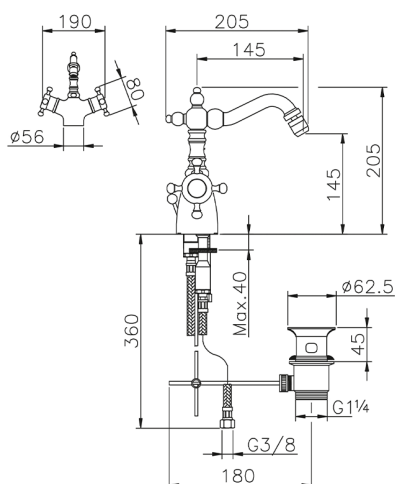

Thermostatic bidet mixer VICTORIAN_VTT56010

MODEL **VTT56010**

Thermostatic bidet mixer, with 1"1/4 automatic pop up waste, swivel Spout, G.3/8" Stainless Steel Flexible

AVAILABLE FINISHINGS

-  **21** 21 Chrome
-  **27** 27 Old Bronze
-  **2A** 2A Satin Brushed Nickel
-  **2G** 2G Antique Gold
-  **2W** 2W Brushed Gold

CHARACTERISTICS

Cartridge Spare Parts **24.04A.PP**
8x20 Plus P Thermostatic Valve

Thermostatic

The Huber thermostatic is your personal water manager, helping you to handle, control and save water and energy.

Thermostatic bidet mixer VICTORIAN_VTT56010

VTT56010

<https://en.huberitalia.com/thermostatic-bidet-mixer-victorian-vtt56010>

2024-12-22