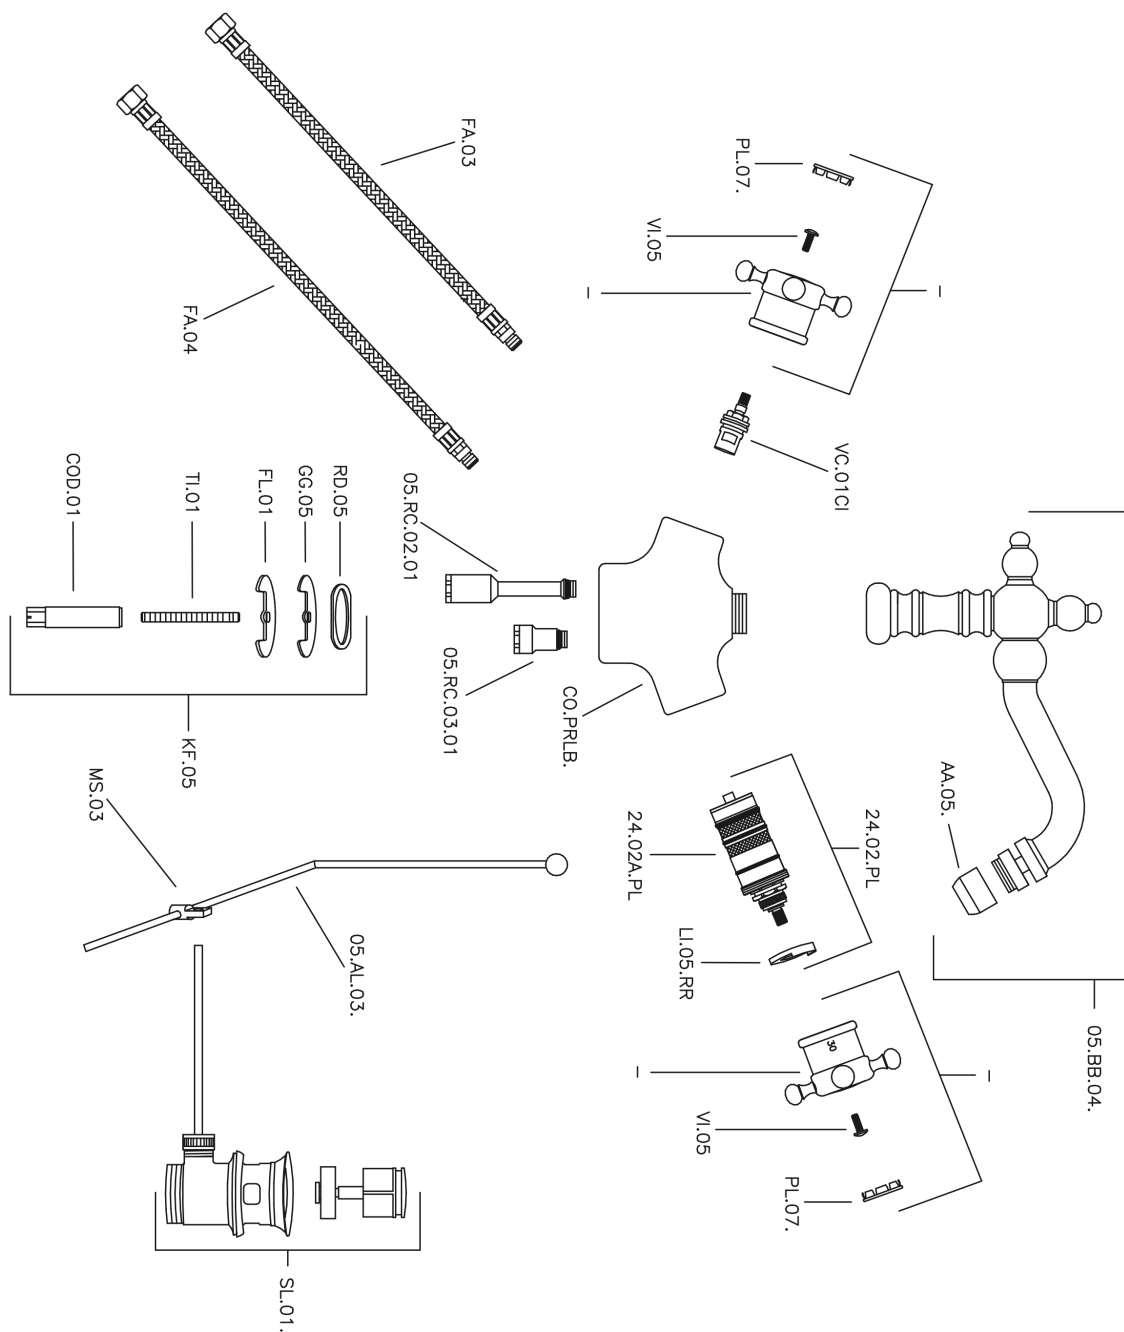

Thermostatic bidet mixer VICTORIAN_VTT56010

MODEL **VTT56010**

Thermostatic bidet mixer, with 1"1/4 automatic pop up waste, swivel Spout, G.3/8" Stainless Steel Flexible

AVAILABLE FINISHINGS

-  **21** 21 Chrome
-  **27** 27 Old Bronze
-  **2A** 2A Satin Brushed Nickel
-  **2G** 2G Antique Gold
-  **2W** 2W Brushed Gold

CHARACTERISTICS

Cartridge Spare Parts **24.04A.PP**
8x20 Plus P Thermostatic Valve

Thermostatic

The Huber thermostatic is your personal water manager, helping you to handle, control and save water and energy.

Thermostatic bidet mixer VICTORIAN_VTT56010

VTT56010

<https://en.huberitalia.com/thermostatic-bidet-mixer-victorian-vtt56010>

2024-12-22