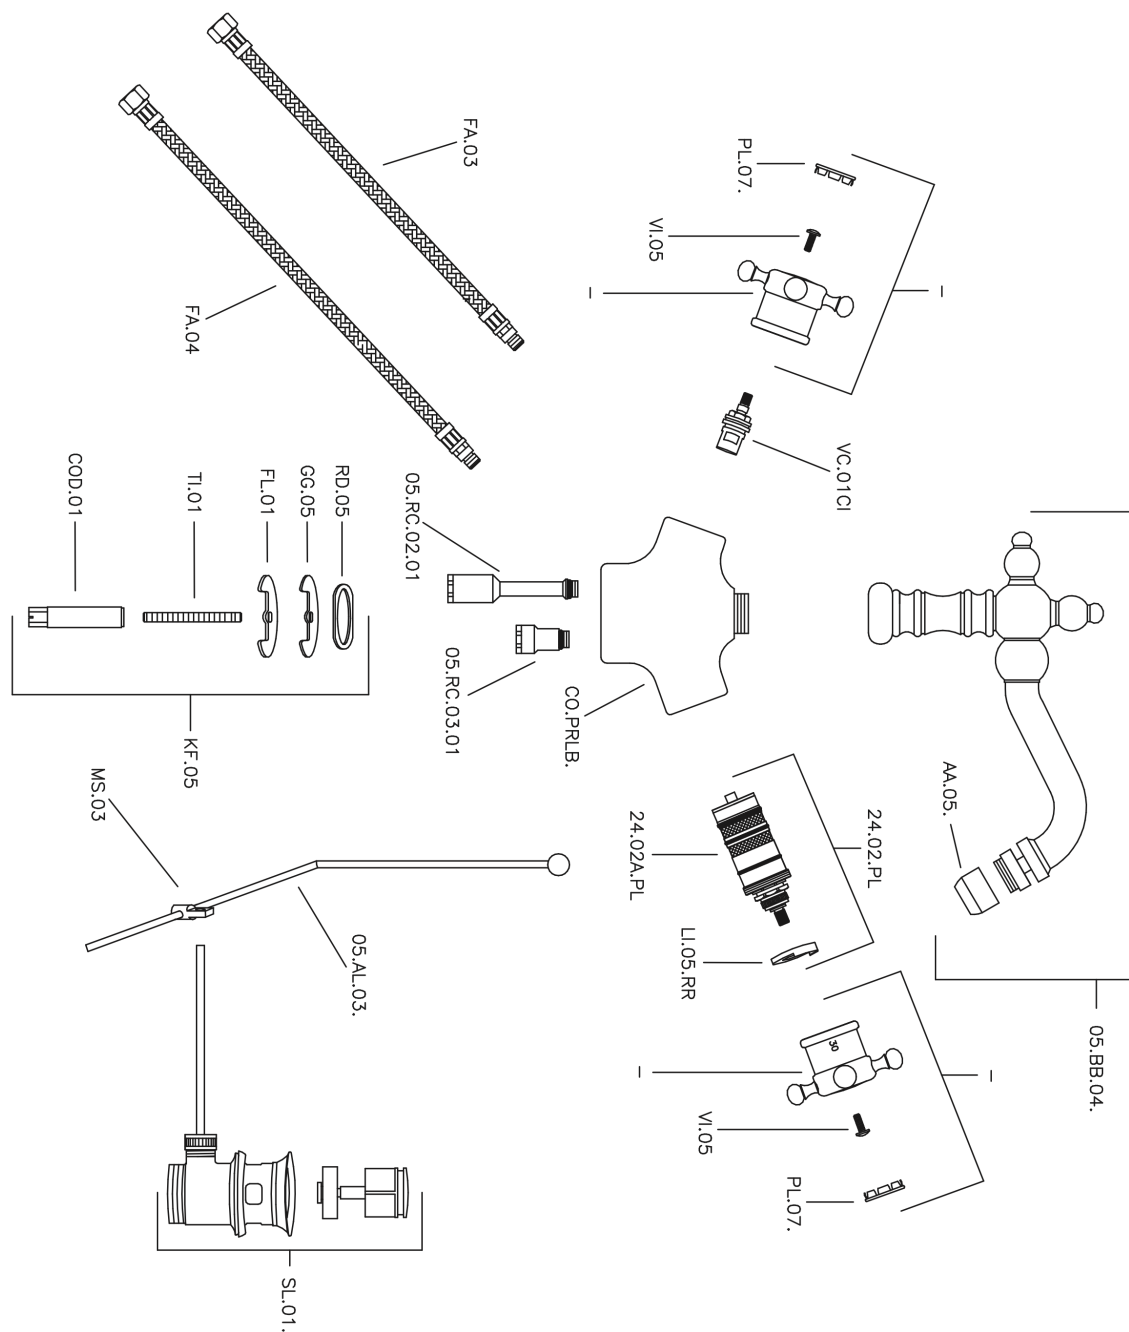

## Thermostatic bidet mixer VICTORIAN\_VTT56010

MODEL **VTT56010**

Thermostatic bidet mixer, with 1"1/4 automatic pop up waste, swivel Spout, G.3/8" Stainless Steel Flexible

### CHARACTERISTICS

Cartridge Spare Parts **24.04A.PP**

**8x20 Plus P Thermostatic Valve**

## Thermostatic bidet mixer VICTORIAN\_VTT56010

VTT56010

<https://en.huberitalia.com/thermostatic-bidet-mixer-victorian-vtt56010>

2024-12-22