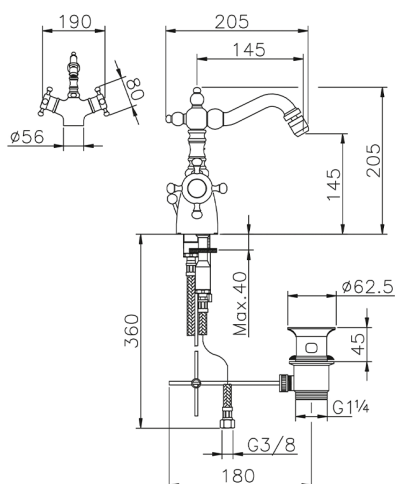

## Thermostatic bidet mixer VICTORIAN\_VTT56010

MODEL **VTT56010**

Thermostatic bidet mixer, with 1"1/4 automatic pop up waste, swivel Spout, G.3/8" Stainless Steel Flexible

### CHARACTERISTICS

Cartridge Spare Parts **24.04A.PP**

**8x20 Plus P Thermostatic Valve**

## Thermostatic bidet mixer VICTORIAN\_VTT56010

VTT56010

<https://en.huberitalia.com/thermostatic-bidet-mixer-victorian-vtt56010>

2024-12-22