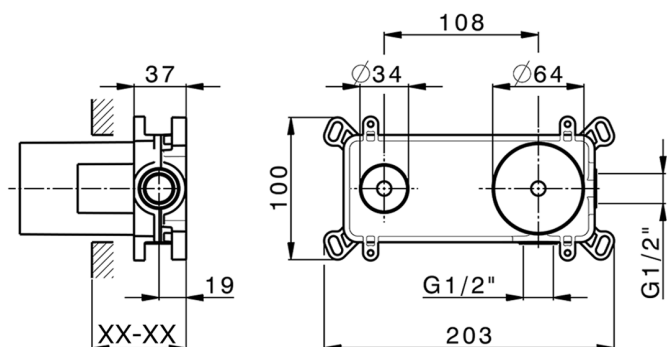

Exposed part for single lever washbasin valve M32_MT005511

MODEL **MT005511**

Exposed part for single lever washbasin valve, without concealed part, spout L.250 mm, for item Easy-Box ZB002450 and art.ZB025510

Concealed single lever washbasin mixer Easy-Box CONCEALED_ZB002450

MODEL **ZB002450**

Concealed single lever washbasin mixer
Easy-Box, with protection guard box, without trim kit

AVAILABLE FINISHINGS

CHARACTERISTICS

Concealed **1**
Cartridge Spare Parts **ZZ95409000**
35 mm Cartridge

Piastra/Plate/Plaque/Platte/Placa

2-3mm: XX 56-76

10mm: XX 48-68

EcoStop

EcoStop feature limits water flow to approximately 50% of maximum output with one point of resistance on setting. Push slightly past the middle stop only when full water output is required. This will save water up to 50%.