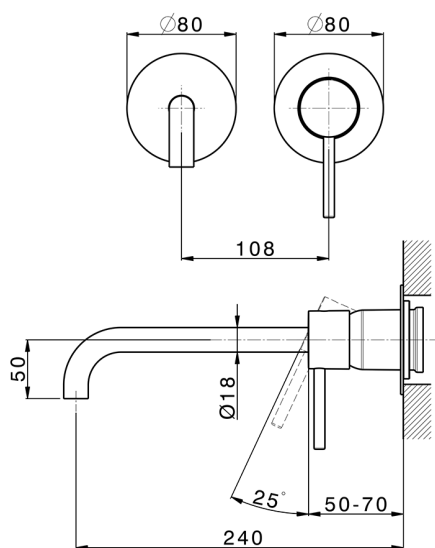

Exposed part for single lever washbasin valve M32_MT005511

MODEL **MT005511**

Exposed part for single lever washbasin valve, without concealed part, spout L.250 mm, for item Easy-Box ZB002450 and art.ZB025510

AVAILABLE FINISHINGS

-  **21** 21 Chrome
-  **26** 26 Old Copper
-  **2F** 2F Brushed Nickel
-  **2W** 2W Brushed Gold
-  **40** 40 Matt Black
-  **4Q** 4Q Matt White

CHARACTERISTICS

Installation **Concealed**
 Required concealed parts **ZB002450**

Concealed single lever washbasin mixer Easy-Box CONCEALED_ZB002450

MODEL **ZB002450**

Concealed single lever washbasin mixer
Easy-Box, with protection guard box, without trim kit

AVAILABLE FINISHINGS

CHARACTERISTICS

Concealed **1**
Cartridge Spare Parts **ZZ95409000**
35 mm Cartridge

Piastra/Plate/Plaque/Platte/Placa

2-3mm: XX 56-76

10mm: XX 48-68

EcoStop

EcoStop feature limits water flow to approximately 50% of maximum output with one point of resistance on setting. Push slightly past the middle stop only when full water output is required. This will save water up to 50%.