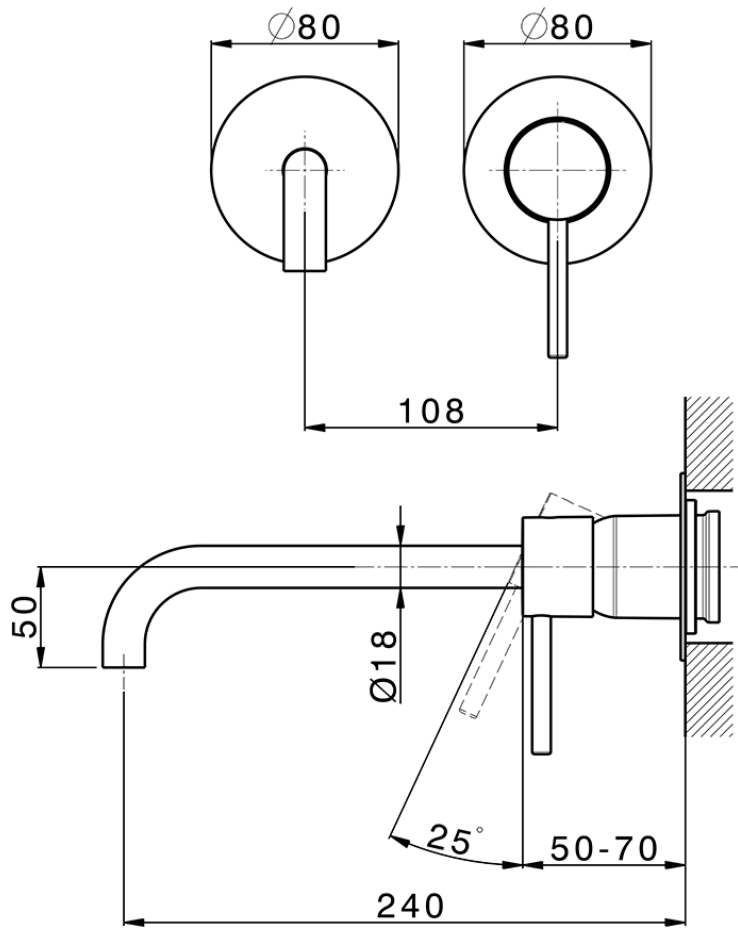

Exposed part for single lever washbasin valve M32\_MT005511

MT005511

<https://en.huberitalia.com/exposed-part-for-single-lever-washbasin-valve-m32-mt005511>

Piastra/Plate/Plaque/Platte/Placa

2-3mm: XX 56-76

10mm: XX 48-68