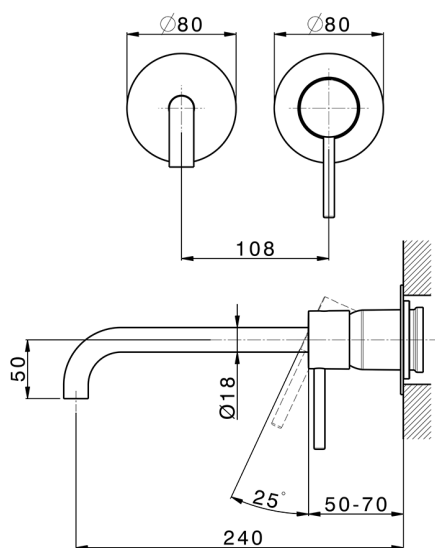

## Exposed part for single lever washbasin valve M32\_MT005511

MODEL **MT005511**

Exposed part for single lever washbasin valve, without concealed part, spout L.250 mm, for item Easy-Box ZB002450 and art. ZB025510

## Concealed single lever washbasin mixer Easy-Box CONCEALED\_ZB002450

MODEL **ZB002450**

Concealed single lever washbasin mixer  
Easy-Box, with protection guard box, without trim kit

AVAILABLE FINISHINGS

CHARACTERISTICS

Concealed **1**  
Cartridge Spare Parts **ZZ95409000**  
**35 mm Cartridge**

Piastra/Plate/Plaque/Platte/Placa

2-3mm: XX 56-76

10mm: XX 48-68