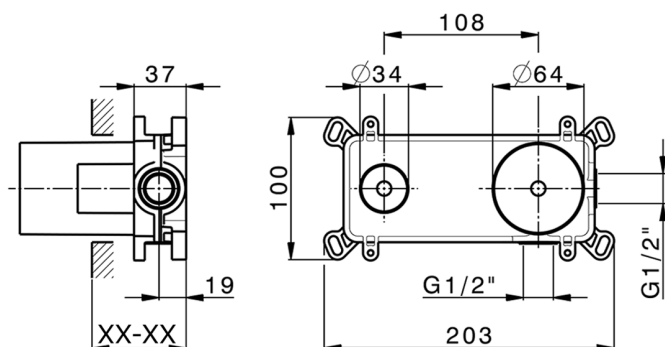

## Exposed part for single lever washbasin valve M32\_MT005511

MODEL **MT005511**

Exposed part for single lever washbasin valve, without concealed part, spout L.250 mm, for item Easy-Box ZB002450 and art. ZB025510

## Concealed single lever washbasin mixer Easy-Box CONCEALED\_ZB002450

MODEL **ZB002450**

Concealed single lever washbasin mixer  
Easy-Box, with protection guard box, without trim kit

AVAILABLE FINISHINGS

CHARACTERISTICS

Concealed **1**  
Cartridge Spare Parts **ZZ95409000**  
**35 mm Cartridge**

Piastra/Plate/Plaque/Platte/Placa

2-3mm: XX 56-76

10mm: XX 48-68