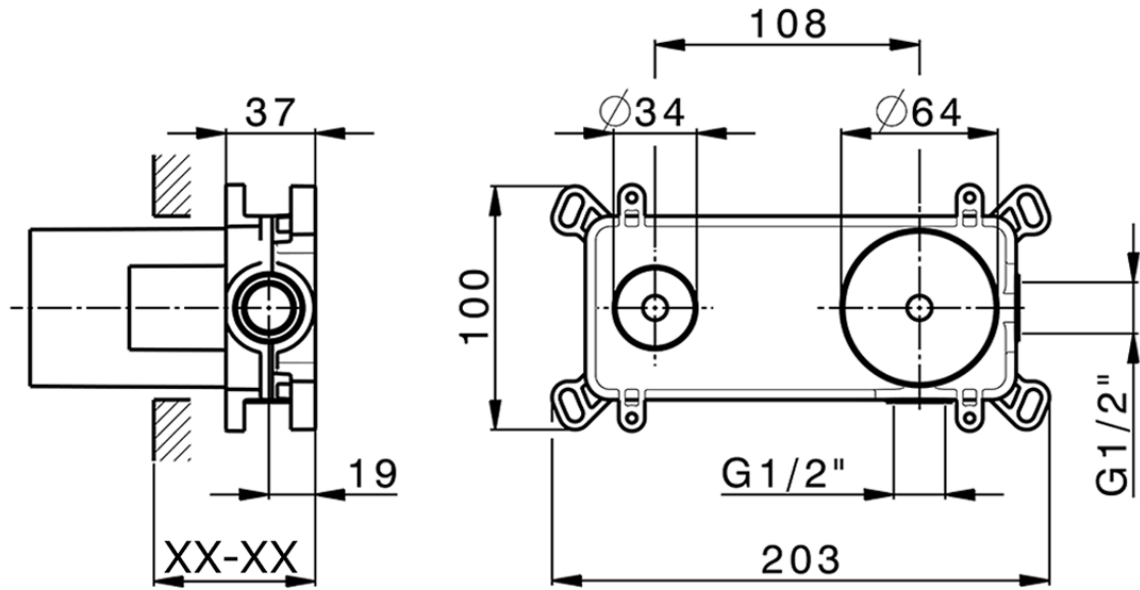

Exposed part for single lever washbasin valve M32_MT005511

MT005511

<https://en.huberitalia.com/exposed-part-for-single-lever-washbasin-valve-m32-mt005511>

Piastra/Plate/Plaque/Platte/Placa

2-3mm: XX 56-76

10mm: XX 48-68