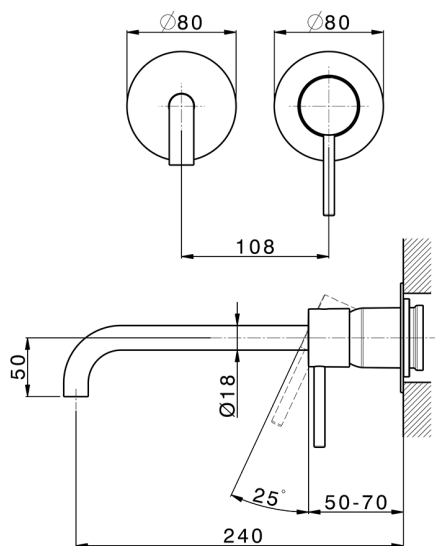

Exposed part for single lever washbasin valve M32_MT005511

MODEL **MT005511**

Exposed part for single lever washbasin valve, without concealed part, spout L.250 mm, for item Easy-Box ZB002450 and art. ZB025510

AVAILABLE FINISHINGS

-  **21** 21 Chrome
-  **26** 26 Old Copper
-  **2F** 2F Brushed Nickel
-  **2W** 2W Brushed Gold
-  **40** 40 Matt Black
-  **4Q** 4Q Matt White

CHARACTERISTICS

Installation **Concealed**
 Required concealed parts **ZB002450**

Concealed single lever washbasin mixer Easy-Box CONCEALED_ZB002450

MODEL **ZB002450**

Concealed single lever washbasin mixer
Easy-Box, with protection guard box, without trim kit

AVAILABLE FINISHINGS

CHARACTERISTICS

Concealed **1**
Cartridge Spare Parts **ZZ95409000**
35 mm Cartridge

Piastra/Plate/Plaque/Platte/Placa

2-3mm: XX 56-76

10mm: XX 48-68

EcoStop

EcoStop feature limits water flow to approximately 50% of maximum output with one point of resistance on setting. Push slightly past the middle stop only when full water output is required. This will save water up to 50%.