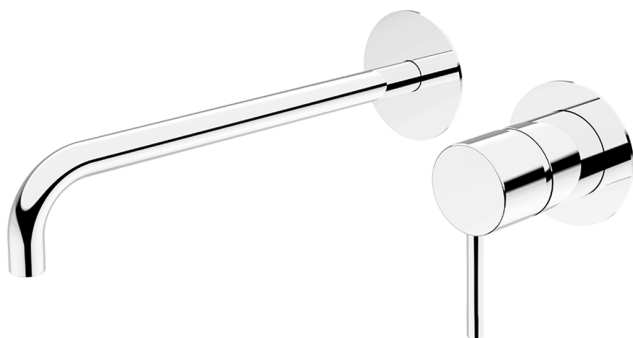

Exposed part for single lever washbasin valve M32_MT005511

MODEL **MT005511**

Exposed part for single lever washbasin valve, without concealed part, spout L.250 mm, for item Easy-Box ZB002450 and art. ZB025510

AVAILABLE FINISHINGS

-  **21** 21 Chrome
-  **26** 26 Old Copper
-  **2F** 2F Brushed Nickel
-  **2W** 2W Brushed Gold
-  **40** 40 Matt Black
-  **4Q** 4Q Matt White

CHARACTERISTICS

Installation **Concealed**
 Required concealed parts **ZB002450**

Concealed single lever washbasin mixer Easy-Box CONCEALED_ZB002450

MODEL **ZB002450**

Concealed single lever washbasin mixer
Easy-Box, with protection guard box, without trim kit

AVAILABLE FINISHINGS

CHARACTERISTICS

Concealed **1**
Cartridge Spare Parts **ZZ95409000**
35 mm Cartridge

Piastra/Plate/Plaque/Platte/Placa

2-3mm: XX 56-76

10mm: XX 48-68

EcoStop

EcoStop feature limits water flow to approximately 50% of maximum output with one point of resistance on setting. Push slightly past the middle stop only when full water output is required. This will save water up to 50%.