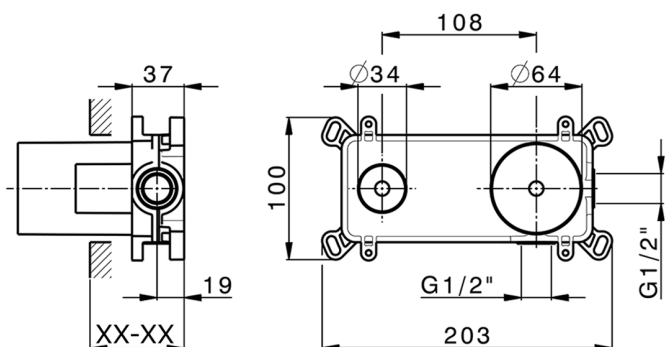

Exposed part for single lever washbasin valve M32_MT005511

MODEL **MT005511**

Exposed part for single lever washbasin valve, without concealed part, spout L.250 mm, for item Easy-Box ZB002450 and art. ZB025510

Concealed single lever washbasin mixer Easy-Box CONCEALED_ZB002450

MODEL **ZB002450**

Concealed single lever washbasin mixer
Easy-Box, with protection guard box, without trim kit

AVAILABLE FINISHINGS

CHARACTERISTICS

Concealed **1**
Cartridge Spare Parts **ZZ95409000**
35 mm Cartridge

Piastra/Plate/Plaque/Platte/Placa

2-3mm: XX 56-76

10mm: XX 48-68

EcoStop

EcoStop feature limits water flow to approximately 50% of maximum output with one point of resistance on setting. Push slightly past the middle stop only when full water output is required. This will save water up to 50%.