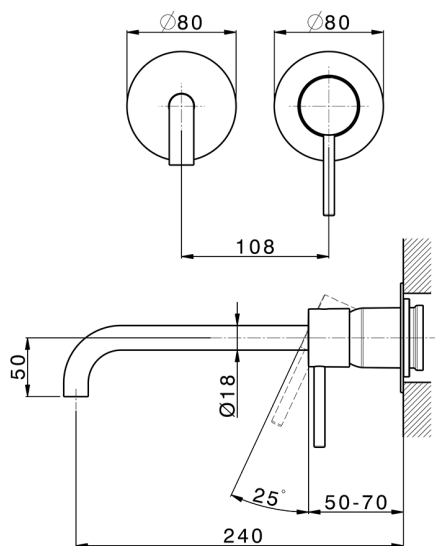

## Exposed part for single lever washbasin valve M32\_MT005511

MODEL **MT005511**

Exposed part for single lever washbasin valve, without concealed part, spout L.250 mm, for item Easy-Box ZB002450 and art. ZB025510

## Concealed single lever washbasin mixer Easy-Box CONCEALED\_ZB002450

MODEL **ZB002450**

Concealed single lever washbasin mixer  
Easy-Box, with protection guard box, without trim kit

AVAILABLE FINISHINGS

CHARACTERISTICS

Concealed **1**  
Cartridge Spare Parts **ZZ95409000**  
**35 mm Cartridge**

Piastra/Plate/Plaque/Platte/Placa

2-3mm: XX 56-76

10mm: XX 48-68