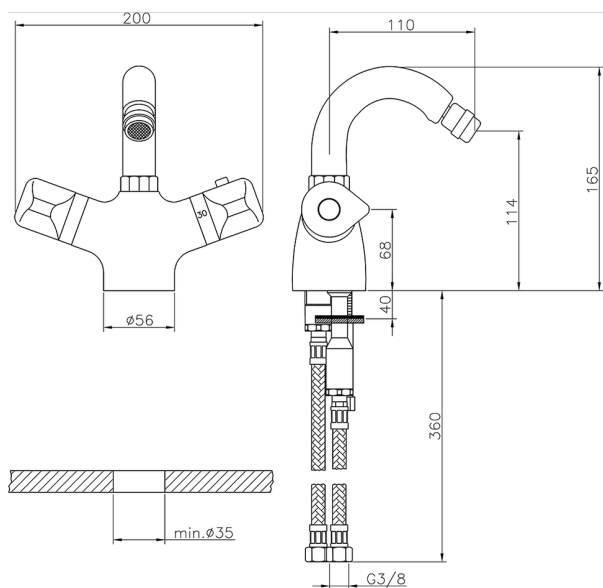

Thermostatic

The Huber thermostatic is your personal water manager, helping you to handle, control and save water and energy.

2024-12-18