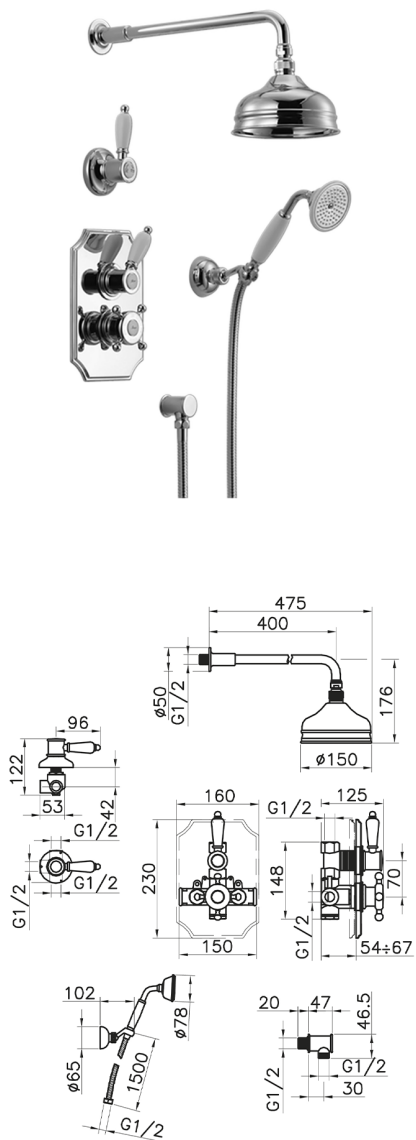

Concealed thermostatic shower set VICTORIAN_913.VT01H.

MODEL **913.VT01H.**

Concealed thermostatic shower set, 1/2" Concealed Thermostatic valve, 1/2" outlet stopvalve, 2-outlet diverter, wall mounted adjustable handshower bracket, 400 mm shower arm with showerhead, 150 mm Brass round headshower, 78 mm Brass classic one spray handshower, 1/2" wall elbow, 150 cm Brass flexible hose

AVAILABLE FINISHINGS

-  **AC** AC Satin Brushed Nickel
-  **AG** AG Antique Gold
-  **BA** BA Old Bronze
-  **CR** CR Chrome
-  **2W** 2W Brushed Gold

CHARACTERISTICS

Cartridge Spare Parts **24.04A.PP**

8x20 Plus P Thermostatic Valve

Installation **Concealed**

Thermostatic

The Huber thermostatic is your personal water manager, helping you to handle, control and save water and energy.

Concealed thermostatic shower set VICTORIAN_913.VT01H.

913.VT01H.

<https://en.huberitalia.com/concealed-thermostatic-shower-set-victorian-913-vt01h>

2026-06-13