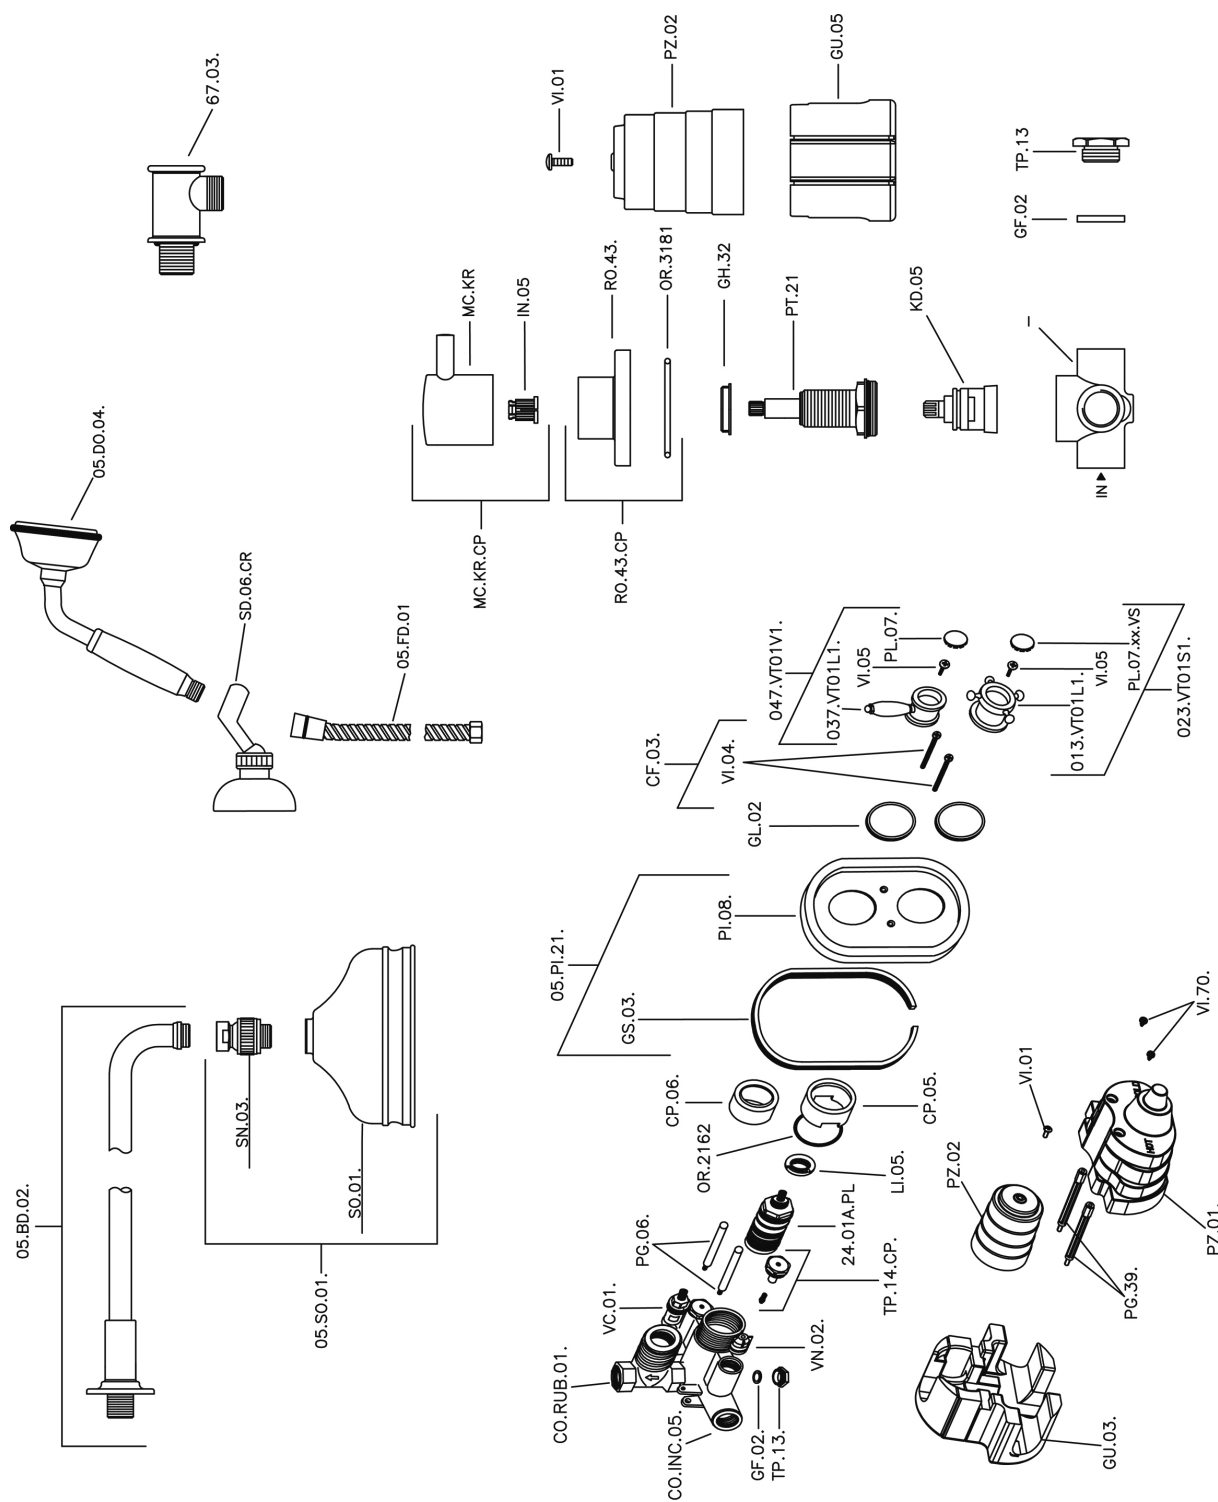

Concealed thermostatic shower set VICTORIAN_913.VT01H.

MODEL **913.VT01H.**

Concealed thermostatic shower set, 1/2" Concealed Thermostatic valve, 1/2" outlet stopvalve, 2-outlet diverter, wall mounted adjustable handshower bracket, 400 mm shower arm with showerhead, 150 mm Brass round headshower, 78 mm Brass classic one spray handshower, 1/2" wall elbow, 150 cm Brass flexible hose

AVAILABLE FINISHINGS

-  **AC** AC Satin Brushed Nickel
-  **AG** AG Antique Gold
-  **BA** BA Old Bronze
-  **CR** CR Chrome
-  **2W** 2W Brushed Gold

CHARACTERISTICS

Cartridge Spare Parts **24.04A.PP**

8x20 Plus P Thermostatic Valve

Installation **Concealed**

Thermostatic

The Huber thermostatic is your personal water manager, helping you to handle, control and save water and energy.

Concealed thermostatic shower set VICTORIAN_913.VT01H.

913.VT01H.

<https://en.huberitalia.com/concealed-thermostatic-shower-set-victorian-913-vt01h>

2026-06-13