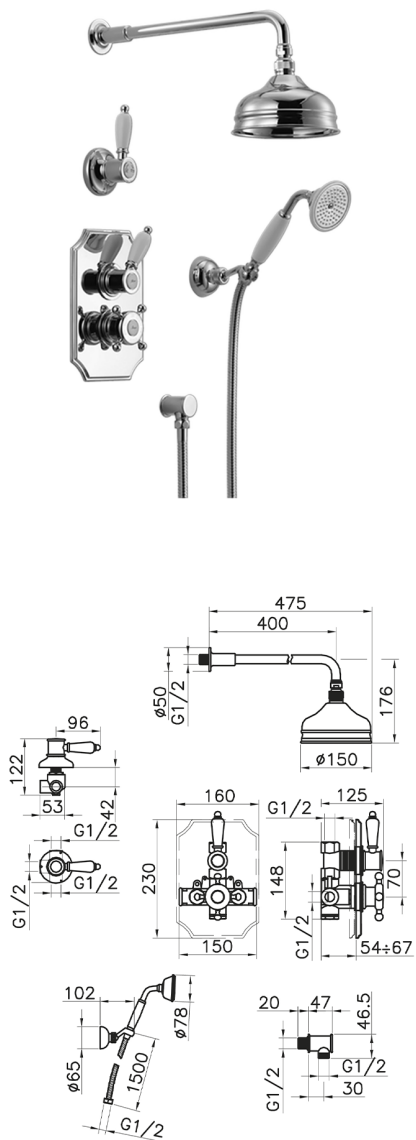

## Concealed thermostatic shower set VICTORIAN\_913.VT01H.

MODEL **913.VT01H.**

Concealed thermostatic shower set, 1/2" Concealed Thermostatic valve, 1/2" outlet stopvalve, 2-outlet diverter, wall mounted adjustable handshower bracket, 400 mm shower arm with showerhead, 150 mm Brass round headshower, 78 mm Brass classic one spray handshower, 1/2" wall elbow, 150 cm Brass flexible hose

### AVAILABLE FINISHINGS

-  **AC** AC Satin Brushed Nickel
-  **AG** AG Antique Gold
-  **BA** BA Old Bronze
-  **CR** CR Chrome
-  **2W** 2W Brushed Gold

### CHARACTERISTICS

Cartridge Spare Parts **24.04A.PP**

**8x20 Plus P Thermostatic Valve**

Installation **Concealed**

## Concealed thermostatic shower set VICTORIAN\_913.VT01H.

913.VT01H.

<https://en.huberitalia.com/concealed-thermostatic-shower-set-victorian-913-vt01h>

2026-06-26