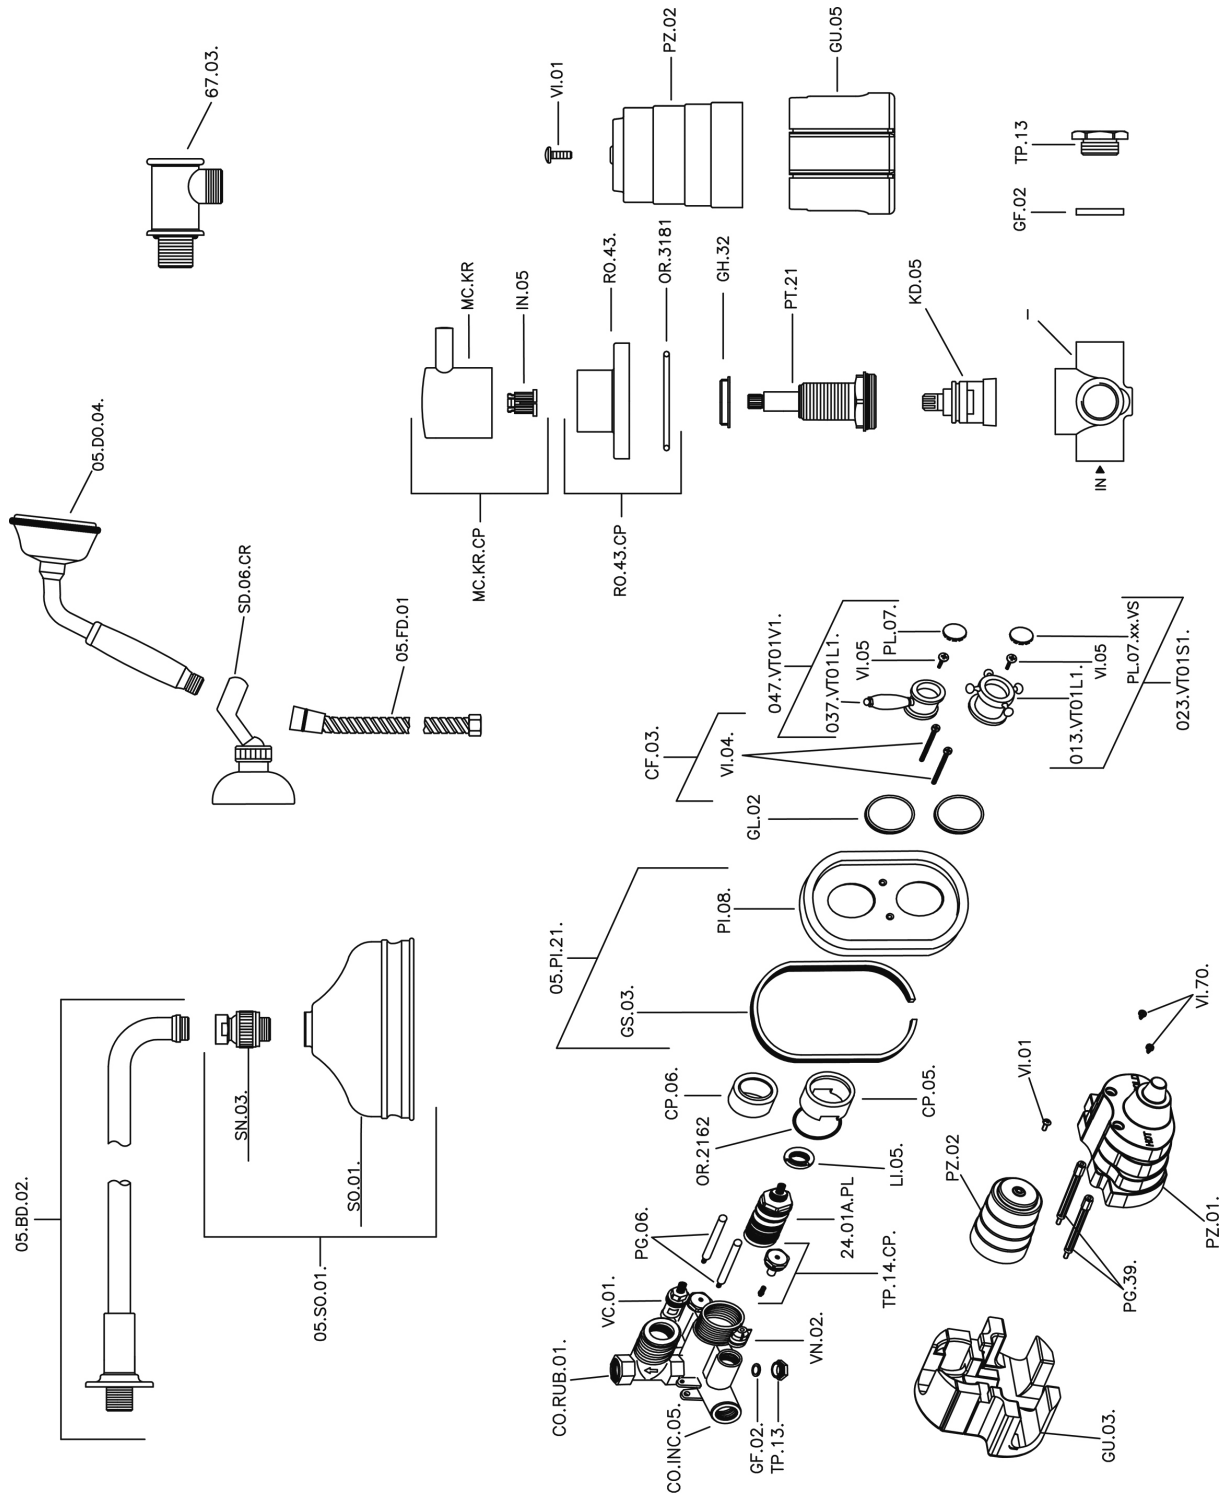

Concealed thermostatic shower set VICTORIAN_913.VT01H.

913.VT01H.

<https://en.huberitalia.com/concealed-thermostatic-shower-set-victorian-913-vt01h>

2026-06-26