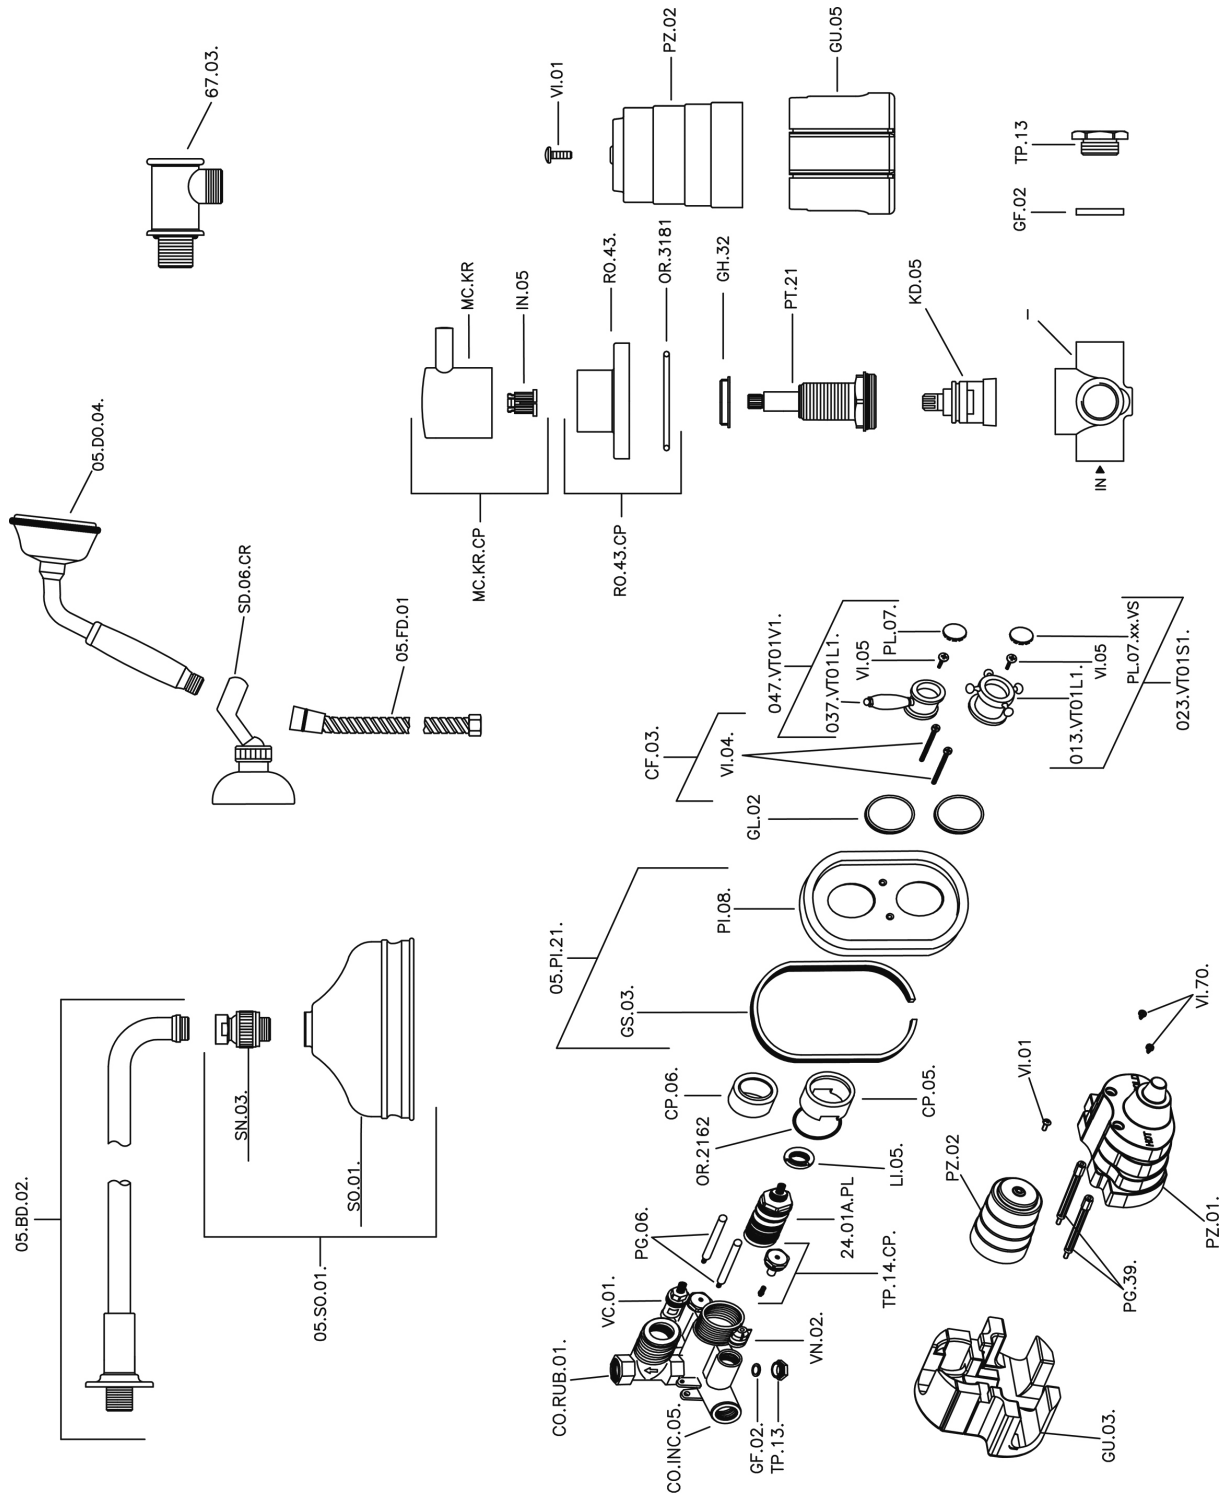

## Concealed thermostatic shower set VICTORIAN\_913.VT01H.

MODEL **913.VT01H.**

Concealed thermostatic shower set, 1/2" Concealed Thermostatic valve, 1/2" outlet stopvalve, 2-outlet diverter, wall mounted adjustable handshower bracket, 400 mm shower arm with showerhead, 150 mm Brass round headshower, 78 mm Brass classic one spray handshower, 1/2" wall elbow, 150 cm Brass flexible hose

### CHARACTERISTICS

Cartridge Spare Parts **24.04A.PP**

**8x20 Plus P Thermostatic Valve**

Installation **Concealed**

## Concealed thermostatic shower set VICTORIAN\_913.VT01H.

913.VT01H.

<https://en.huberitalia.com/concealed-thermostatic-shower-set-victorian-913-vt01h>

2026-06-26