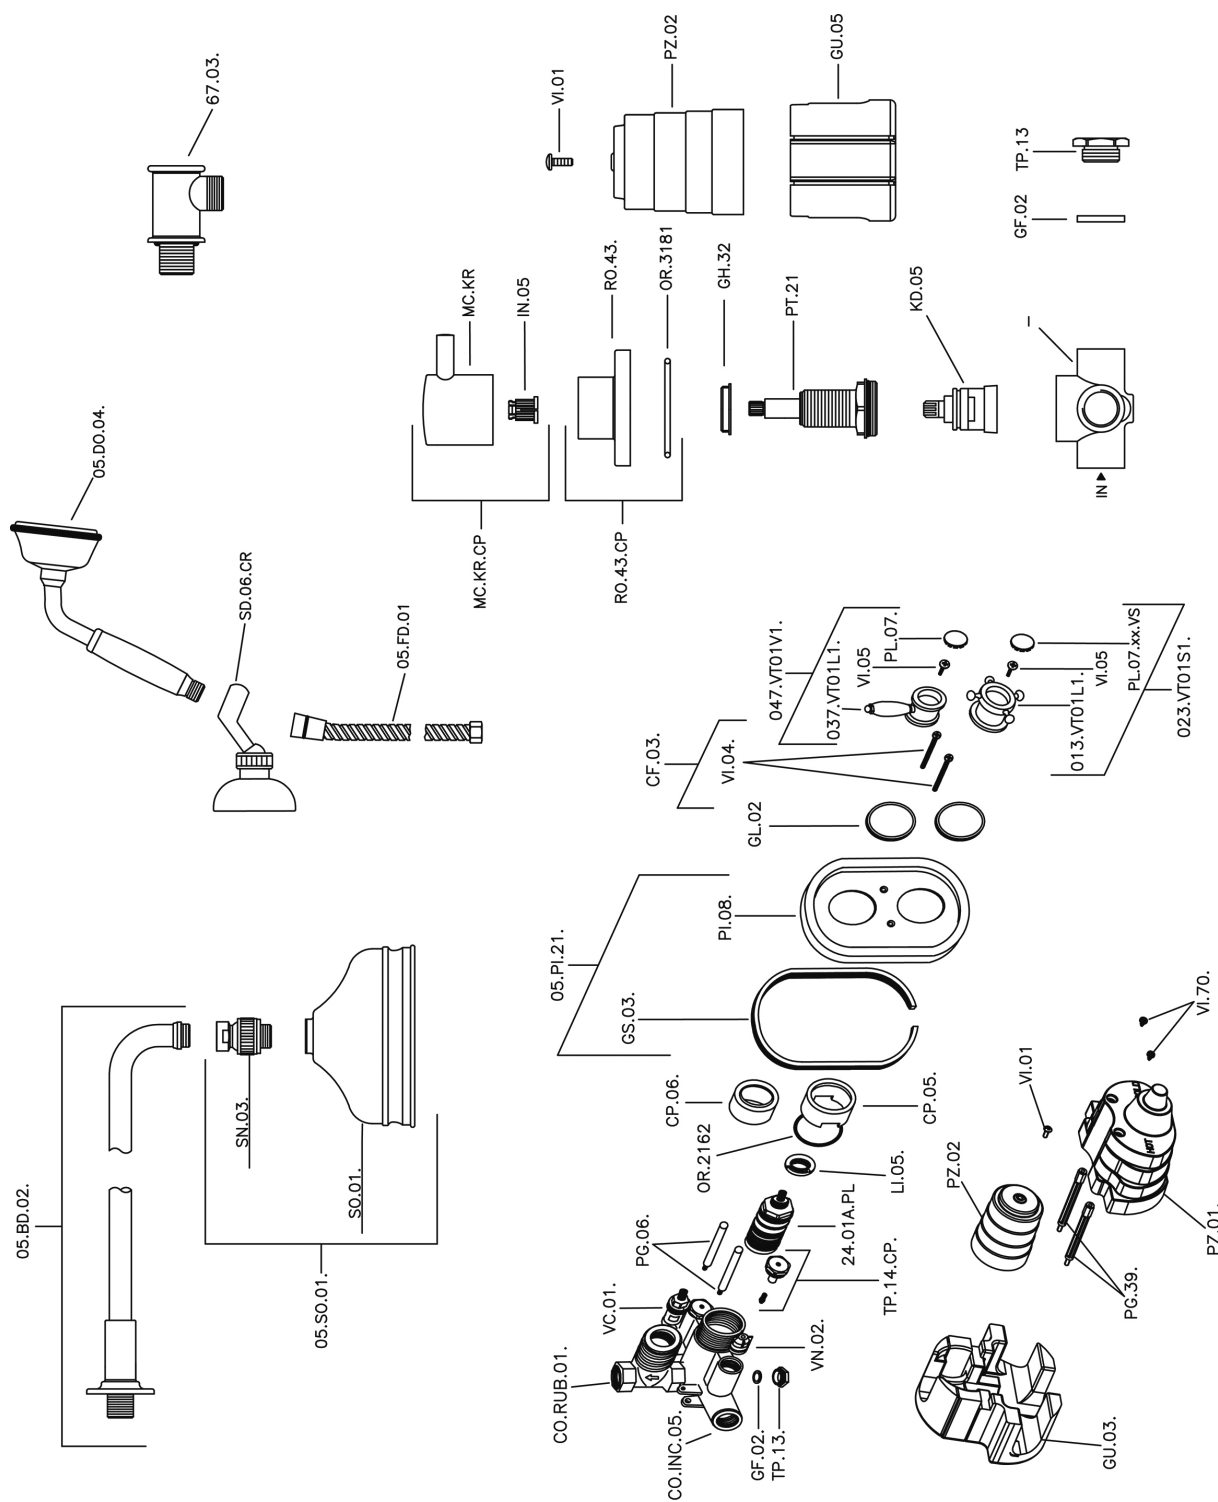

Concealed thermostatic shower set VICTORIAN_913.VT01H.

MODEL **913.VT01H.**

Concealed thermostatic shower set, 1/2" Concealed Thermostatic valve, 1/2" outlet stopvalve, 2-outlet diverter, wall mounted adjustable handshower bracket, 400 mm shower arm with showerhead, 150 mm Brass round headshower, 78 mm Brass classic one spray handshower, 1/2" wall elbow, 150 cm Brass flexible hose

AVAILABLE FINISHINGS

-  **AC** AC Satin Brushed Nickel
-  **AG** AG Antique Gold
-  **BA** BA Old Bronze
-  **CR** CR Chrome
-  **2W** 2W Brushed Gold

CHARACTERISTICS

Cartridge Spare Parts **24.04A.PP**

8x20 Plus P Thermostatic Valve

Installation **Concealed**

Thermostatic

The Huber thermostatic is your personal water manager, helping you to handle, control and save water and energy.

Concealed thermostatic shower set VICTORIAN_913.VT01H.

913.VT01H.

<https://en.huberitalia.com/concealed-thermostatic-shower-set-victorian-913-vt01h>

2026-05-02