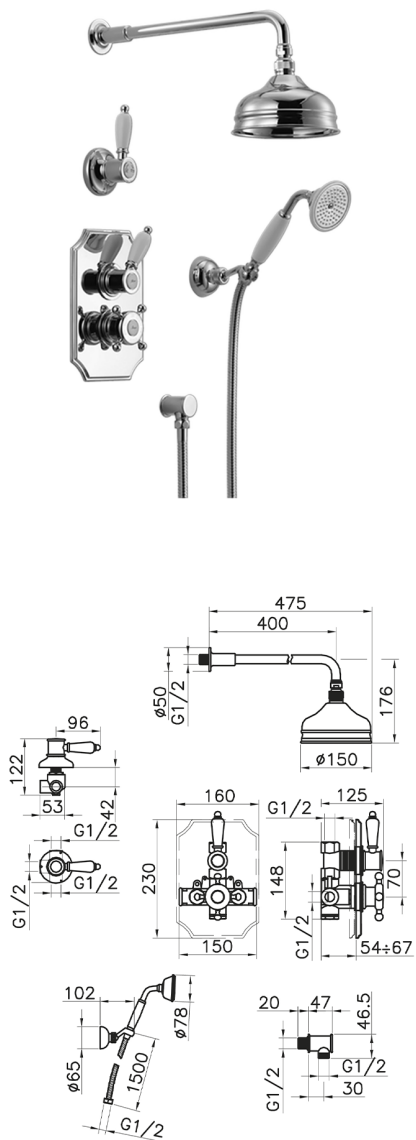

Concealed thermostatic shower set VICTORIAN_913.VT01H.

MODEL **913.VT01H.**

Concealed thermostatic shower set, 1/2" Concealed Thermostatic valve, 1/2" outlet stopvalve, 2-outlet diverter, wall mounted adjustable handshower bracket, 400 mm shower arm with showerhead, 150 mm Brass round headshower, 78 mm Brass classic one spray handshower, 1/2" wall elbow, 150 cm Brass flexible hose

AVAILABLE FINISHINGS

-  **AC** AC Satin Brushed Nickel
-  **AG** AG Antique Gold
-  **BA** BA Old Bronze
-  **CR** CR Chrome
-  **2W** 2W Brushed Gold

CHARACTERISTICS

Cartridge Spare Parts **24.04A.PP**

8x20 Plus P Thermostatic Valve

Installation **Concealed**

Thermostatic

The Huber thermostatic is your personal water manager, helping you to handle, control and save water and energy.

Concealed thermostatic shower set VICTORIAN_913.VT01H.

913.VT01H.

<https://en.huberitalia.com/concealed-thermostatic-shower-set-victorian-913-vt01h>

2026-05-02