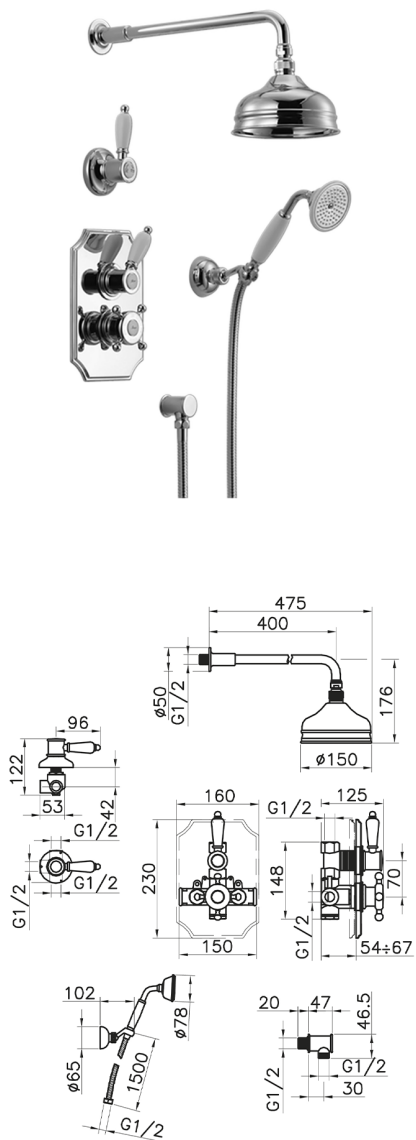

Concealed thermostatic shower set VICTORIAN_913.VT01H.

MODEL **913.VT01H.**

Concealed thermostatic shower set, 1/2" Concealed Thermostatic valve, 1/2" outlet stopvalve, 2-outlet diverter, wall mounted adjustable handshower bracket, 400 mm shower arm with showerhead, 150 mm Brass round headshower, 78 mm Brass classic one spray handshower, 1/2" wall elbow, 150 cm Brass flexible hose

AVAILABLE FINISHINGS

-  **AC** AC Satin Brushed Nickel
-  **AG** AG Antique Gold
-  **BA** BA Old Bronze
-  **CR** CR Chrome
-  **2W** 2W Brushed Gold

CHARACTERISTICS

Cartridge Spare Parts **24.04A.PP**

8x20 Plus P Thermostatic Valve

Installation **Concealed**

Thermostatic

The Huber thermostatic is your personal water manager, helping you to handle, control and save water and energy.

Concealed thermostatic shower set VICTORIAN_913.VT01H.

913.VT01H.

<https://en.huberitalia.com/concealed-thermostatic-shower-set-victorian-913-vt01h>

2026-04-06