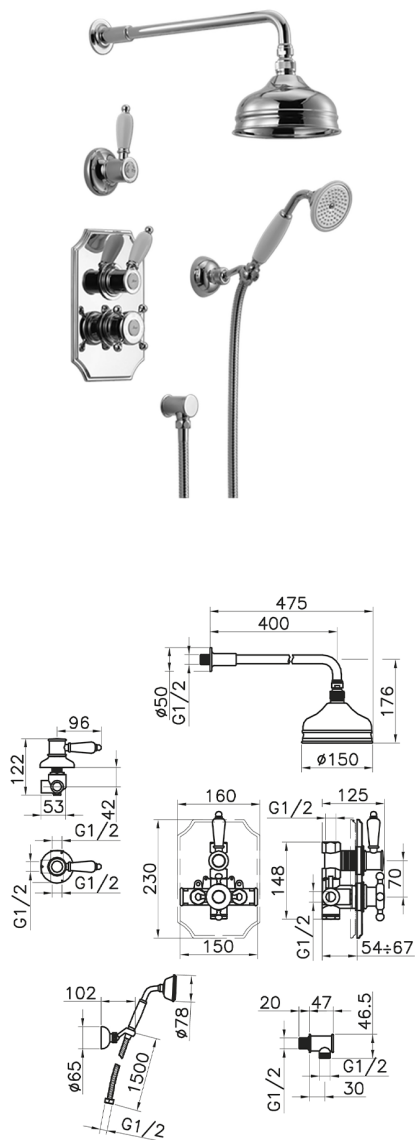

## Concealed thermostatic shower set VICTORIAN\_913.VT01H.

MODEL **913.VT01H.**

Concealed thermostatic shower set, 1/2" Concealed Thermostatic valve, 1/2" outlet stopvalve, 2-outlet diverter, wall mounted adjustable handshower bracket, 400 mm shower arm with showerhead, 150 mm Brass round headshower, 78 mm Brass classic one spray handshower, 1/2" wall elbow, 150 cm Brass flexible hose

### AVAILABLE FINISHINGS

-  **AC** AC Satin Brushed Nickel
-  **AG** AG Antique Gold
-  **BA** BA Old Bronze
-  **CR** CR Chrome
-  **2W** 2W Brushed Gold

### CHARACTERISTICS

Cartridge Spare Parts **24.04A.PP**

**8x20 Plus P Thermostatic Valve**

Installation **Concealed**

## Concealed thermostatic shower set VICTORIAN\_913.VT01H.

913.VT01H.

<https://en.huberitalia.com/concealed-thermostatic-shower-set-victorian-913-vt01h>

2026-06-06