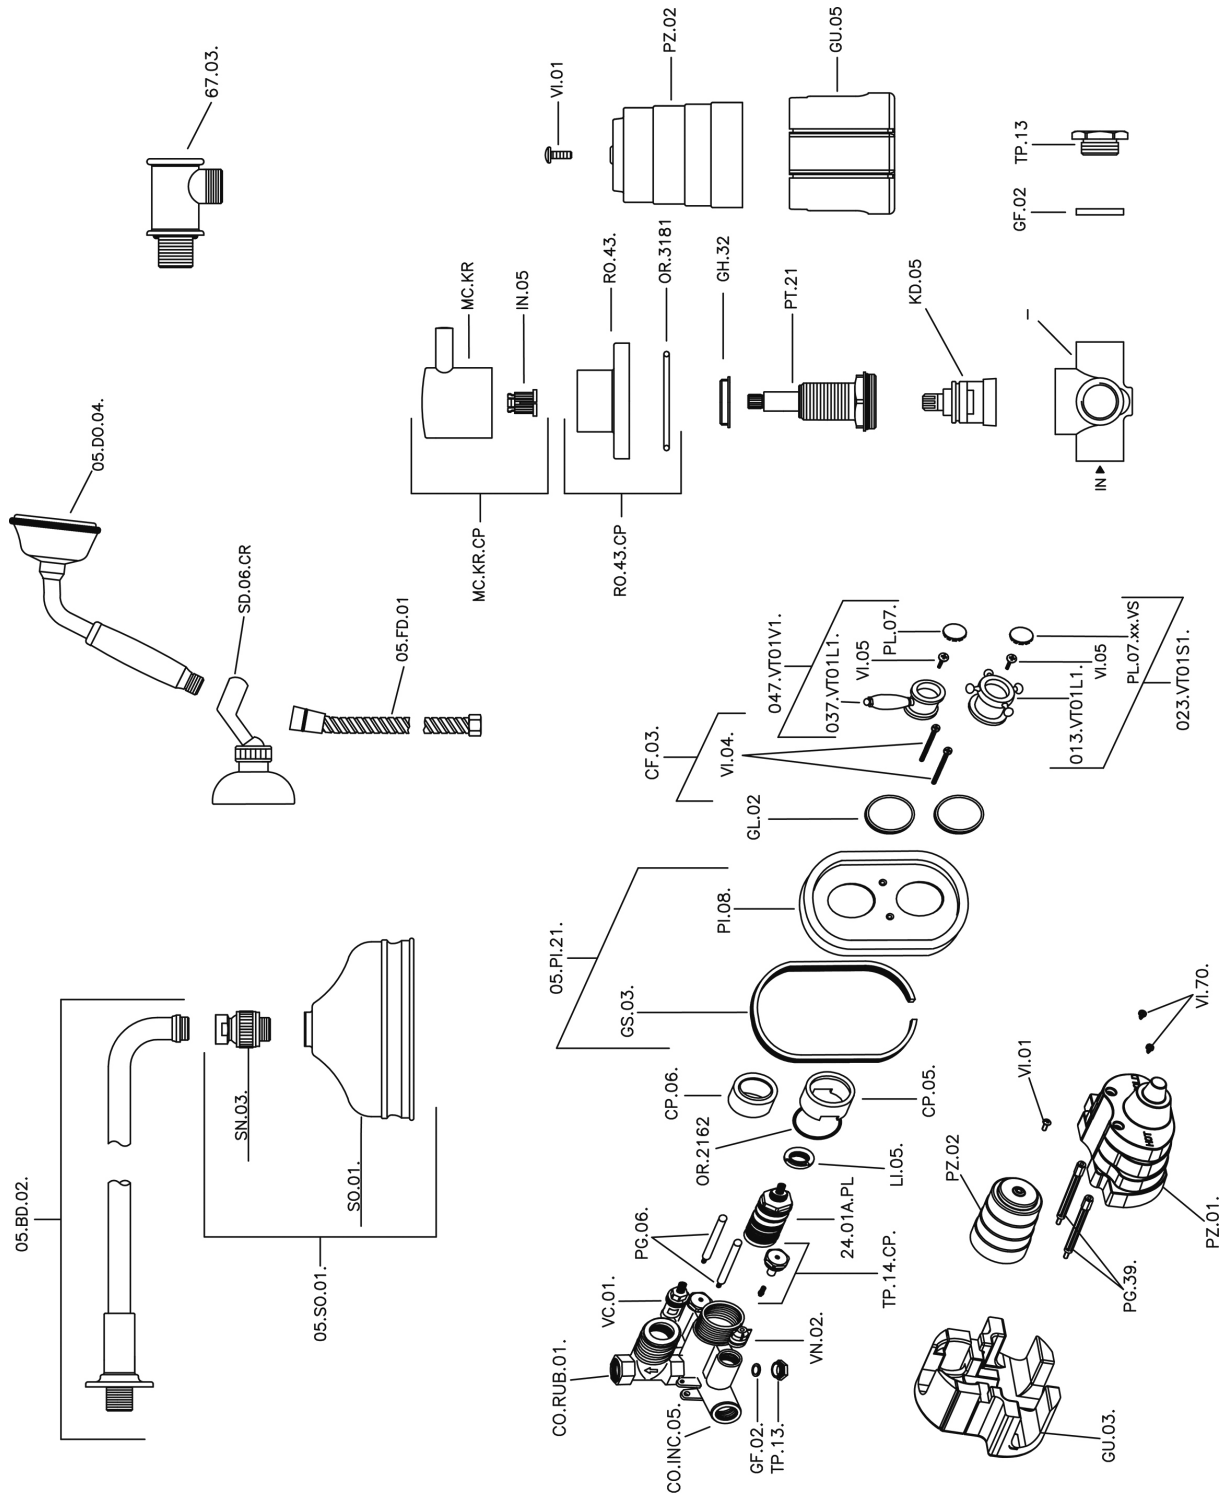

## Concealed thermostatic shower set VICTORIAN\_913.VT01H.

MODEL **913.VT01H.**

Concealed thermostatic shower set, 1/2" Concealed Thermostatic valve, 1/2" outlet stopvalve, 2-outlet diverter, wall mounted adjustable handshower bracket, 400 mm shower arm with showerhead, 150 mm Brass round headshower, 78 mm Brass classic one spray handshower, 1/2" wall elbow, 150 cm Brass flexible hose

### CHARACTERISTICS

Cartridge Spare Parts **24.04A.PP**

**8x20 Plus P Thermostatic Valve**

Installation **Concealed**

## Concealed thermostatic shower set VICTORIAN\_913.VT01H.

913.VT01H.

<https://en.huberitalia.com/concealed-thermostatic-shower-set-victorian-913-vt01h>

2026-06-06