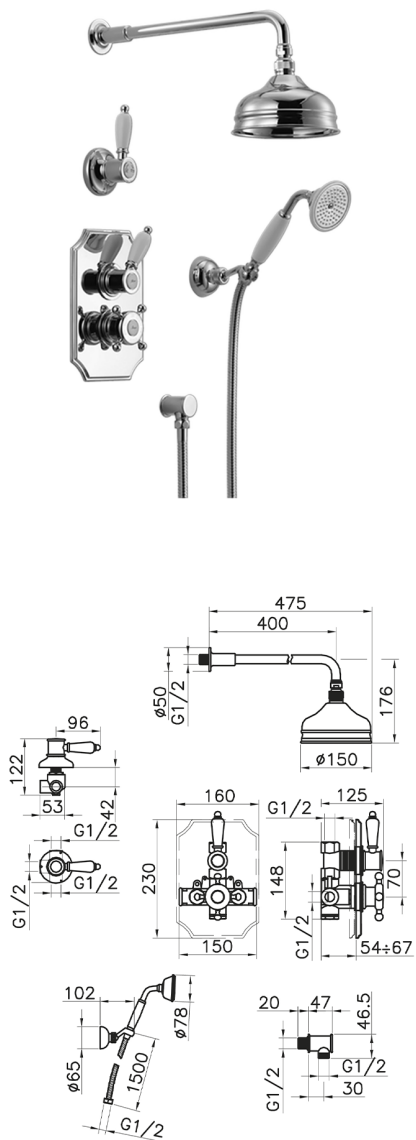

Concealed thermostatic shower set VICTORIAN_913.VT01H.

MODEL **913.VT01H.**

Concealed thermostatic shower set, 1/2" Concealed Thermostatic valve, 1/2" outlet stopvalve, 2-outlet diverter, wall mounted adjustable handshower bracket, 400 mm shower arm with showerhead, 150 mm Brass round headshower, 78 mm Brass classic one spray handshower, 1/2" wall elbow, 150 cm Brass flexible hose

AVAILABLE FINISHINGS

-  **AC** AC Satin Brushed Nickel
-  **AG** AG Antique Gold
-  **BA** BA Old Bronze
-  **CR** CR Chrome
-  **2W** 2W Brushed Gold

CHARACTERISTICS

Cartridge Spare Parts **24.04A.PP**

8x20 Plus P Thermostatic Valve