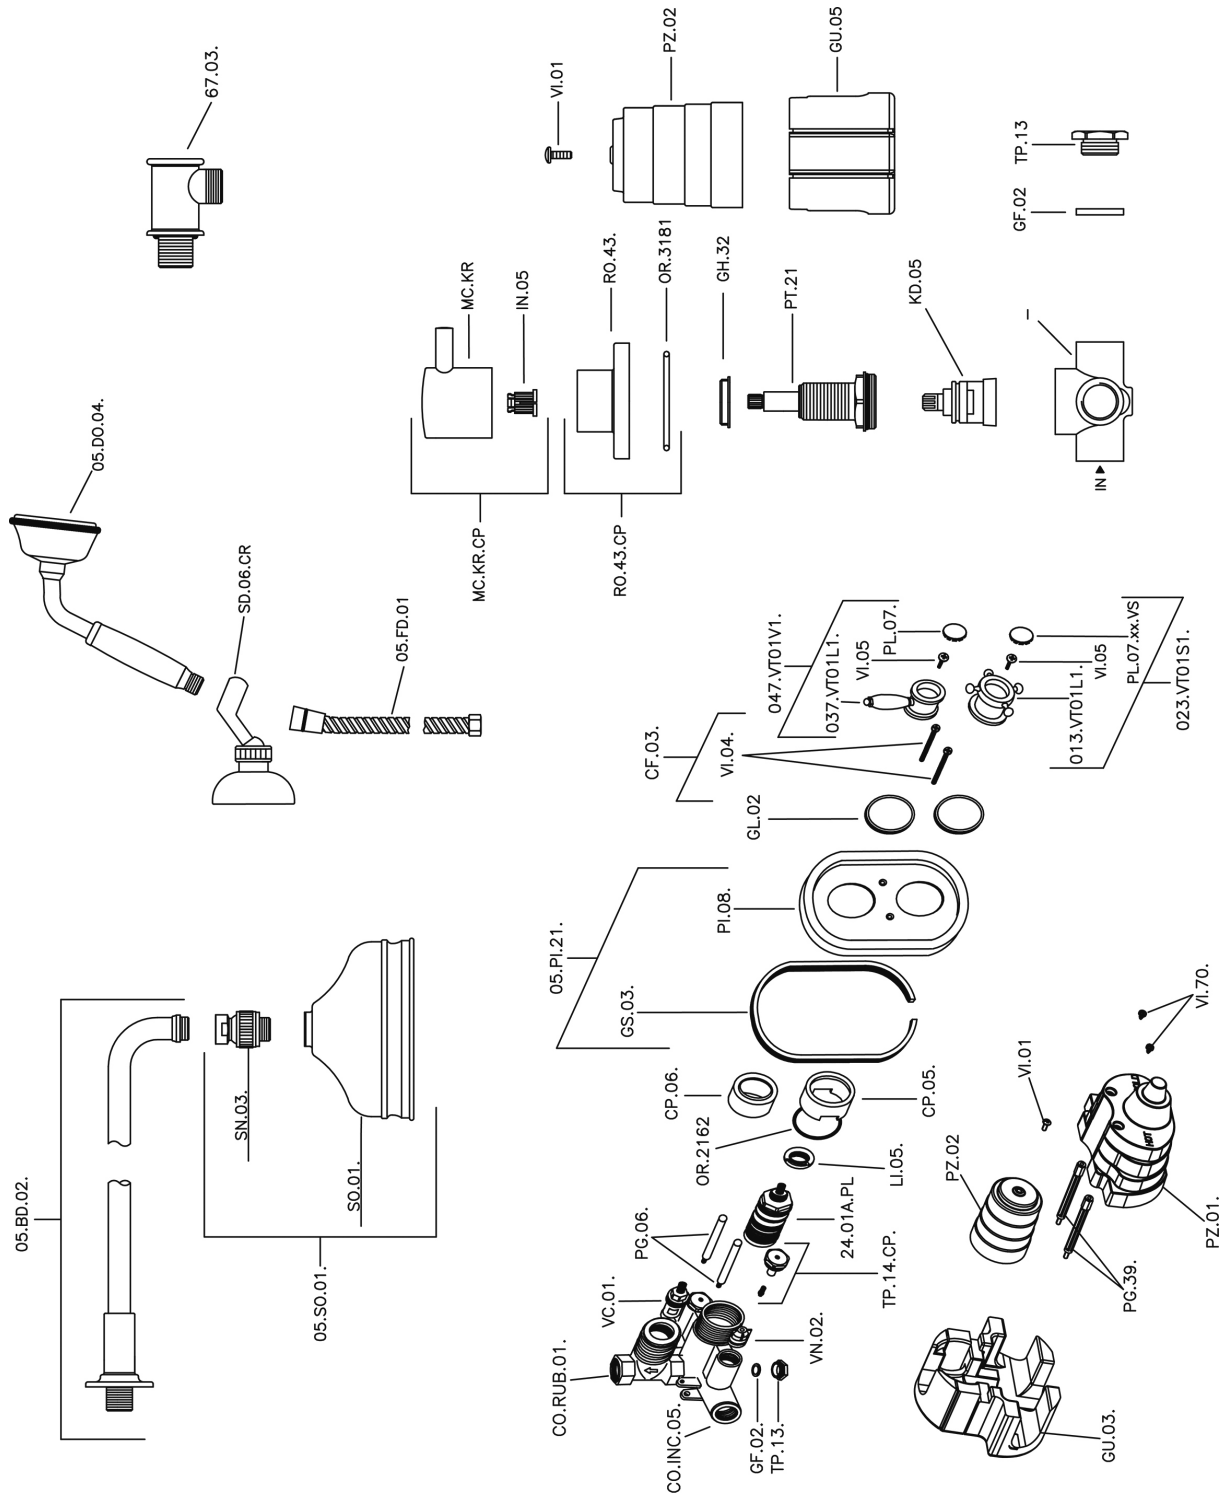

Concealed thermostatic shower set VICTORIAN_913.VT01H.

MODEL **913.VT01H.**

Concealed thermostatic shower set, 1/2" Concealed Thermostatic valve, 1/2" outlet stopvalve, 2-outlet diverter, wall mounted adjustable handshower bracket, 400 mm shower arm with showerhead, 150 mm Brass round headshower, 78 mm Brass classic one spray handshower, 1/2" wall elbow, 150 cm Brass flexible hose

AVAILABLE FINISHINGS

-  **AC** AC Satin Brushed Nickel
-  **AG** AG Antique Gold
-  **BA** BA Old Bronze
-  **CR** CR Chrome
-  **2W** 2W Brushed Gold

CHARACTERISTICS

Cartridge Spare Parts **24.04A.PP**

8x20 Plus P Thermostatic Valve

Installation **Concealed**

Thermostatic

The Huber thermostatic is your personal water manager, helping you to handle, control and save water and energy.

Concealed thermostatic shower set VICTORIAN_913.VT01H.

913.VT01H.

<https://en.huberitalia.com/concealed-thermostatic-shower-set-victorian-913-vt01h>

2026-04-30