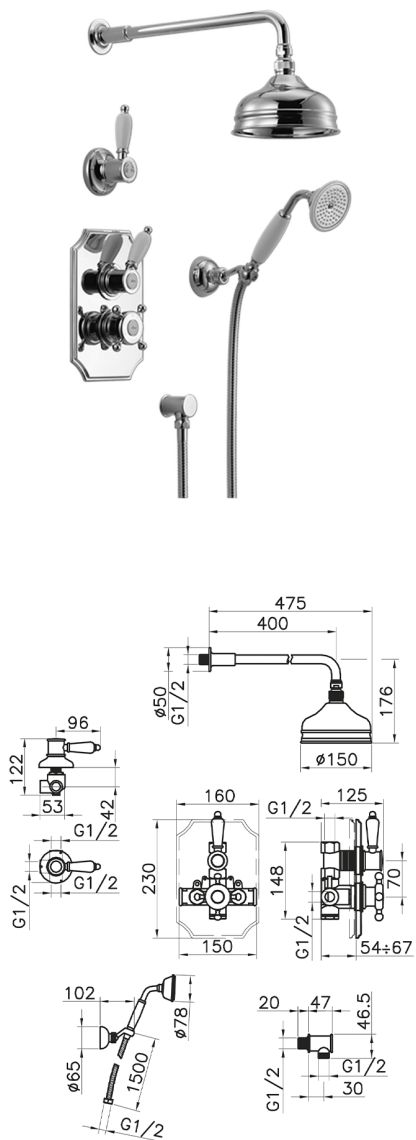

Concealed thermostatic shower set VICTORIAN_913.VT01H.

MODEL **913.VT01H.**

Concealed thermostatic shower set, 1/2" Concealed Thermostatic valve, 1/2" outlet stopvalve, 2-outlet diverter, wall mounted adjustable handshower bracket, 400 mm shower arm with showerhead, 150 mm Brass round headshower, 78 mm Brass classic one spray handshower, 1/2" wall elbow, 150 cm Brass flexible hose

AVAILABLE FINISHINGS

-  **AC** AC Satin Brushed Nickel
-  **AG** AG Antique Gold
-  **BA** BA Old Bronze
-  **CR** CR Chrome
-  **2W** 2W Brushed Gold

CHARACTERISTICS

Cartridge Spare Parts **24.04A.PP**

8x20 Plus P Thermostatic Valve

Installation **Concealed**

Thermostatic

The Huber thermostatic is your personal water manager, helping you to handle, control and save water and energy.

Concealed thermostatic shower set VICTORIAN_913.VT01H.

913.VT01H.

<https://en.huberitalia.com/concealed-thermostatic-shower-set-victorian-913-vt01h>

2026-04-30