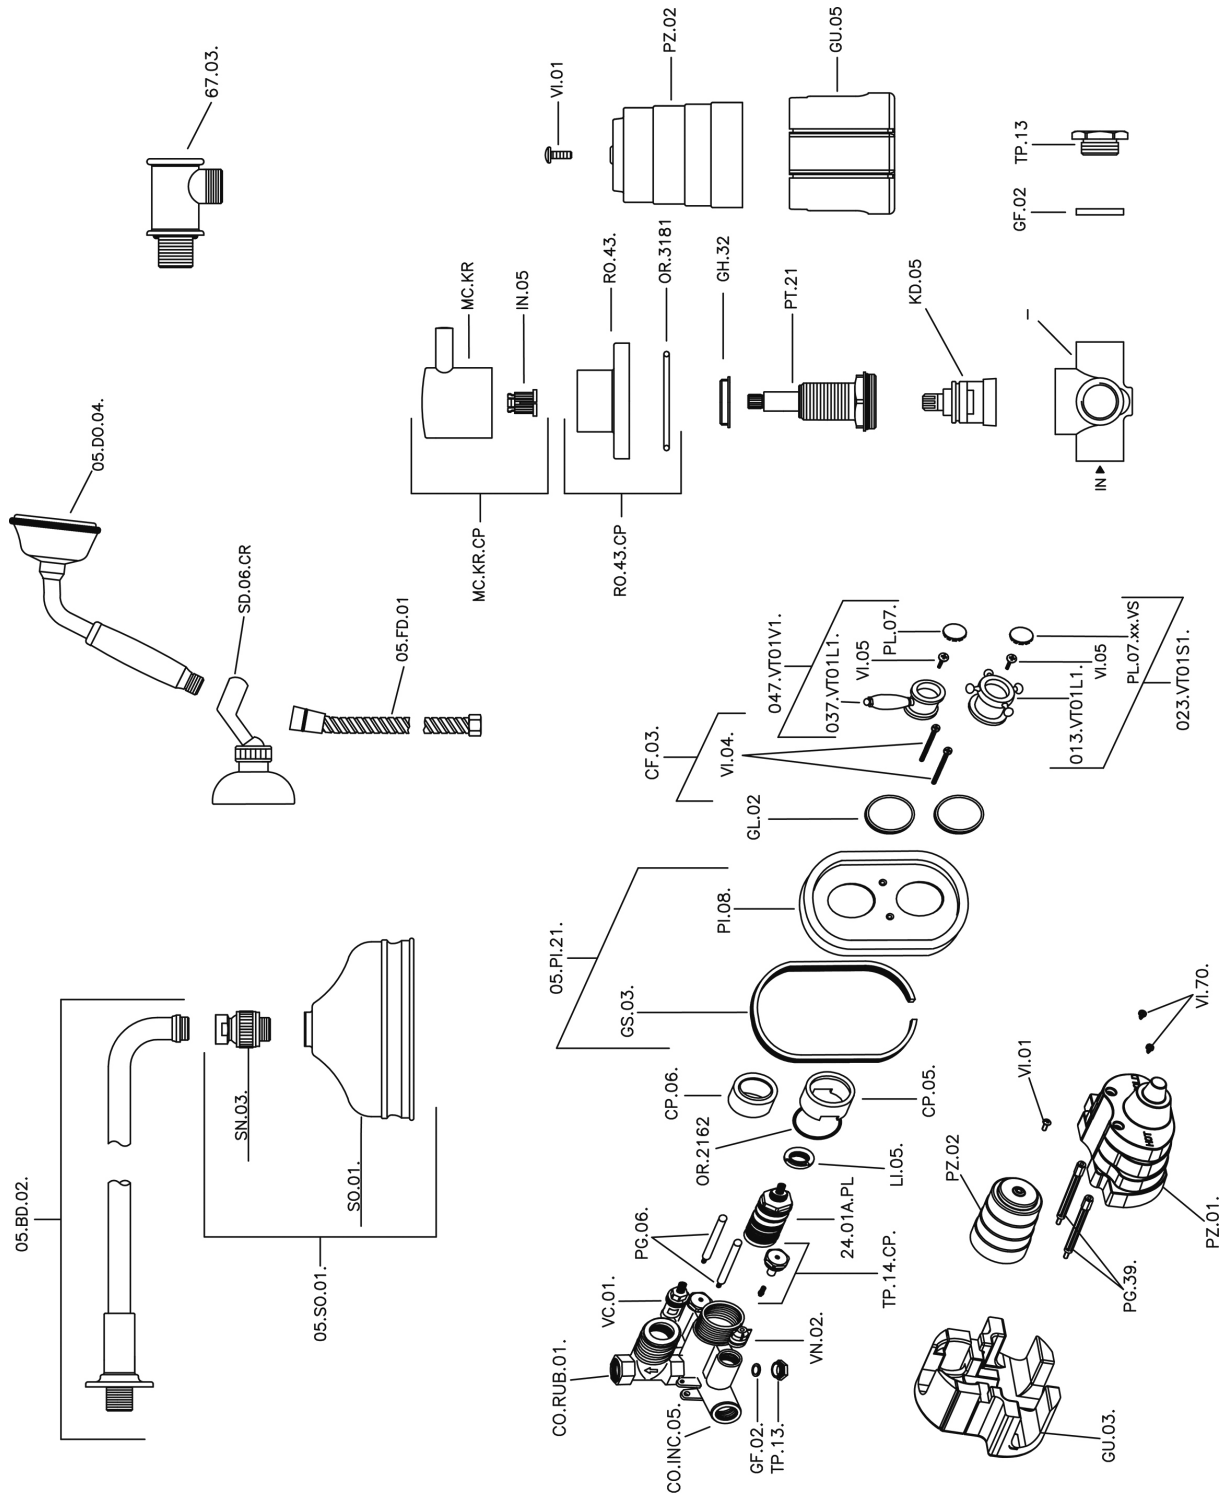

Concealed thermostatic shower set VICTORIAN_913.VT01H.

MODEL **913.VT01H.**

Concealed thermostatic shower set, 1/2" Concealed Thermostatic valve, 1/2" outlet stopvalve, 2-outlet diverter, wall mounted adjustable handshower bracket, 400 mm shower arm with showerhead, 150 mm Brass round headshower, 78 mm Brass classic one spray handshower, 1/2" wall elbow, 150 cm Brass flexible hose

AVAILABLE FINISHINGS

-  **AC** AC Satin Brushed Nickel
-  **AG** AG Antique Gold
-  **BA** BA Old Bronze
-  **CR** CR Chrome
-  **2W** 2W Brushed Gold

CHARACTERISTICS

Cartridge Spare Parts **24.04A.PP**

8x20 Plus P Thermostatic Valve

Installation **Concealed**

Thermostatic

The Huber thermostatic is your personal water manager, helping you to handle, control and save water and energy.

Concealed thermostatic shower set VICTORIAN_913.VT01H.

913.VT01H.

<https://en.huberitalia.com/concealed-thermostatic-shower-set-victorian-913-vt01h>

2026-04-08