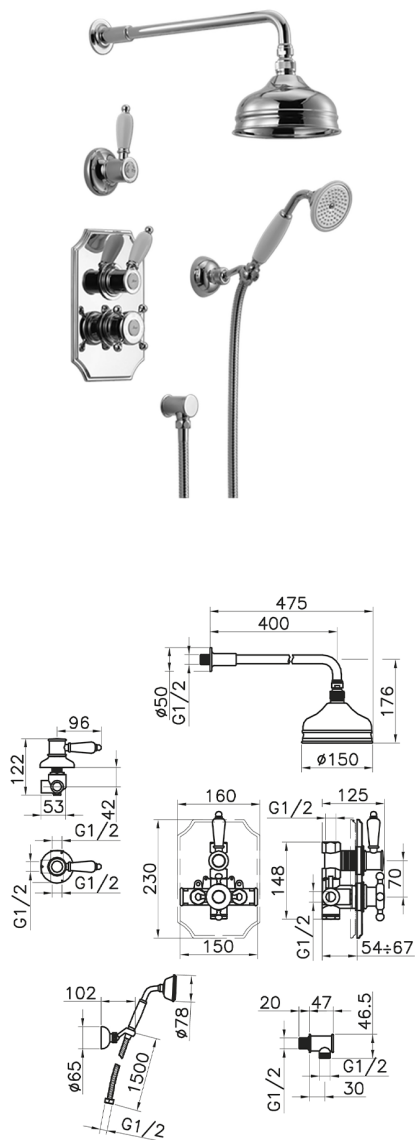

Concealed thermostatic shower set VICTORIAN_913.VT01H.

MODEL **913.VT01H.**

Concealed thermostatic shower set, 1/2" Concealed Thermostatic valve, 1/2" outlet stopvalve, 2-outlet diverter, wall mounted adjustable handshower bracket, 400 mm shower arm with showerhead, 150 mm Brass round headshower, 78 mm Brass classic one spray handshower, 1/2" wall elbow, 150 cm Brass flexible hose

AVAILABLE FINISHINGS

-  **AC** AC Satin Brushed Nickel
-  **AG** AG Antique Gold
-  **BA** BA Old Bronze
-  **CR** CR Chrome
-  **2W** 2W Brushed Gold

CHARACTERISTICS

Cartridge Spare Parts **24.04A.PP**

8x20 Plus P Thermostatic Valve

Installation **Concealed**

Thermostatic

The Huber thermostatic is your personal water manager, helping you to handle, control and save water and energy.

Concealed thermostatic shower set VICTORIAN_913.VT01H.

913.VT01H.

<https://en.huberitalia.com/concealed-thermostatic-shower-set-victorian-913-vt01h>

2026-04-08