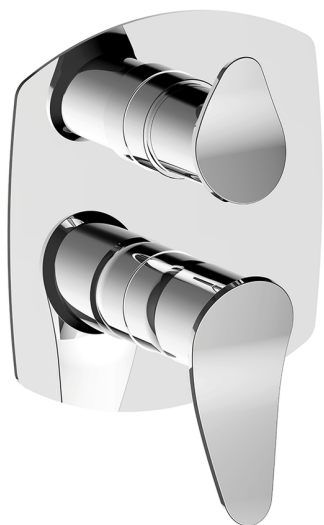

## Exposed part for Single Lever One Box Valve HARLOCK\_HC0BM030

MODEL **HC0BM030**

Exposed part for Single Lever One Box Valve, with 2-3 outlet diverter, Minimum depth of installation: 67 mm, without concealed part, for items ZB00B030-ZB00B031

### CHARACTERISTICS

Cartridge Spare Parts **ZZ97179000**

**35 mm Cartridge**

Installation **Concealed**

Required concealed parts **ZB00B031**

**ZB00B030**

## Exposed part for Single Lever One Box Valve HARLOCK\_HC0BM030

HC0BM030

<https://en.huberitalia.com/exposed-part-for-single-lever-one-box-valve-harlock-hc0bm030>

## One Box Universal Concealed Part ONE BOX\_ZB00B031

MODEL **ZB00B031**

One Box Universal Concealed Part, for 1 or 2 or 3 outlet thermostatic or single lever, without trim kit, with noise reducers, with sealing gasket