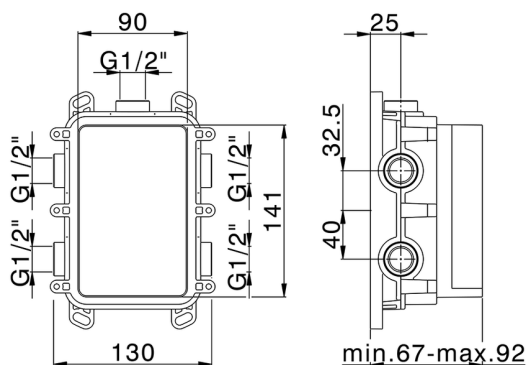

One Box Universal Concealed Part ONE BOX_ZB00B030

MODEL **ZB00B030**

One Box Universal Concealed Part, for 1 or 2 or 3 outlet thermostatic or single lever, without trim kit, without noise reducers, with sealing gasket

AVAILABLE FINISHINGS

04 04 Without finishing

CHARACTERISTICS

Concealed **1**
Installation **Concealed**

Thermostatic

The Huber thermostatic is your personal water manager, helping you to handle, control and save water and energy.

2024-11-21