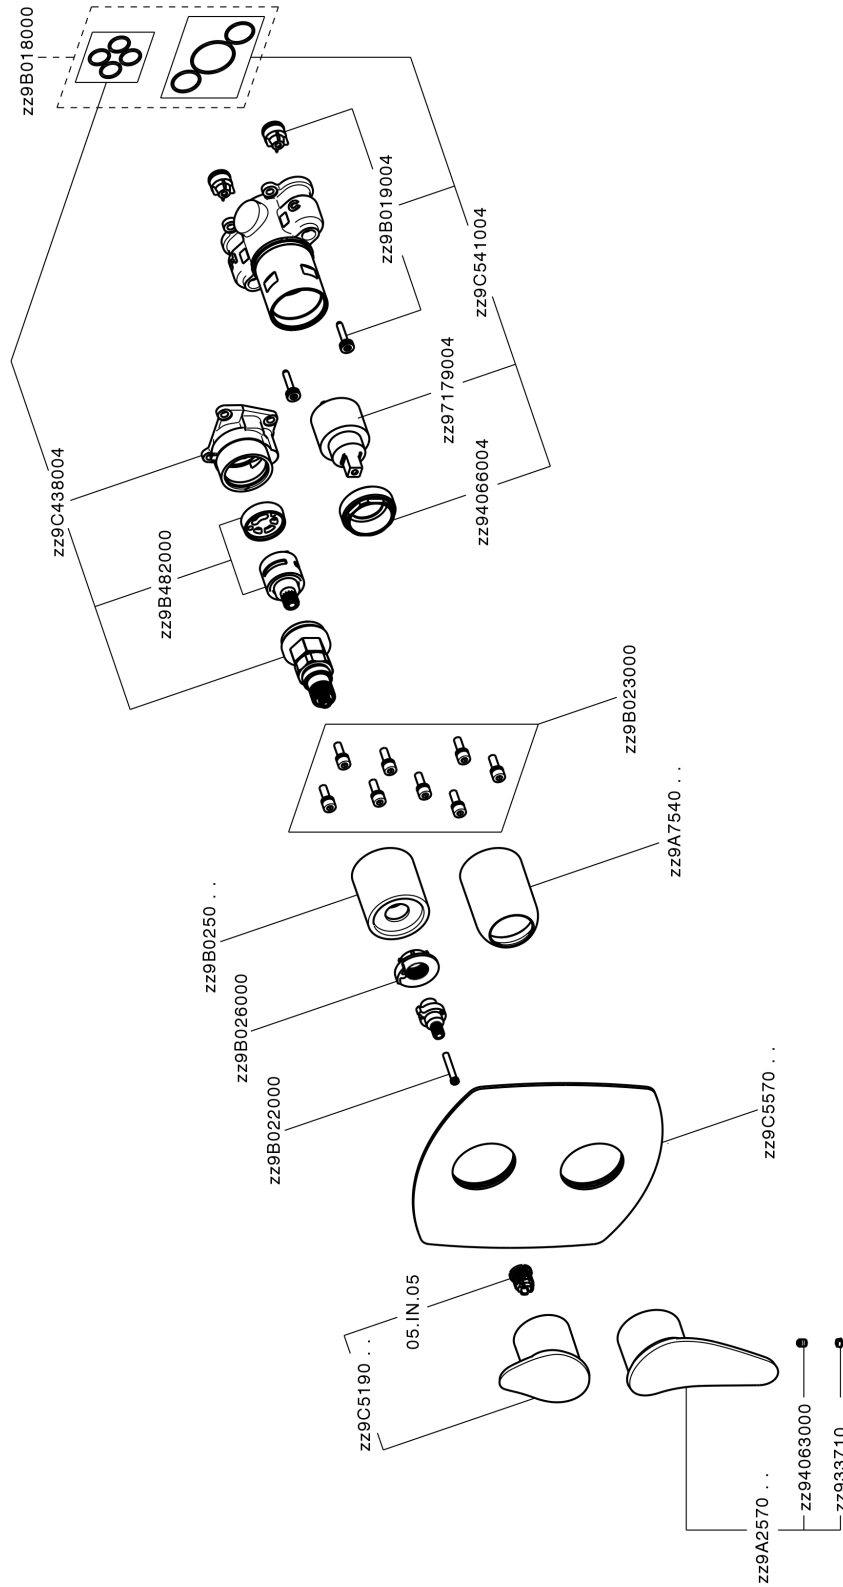

## Exposed part for Single Lever One Box Valve HARLOCK\_HC0BM030

MODEL **HC0BM030**

Exposed part for Single Lever One Box Valve, with 2-3 outlet diverter, Minimum depth of installation: 67 mm, without concealed part, for items ZB00B030-ZB00B031

### CHARACTERISTICS

Cartridge Spare Parts **ZZ97179000**

**35 mm Cartridge**

Installation **Concealed**

Required concealed parts **ZB00B031**

**ZB00B030**

## Exposed part for Single Lever One Box Valve HARLOCK\_HC0BM030

HC0BM030

<https://en.huberitalia.com/exposed-part-for-single-lever-one-box-valve-harlock-hc0bm030>

### AVAILABLE FINISHINGS

**04** 04 Without finishing