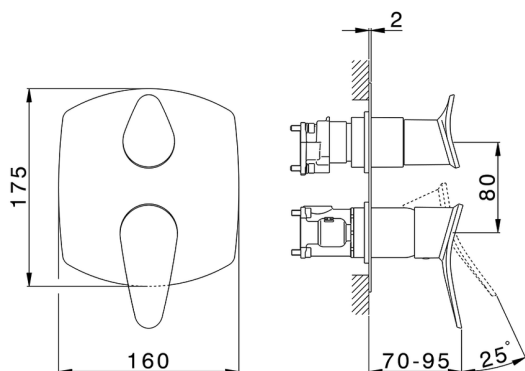

## Exposed part for Single Lever One Box Valve HARLOCK\_HC0BM030

MODEL **HC0BM030**

Exposed part for Single Lever One Box Valve, with 2-3 outlet diverter, Minimum depth of installation: 67 mm, without concealed part, for items ZB00B030-ZB00B031

### CHARACTERISTICS

Cartridge Spare Parts **ZZ97179000**

**35 mm Cartridge**

Installation **Concealed**

Required concealed parts **ZB00B031**

**ZB00B030**