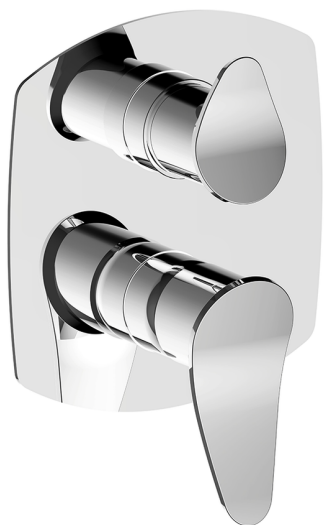

Exposed part for Single Lever One Box Valve HARLOCK_HC0BM030

MODEL **HC0BM030**

Exposed part for Single Lever One Box Valve, with 2-3 outlet diverter, Minimum depth of installation: 67 mm, without concealed part, for items ZB00B030-ZB00B031

AVAILABLE FINISHINGS

-  **21** 21 Chrome
-  **2P** 2P Rose Gold
-  **2Q** 2Q Black Titanium
-  **40** 40 Matt Black
-  **4Q** 4Q Matt White
-  **6T** 6T Chrome/Matt Black

CHARACTERISTICS

Cartridge Spare Parts **ZZ97179000**

35 mm Cartridge

Installation **Concealed**

Required concealed parts **ZB00B031**

ZB00B030

Exposed part for Single Lever One Box Valve HARLOCK_HC0BM030

HC0BM030

<https://en.huberitalia.com/exposed-part-for-single-lever-one-box-valve-harlock-hc0bm030>

One Box Universal Concealed Part ONE BOX_ZB00B031

MODEL **ZB00B031**

One Box Universal Concealed Part, for 1 or 2 or 3 outlet thermostatic or single lever, without trim kit, with noise reducers, with sealing gasket