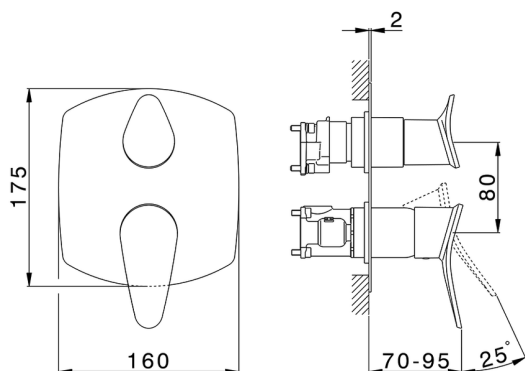

CHARACTERISTICS

Cartridge Spare Parts **ZZ97179000**

35 mm Cartridge

Installation **Concealed**

Required concealed parts **ZB00B031**

ZB00B030