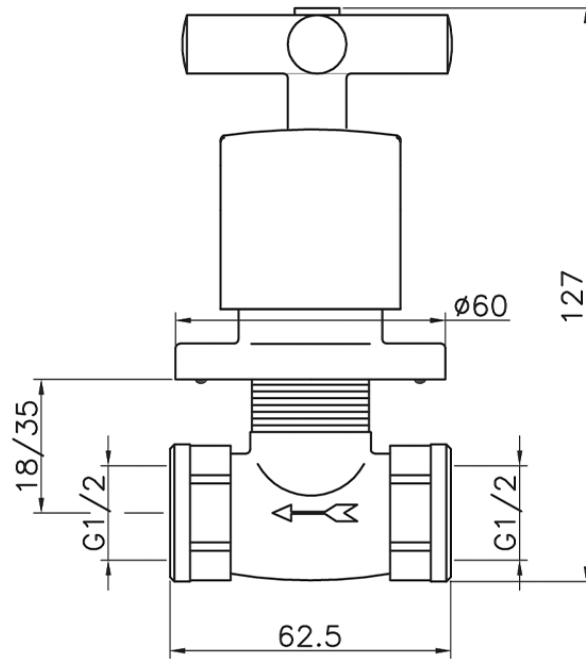

Concealed stop valve SUITE_SU000310

SU000310

<https://en.huberitalia.com/concealed-stop-valve-suite-su000310>

2026-06-29