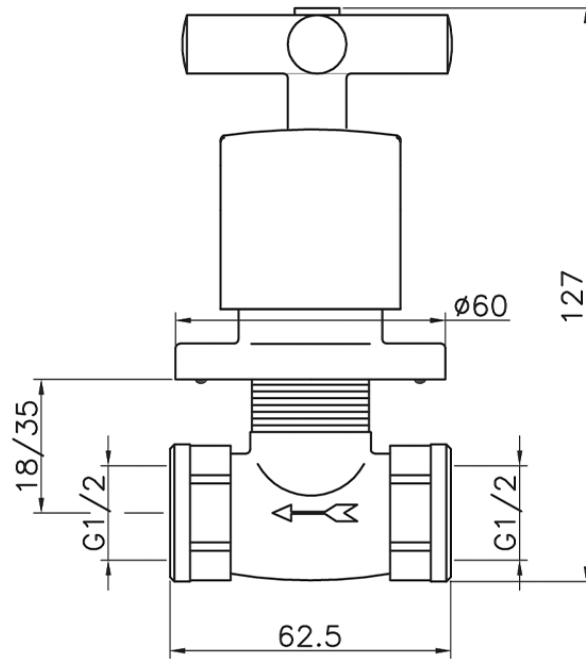

## Concealed stop valve SUITE\_SU000310

SU000310

<https://en.huberitalia.com/concealed-stop-valve-suite-su000310>

2026-04-08