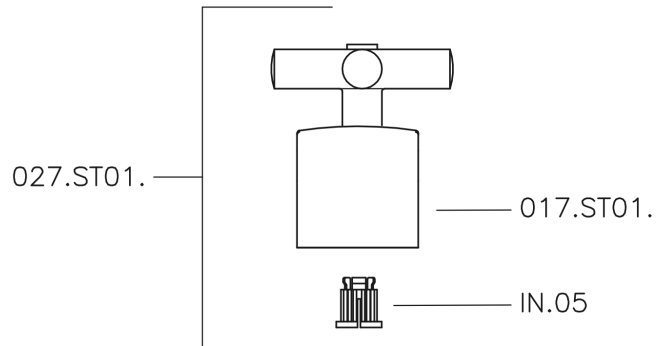

Concealed stop valve SUITE_SU000310

SU000310

<https://en.huberitalia.com/concealed-stop-valve-suite-su000310>

2026-06-07