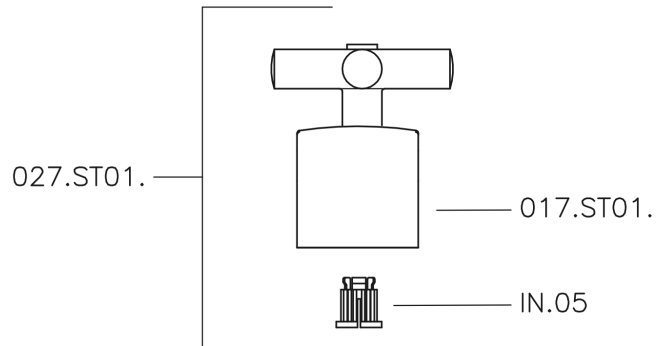

Concealed stop valve SUITE_SU000310

SU000310

<https://en.huberitalia.com/concealed-stop-valve-suite-su000310>

2026-04-10