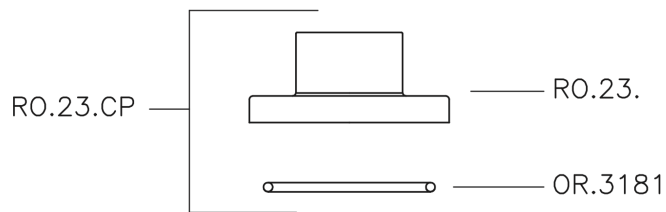

Concealed stop valve SUITE_SU000310

SU000310

<https://en.huberitalia.com/concealed-stop-valve-suite-su000310>

2026-04-10