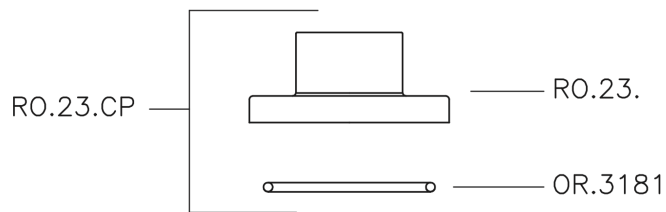

Concealed stop valve SUITE_SU000310

SU000310

<https://en.huberitalia.com/concealed-stop-valve-suite-su000310>

2026-06-07