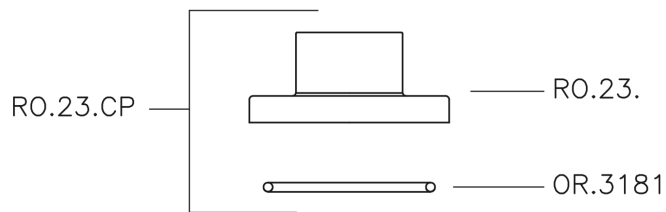

Concealed stop valve SUITE_SU000310

MODEL **SU000310**

Concealed stop valve, 1/2" F outlet

AVAILABLE FINISHINGS

-  **21** 21 Chrome
-  **40** 40 Matt Black
-  **2F** 2F Brushed Nickel
-  **2W** 2W Brushed Gold

CHARACTERISTICS

Installation **Concealed**

Concealed stop valve SUITE_SU000310

SU000310

<https://en.huberitalia.com/concealed-stop-valve-suite-su000310>

2026-04-14