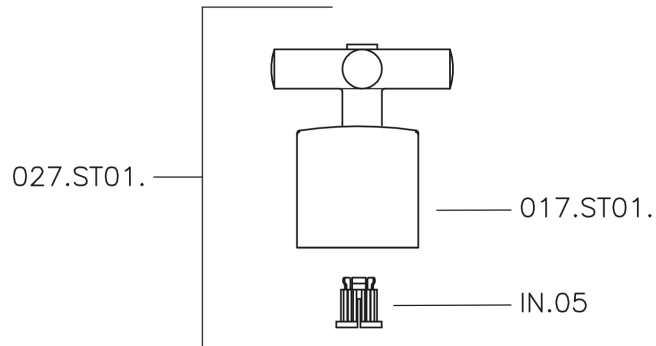

Concealed stop valve SUITE_SU000310

MODEL **SU000310**

Concealed stop valve, 1/2" F outlet

AVAILABLE FINISHINGS

-  **21** 21 Chrome
-  **40** 40 Matt Black
-  **2F** 2F Brushed Nickel
-  **2W** 2W Brushed Gold

CHARACTERISTICS

Installation **Concealed**

Concealed stop valve SUITE_SU000310

SU000310

<https://en.huberitalia.com/concealed-stop-valve-suite-su000310>

2026-04-14