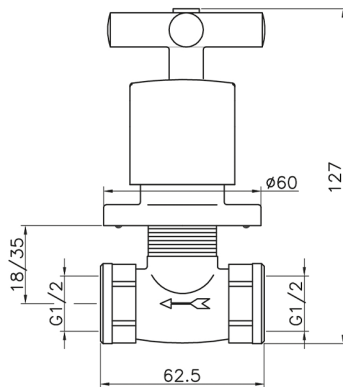

Concealed stop valve SUITE_SU000310

MODEL **SU000310**

Concealed stop valve, 1/2" F outlet

AVAILABLE FINISHINGS

-  **21** 21 Chrome
-  **40** 40 Matt Black
-  **2F** 2F Brushed Nickel
-  **2W** 2W Brushed Gold

CHARACTERISTICS

Installation **Concealed**

Concealed stop valve SUITE_SU000310

SU000310

<https://en.huberitalia.com/concealed-stop-valve-suite-su000310>

2026-04-14