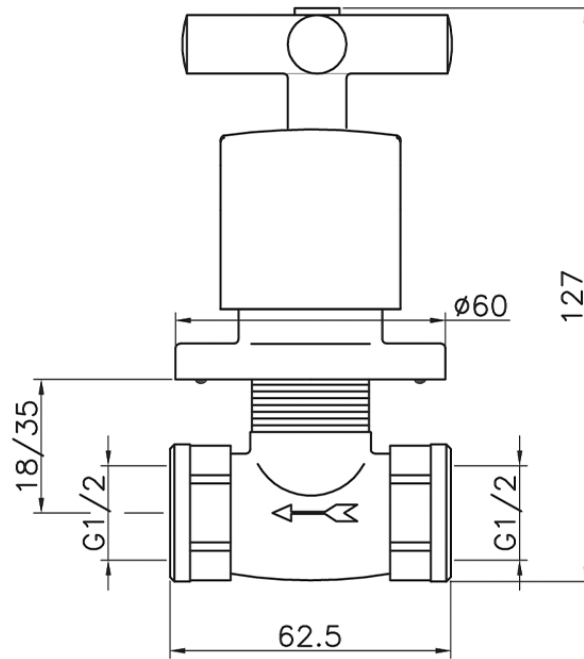

Concealed stop valve SUITE_SU000310

SU000310

<https://en.huberitalia.com/concealed-stop-valve-suite-su000310>

2026-04-10