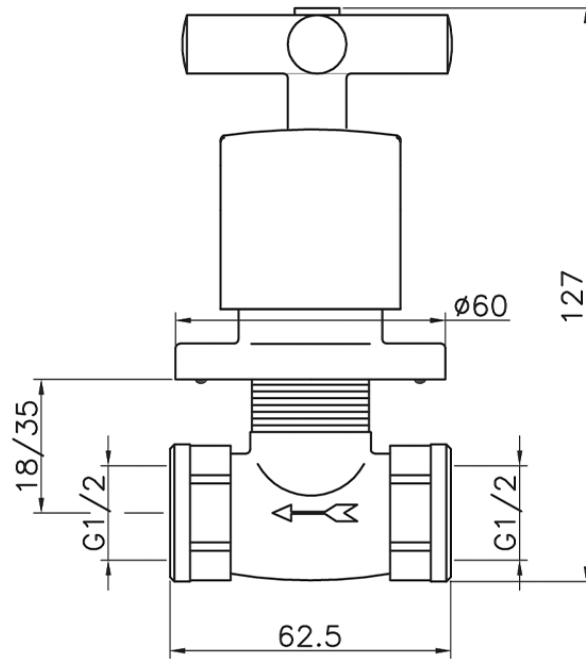

## Concealed stop valve SUITE\_SU000310

SU000310

<https://en.huberitalia.com/concealed-stop-valve-suite-su000310>

2026-06-29