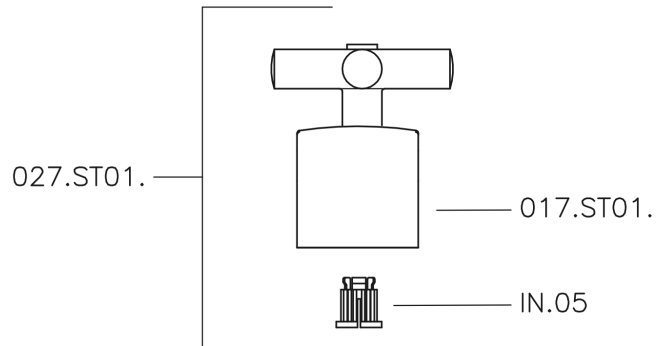

## Concealed stop valve SUITE\_SU000310

SU000310

<https://en.huberitalia.com/concealed-stop-valve-suite-su000310>

2026-04-08