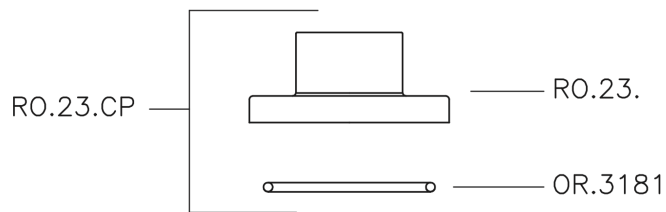

## Concealed stop valve SUITE\_SU000310

SU000310

<https://en.huberitalia.com/concealed-stop-valve-suite-su000310>

2026-04-08