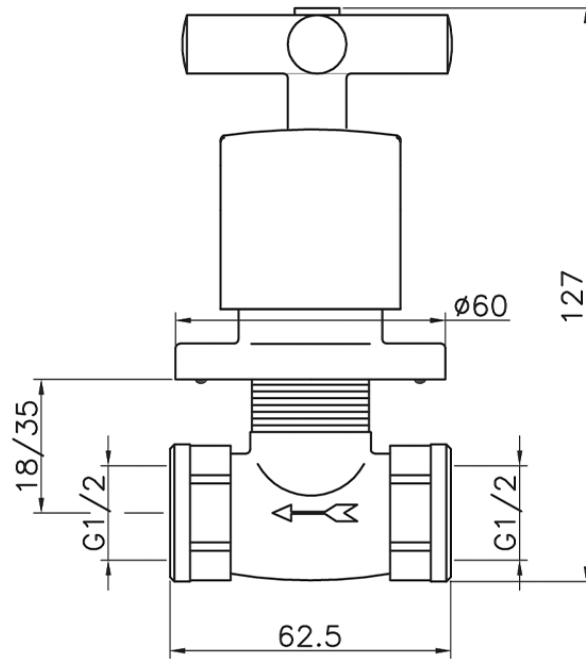

Concealed stop valve SUITE_SU000310

SU000310

<https://en.huberitalia.com/concealed-stop-valve-suite-su000310>

2026-04-06