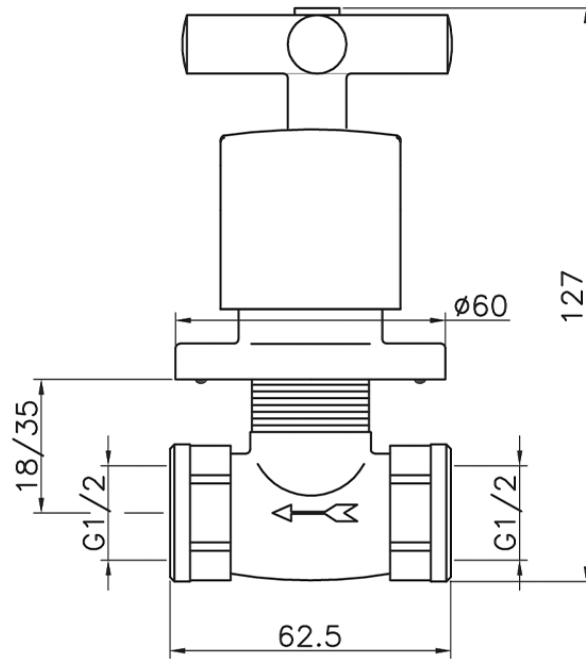

Concealed stop valve SUITE_SU000310

SU000310

<https://en.huberitalia.com/concealed-stop-valve-suite-su000310>

2026-06-07