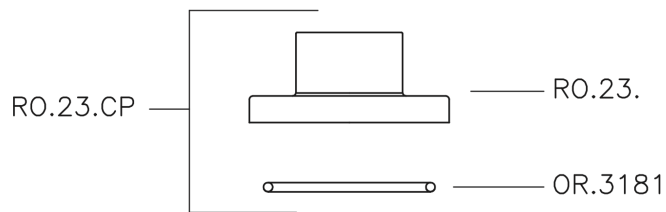

Concealed stop valve SUITE_SU000310

SU000310

<https://en.huberitalia.com/concealed-stop-valve-suite-su000310>

2026-04-27