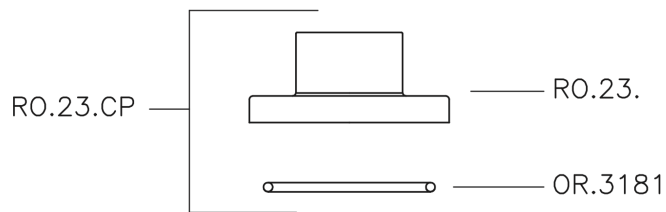

## Concealed stop valve SUITE\_SU000310

SU000310

<https://en.huberitalia.com/concealed-stop-valve-suite-su000310>

2026-04-06