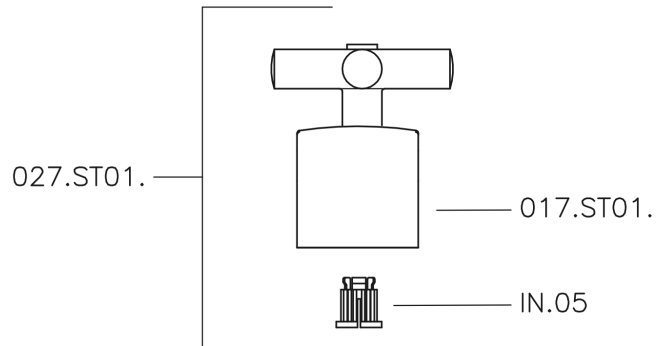

Concealed stop valve SUITE_SU000310

SU000310

<https://en.huberitalia.com/concealed-stop-valve-suite-su000310>

2026-04-27