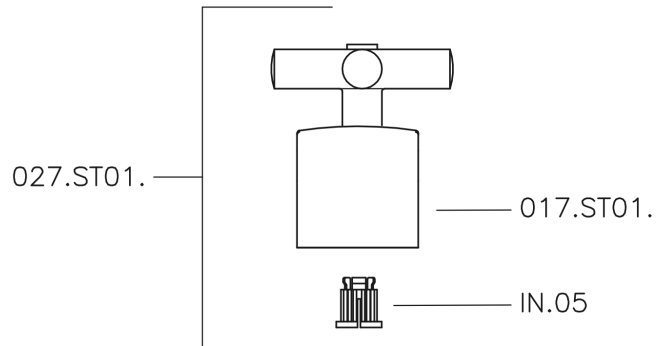

## Concealed stop valve SUITE\_SU000310

SU000310

<https://en.huberitalia.com/concealed-stop-valve-suite-su000310>

2026-04-06