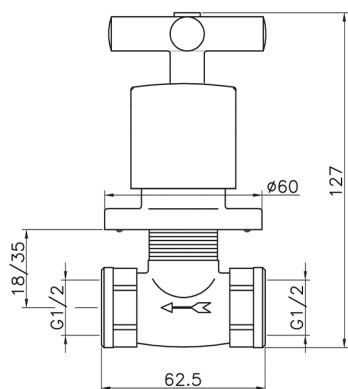

CHARACTERISTICS

Installation **Concealed**