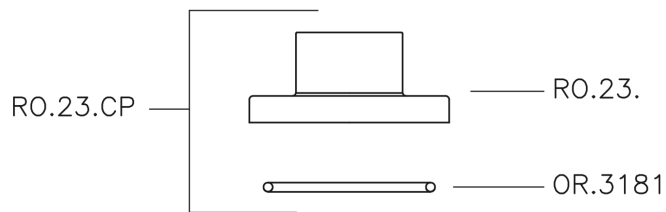

Concealed stop valve SUITE_SU000310

MODEL **SU000310**

Concealed stop valve, 1/2" F outlet

AVAILABLE FINISHINGS

-  **21** 21 Chrome
-  **40** 40 Matt Black
-  **2F** 2F Brushed Nickel
-  **2W** 2W Brushed Gold

CHARACTERISTICS

Installation **Concealed**

Concealed stop valve SUITE_SU000310

SU000310

<https://en.huberitalia.com/concealed-stop-valve-suite-su000310>

2026-05-18