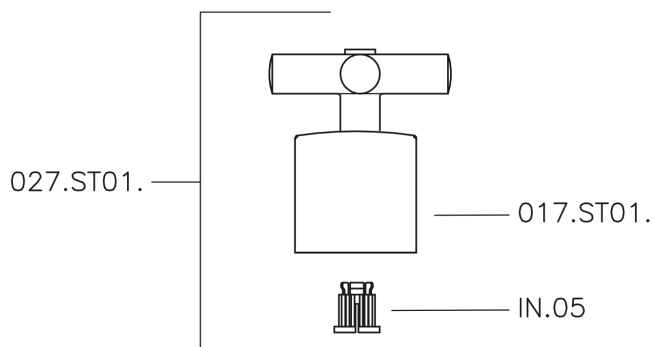

Concealed stop valve SUITE_SU000310

SU000310

<https://en.huberitalia.com/concealed-stop-valve-suite-su000310>

2026-06-07