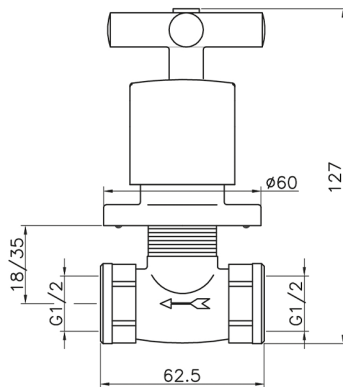

Concealed stop valve SUITE_SU000310

MODEL **SU000310**

Concealed stop valve, 1/2" F outlet

AVAILABLE FINISHINGS

-  **21** 21 Chrome
-  **40** 40 Matt Black
-  **2F** 2F Brushed Nickel
-  **2W** 2W Brushed Gold

CHARACTERISTICS

Installation **Concealed**

Concealed stop valve SUITE_SU000310

SU000310

<https://en.huberitalia.com/concealed-stop-valve-suite-su000310>

2026-05-18