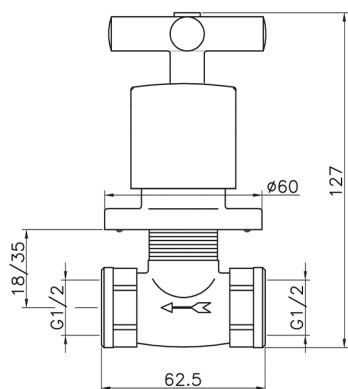

Concealed stop valve SUITE_SU000310

MODEL **SU000310**

Concealed stop valve, 1/2" F outlet

AVAILABLE FINISHINGS

- 
21 21 Chrome
- 
40 40 Matt Black
- 
2F 2F Brushed Nickel
- 
2W 2W Brushed Gold

CHARACTERISTICS

Installation **Concealed**

Concealed stop valve SUITE_SU000310

SU000310

<https://en.huberitalia.com/concealed-stop-valve-suite-su000310>

2026-06-28