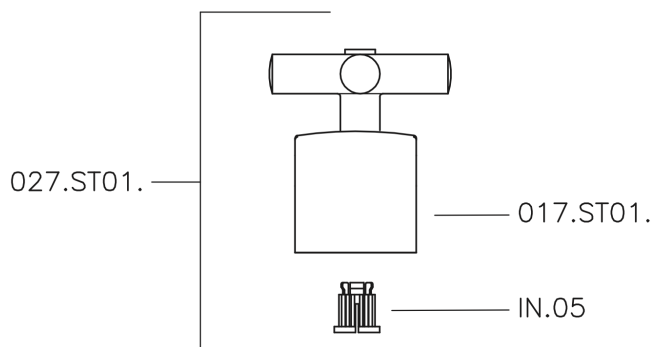

Concealed stop valve SUITE_SU000310

MODEL **SU000310**

Concealed stop valve, 1/2" F outlet

AVAILABLE FINISHINGS

- 
21 21 Chrome
- 
40 40 Matt Black
- 
2F 2F Brushed Nickel
- 
2W 2W Brushed Gold

CHARACTERISTICS

Installation **Concealed**

Concealed stop valve SUITE_SU000310

SU000310

<https://en.huberitalia.com/concealed-stop-valve-suite-su000310>

2026-06-28