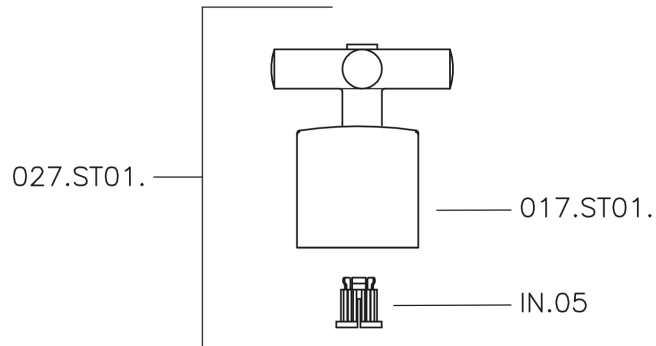

Concealed stop valve SUITE_SU000310

MODEL **SU000310**

Concealed stop valve, 1/2" F outlet

AVAILABLE FINISHINGS

-  **21** 21 Chrome
-  **40** 40 Matt Black
-  **2F** 2F Brushed Nickel
-  **2W** 2W Brushed Gold

CHARACTERISTICS

Installation **Concealed**

Concealed stop valve SUITE_SU000310

SU000310

<https://en.huberitalia.com/concealed-stop-valve-suite-su000310>

2026-05-18