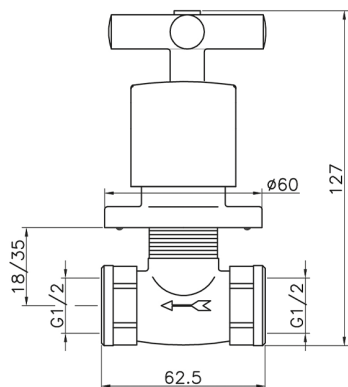

Concealed stop valve SUITE_SU000310

MODEL **SU000310**

Concealed stop valve, 1/2" F outlet

AVAILABLE FINISHINGS

-  **21** 21 Chrome
-  **40** 40 Matt Black
-  **2F** 2F Brushed Nickel
-  **2W** 2W Brushed Gold

CHARACTERISTICS

Installation **Concealed**

Concealed stop valve SUITE_SU000310

SU000310

<https://en.huberitalia.com/concealed-stop-valve-suite-su000310>

2026-04-05