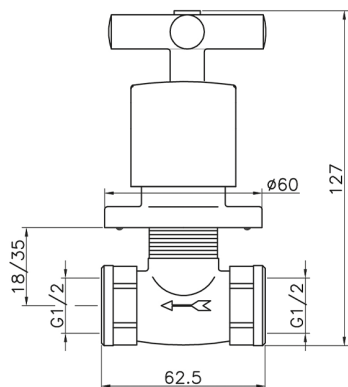

Concealed stop valve SUITE_SU000310

MODEL **SU000310**

Concealed stop valve, 1/2" F outlet

AVAILABLE FINISHINGS

-  **21** 21 Chrome
-  **40** 40 Matt Black
-  **2F** 2F Brushed Nickel
-  **2W** 2W Brushed Gold

CHARACTERISTICS

Installation **Concealed**

Concealed stop valve SUITE_SU000310

SU000310

<https://en.huberitalia.com/concealed-stop-valve-suite-su000310>

2026-04-27