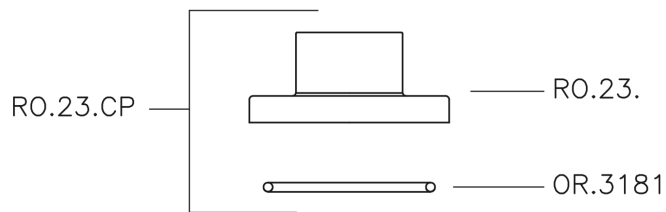

Concealed stop valve SUITE_SU000310

MODEL **SU000310**

Concealed stop valve, 1/2" F outlet

AVAILABLE FINISHINGS

-  **21** 21 Chrome
-  **40** 40 Matt Black
-  **2F** 2F Brushed Nickel
-  **2W** 2W Brushed Gold

CHARACTERISTICS

Installation **Concealed**

Concealed stop valve SUITE_SU000310

SU000310

<https://en.huberitalia.com/concealed-stop-valve-suite-su000310>

2026-04-27