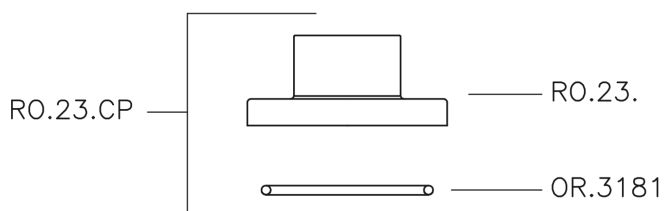

Concealed stop valve SUITE_SU000310

SU000310

<https://en.huberitalia.com/concealed-stop-valve-suite-su000310>

2026-06-07