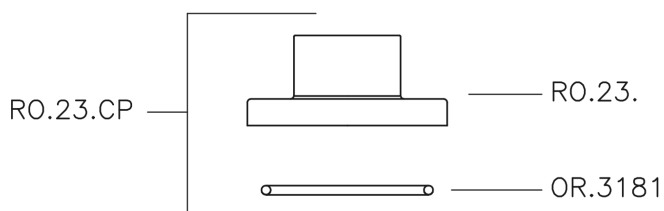

Concealed stop valve SUITE_SU000310

MODEL **SU000310**

Concealed stop valve, 1/2" F outlet

AVAILABLE FINISHINGS

- 
21 21 Chrome
- 
40 40 Matt Black
- 
2F 2F Brushed Nickel
- 
2W 2W Brushed Gold

CHARACTERISTICS

Installation **Concealed**

Concealed stop valve SUITE_SU000310

SU000310

<https://en.huberitalia.com/concealed-stop-valve-suite-su000310>

2026-06-28