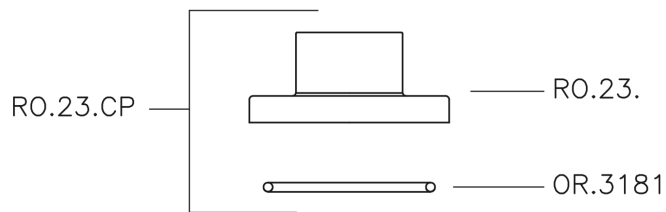

Concealed stop valve SUITE_SU000310

MODEL **SU000310**

Concealed stop valve, 1/2" F outlet

AVAILABLE FINISHINGS

-  **21** 21 Chrome
-  **40** 40 Matt Black
-  **2F** 2F Brushed Nickel
-  **2W** 2W Brushed Gold

CHARACTERISTICS

Installation **Concealed**

Concealed stop valve SUITE_SU000310

SU000310

<https://en.huberitalia.com/concealed-stop-valve-suite-su000310>

2026-04-05