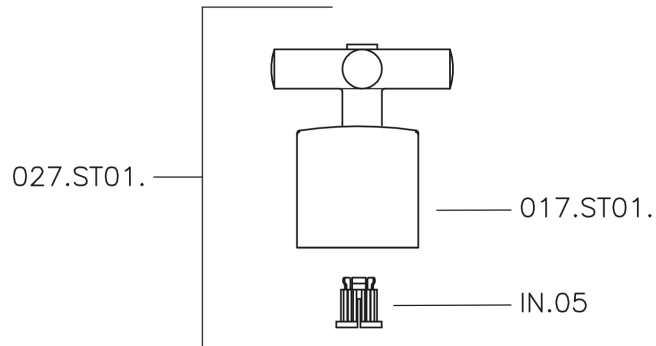

Concealed stop valve SUITE_SU000310

MODEL **SU000310**

Concealed stop valve, 1/2" F outlet

AVAILABLE FINISHINGS

-  **21** 21 Chrome
-  **40** 40 Matt Black
-  **2F** 2F Brushed Nickel
-  **2W** 2W Brushed Gold

CHARACTERISTICS

Installation **Concealed**

Concealed stop valve SUITE_SU000310

SU000310

<https://en.huberitalia.com/concealed-stop-valve-suite-su000310>

2026-04-27