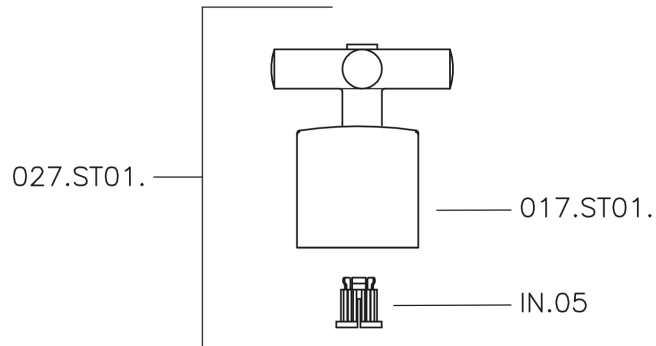

Concealed stop valve SUITE_SU000310

MODEL **SU000310**

Concealed stop valve, 1/2" F outlet

AVAILABLE FINISHINGS

-  **21** 21 Chrome
-  **40** 40 Matt Black
-  **2F** 2F Brushed Nickel
-  **2W** 2W Brushed Gold

CHARACTERISTICS

Installation **Concealed**

Concealed stop valve SUITE_SU000310

SU000310

<https://en.huberitalia.com/concealed-stop-valve-suite-su000310>

2026-04-05