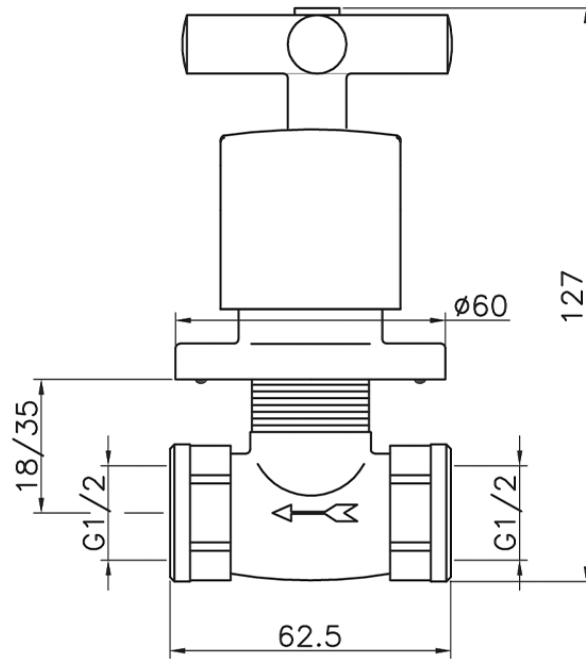

Concealed stop valve SUITE_SU000310

SU000310

<https://en.huberitalia.com/concealed-stop-valve-suite-su000310>

2026-04-14