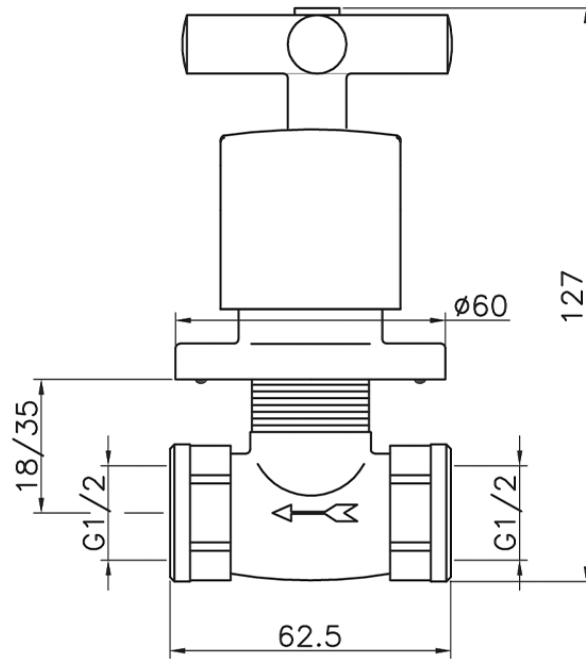

Concealed stop valve SUITE_SU000310

SU000310

<https://en.huberitalia.com/concealed-stop-valve-suite-su000310>

2026-05-18