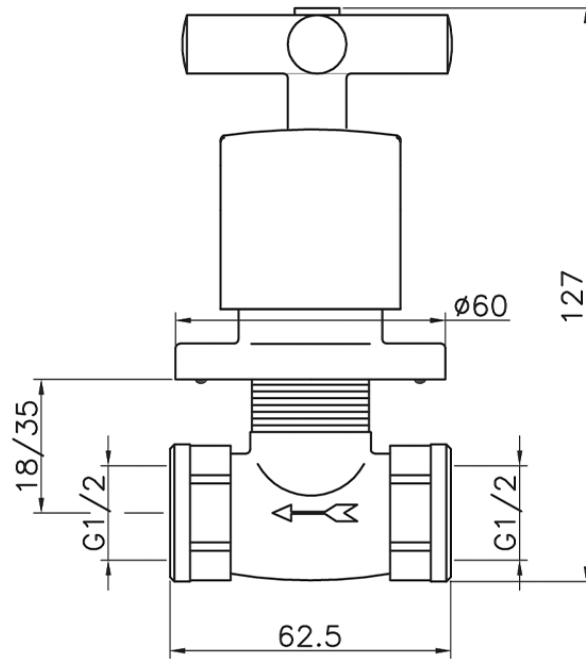

## Concealed stop valve SUITE\_SU000310

SU000310

<https://en.huberitalia.com/concealed-stop-valve-suite-su000310>

2026-06-07