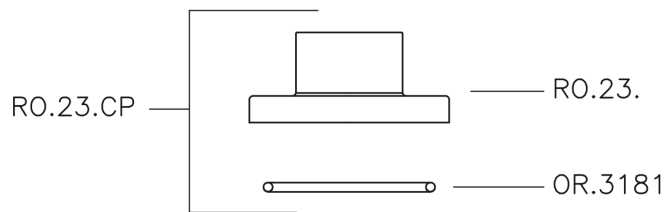

Concealed stop valve SUITE_SU000310

SU000310

<https://en.huberitalia.com/concealed-stop-valve-suite-su000310>

2026-02-24