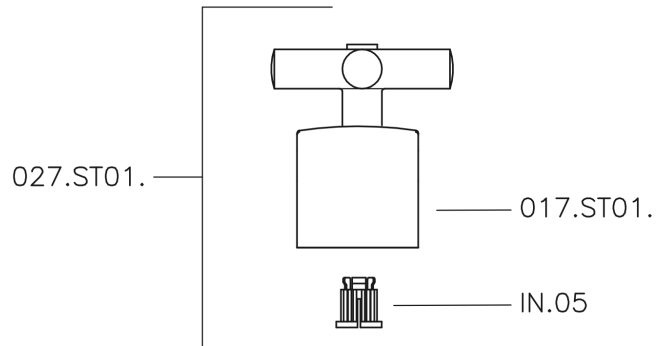

Concealed stop valve SUITE_SU000310

SU000310

<https://en.huberitalia.com/concealed-stop-valve-suite-su000310>

2026-02-24