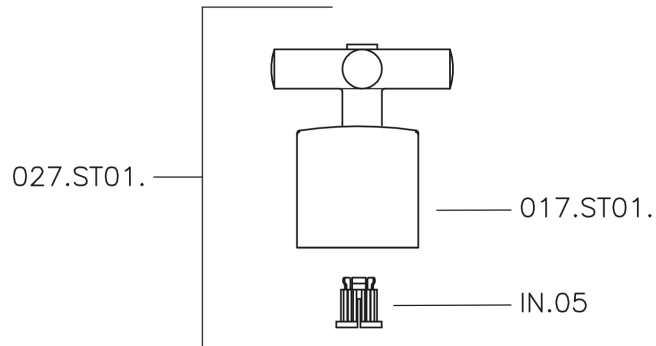

Concealed stop valve SUITE_SU000310

MODEL **SU000310**

Concealed stop valve, 1/2" F outlet

AVAILABLE FINISHINGS

-  **21** 21 Chrome
-  **40** 40 Matt Black
-  **2F** 2F Brushed Nickel
-  **2W** 2W Brushed Gold

CHARACTERISTICS

Installation **Concealed**

Concealed stop valve SUITE_SU000310

SU000310

<https://en.huberitalia.com/concealed-stop-valve-suite-su000310>

2026-06-07