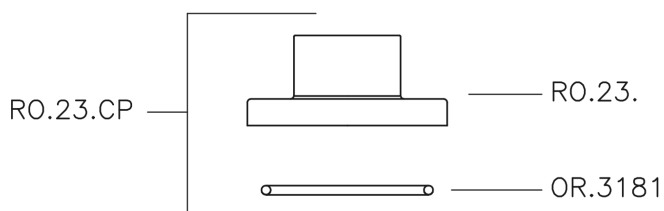

Concealed stop valve SUITE_SU000310

SU000310

<https://en.huberitalia.com/concealed-stop-valve-suite-su000310>

2026-04-10