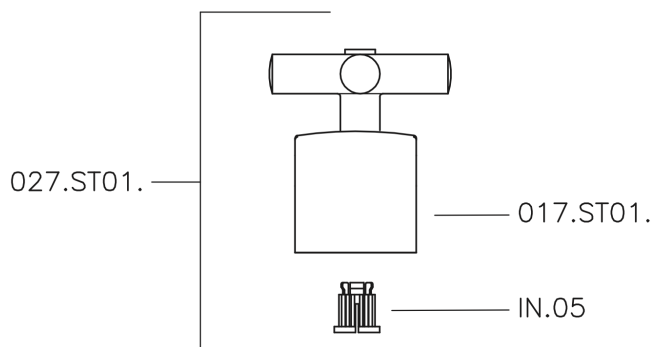

Concealed stop valve SUITE_SU000310

MODEL **SU000310**

Concealed stop valve, 1/2" F outlet

AVAILABLE FINISHINGS

- 
21 21 Chrome
- 
40 40 Matt Black
- 
2F 2F Brushed Nickel
- 
2W 2W Brushed Gold

CHARACTERISTICS

Installation **Concealed**

Concealed stop valve SUITE_SU000310

SU000310

<https://en.huberitalia.com/concealed-stop-valve-suite-su000310>

2026-04-10