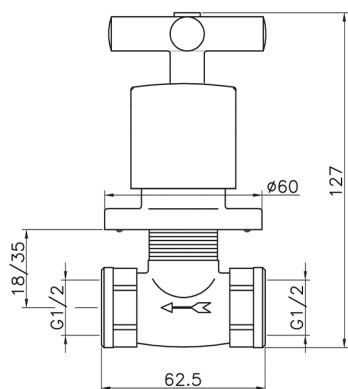

Concealed stop valve SUITE_SU000310

MODEL **SU000310**

Concealed stop valve, 1/2" F outlet

AVAILABLE FINISHINGS

- 
21 21 Chrome
- 
40 40 Matt Black
- 
2F 2F Brushed Nickel
- 
2W 2W Brushed Gold

CHARACTERISTICS

Installation **Concealed**

Concealed stop valve SUITE_SU000310

SU000310

<https://en.huberitalia.com/concealed-stop-valve-suite-su000310>

2026-04-10