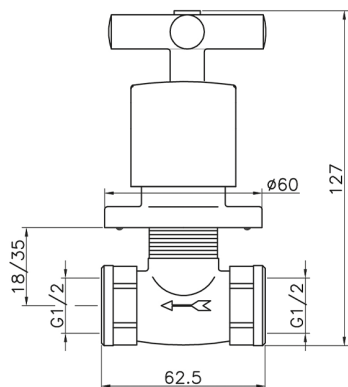

Concealed stop valve SUITE_SU000310

MODEL **SU000310**

Concealed stop valve, 1/2" F outlet

AVAILABLE FINISHINGS

-  **21** 21 Chrome
-  **40** 40 Matt Black
-  **2F** 2F Brushed Nickel
-  **2W** 2W Brushed Gold

CHARACTERISTICS

Installation **Concealed**

Concealed stop valve SUITE_SU000310

SU000310

<https://en.huberitalia.com/concealed-stop-valve-suite-su000310>

2026-06-07