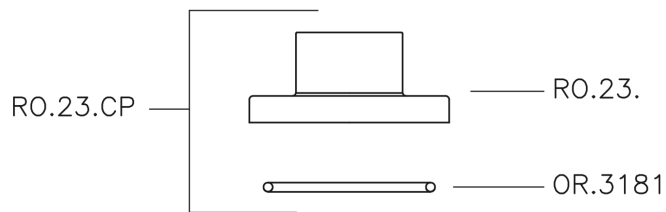

Concealed stop valve SUITE_SU000310

MODEL **SU000310**

Concealed stop valve, 1/2" F outlet

AVAILABLE FINISHINGS

-  **21** 21 Chrome
-  **40** 40 Matt Black
-  **2F** 2F Brushed Nickel
-  **2W** 2W Brushed Gold

CHARACTERISTICS

Installation **Concealed**

Concealed stop valve SUITE_SU000310

SU000310

<https://en.huberitalia.com/concealed-stop-valve-suite-su000310>

2026-06-07