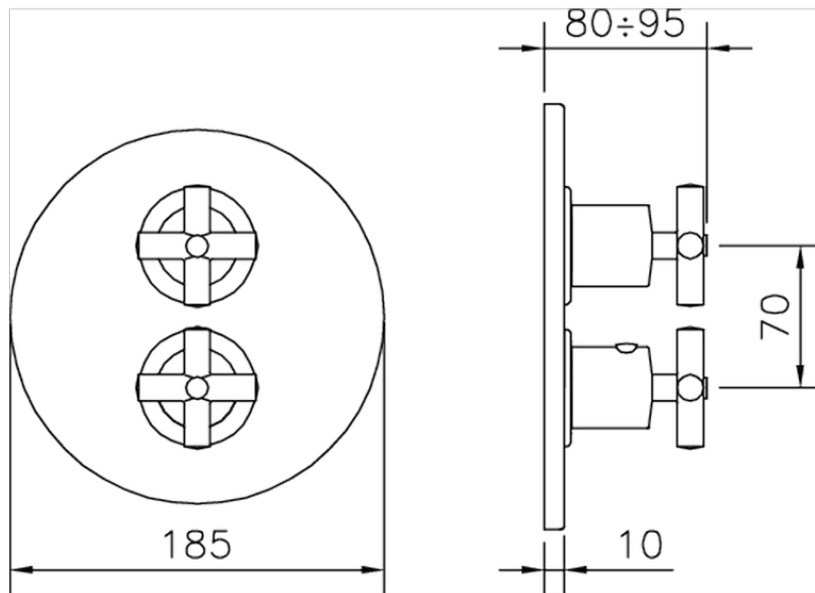

Exposed part for 1-outlet con.thermo.shower valve SUITE_SU007304

SU007304

<https://en.huberitalia.com/exposed-part-for-1-outlet-con-thermo-shower-valve-suite-su007304>

Piastra/Plate/Plaque/Platte/Placa

2-3mm: XX 25-40 YY 76-91

10 mm: XX 16-31 YY 65-80

ZB007361

<https://en.huberitalia.com/1-outlet-concealed-thermostatic-shower-valve-concealed-zb007361>

Piastra/Plate/Plaque/Platte/Placa

2-3mm: XX 25-40 YY 76-91

10 mm: XX 16-31 YY 65-80

ZB007301

<https://en.huberitalia.com/1-outlet-concealed-thermostatic-shower-valve-concealed-zb007301>

2026-05-25