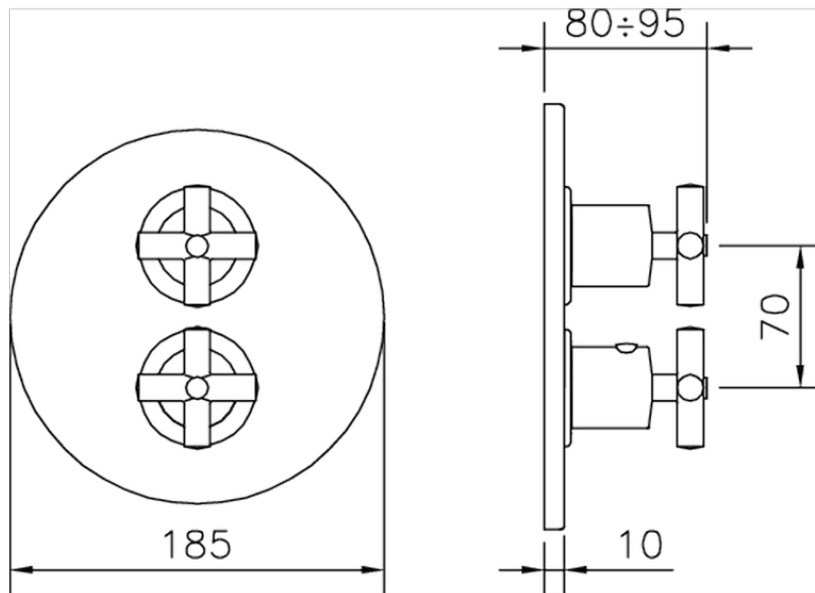

Exposed part for 1-outlet con.thermo.shower valve SUITE_SU007304

SU007304

<https://en.huberitalia.com/exposed-part-for-1-outlet-con-thermo-shower-valve-suite-su007304>

Piastra/Plate/Plaque/Platte/Placa

2-3mm: XX 25-40 YY 76-91

10 mm: XX 16-31 YY 65-80

ZB007361

<https://en.huberitalia.com/1-outlet-concealed-thermostatic-shower-valve-concealed-zb007361>

Piastra/Plate/Plaque/Platte/Placa

2-3mm: XX 25-40 YY 76-91

10 mm: XX 16-31 YY 65-80

ZB007301

<https://en.huberitalia.com/1-outlet-concealed-thermostatic-shower-valve-concealed-zb007301>

2026-06-19