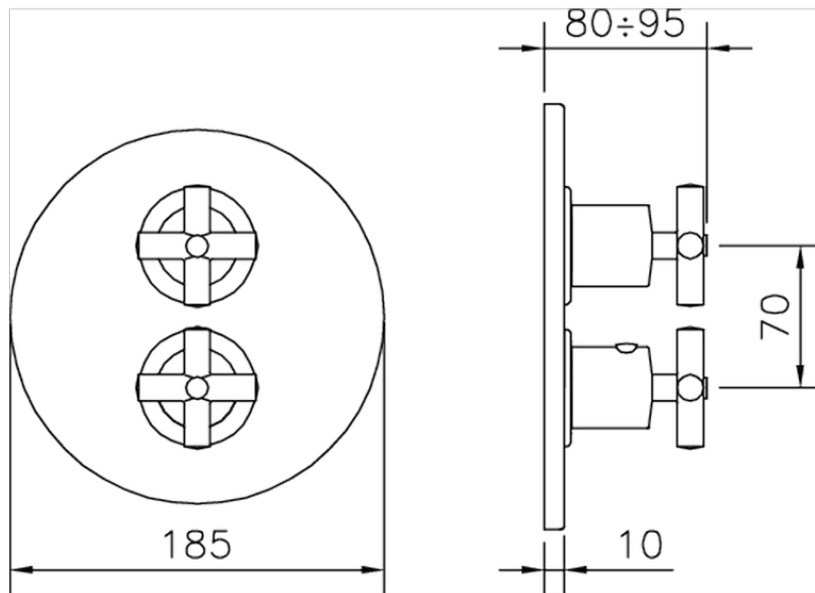

Exposed part for 1-outlet con.thermo.shower valve SUITE_SU007304

SU007304

<https://en.huberitalia.com/exposed-part-for-1-outlet-con-thermo-shower-valve-suite-su007304>

Piastra/Plate/Plaque/Platte/Placa

2-3mm: XX 25-40 YY 76-91

10 mm: XX 16-31 YY 65-80

ZB007361

<https://en.huberitalia.com/1-outlet-concealed-thermostatic-shower-valve-concealed-zb007361>

Piastra/Plate/Plaque/Platte/Placa

2-3mm: XX 25-40 YY 76-91

10 mm: XX 16-31 YY 65-80

ZB007301

<https://en.huberitalia.com/1-outlet-concealed-thermostatic-shower-valve-concealed-zb007301>

2026-05-02