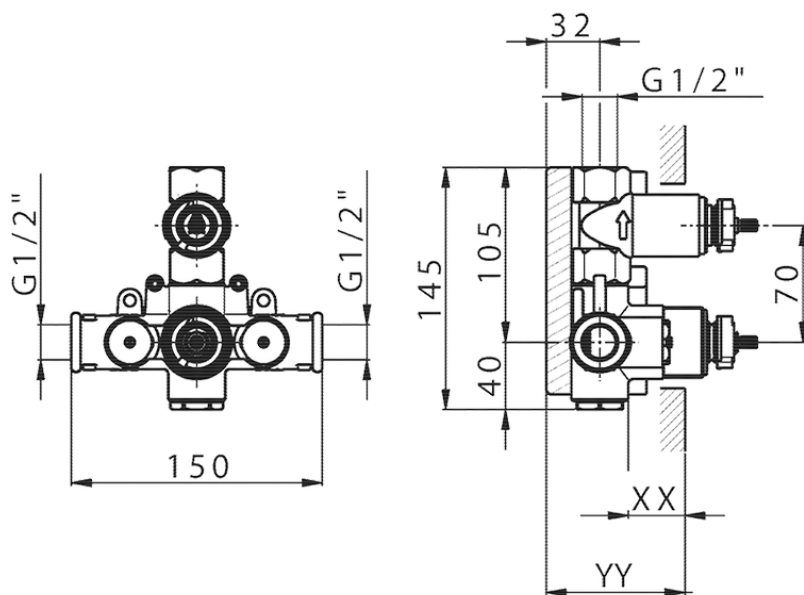

Exposed part for 1-outlet con.thermo.shower valve SUITE_SU007304

SU007304

<https://en.huberitalia.com/exposed-part-for-1-outlet-con-thermo-shower-valve-suite-su007304>

Piastra/Plate/Plaque/Platte/Placa

2-3mm: XX 25-40 YY 76-91

10 mm: XX 16-31 YY 65-80

ZB007361

<https://en.huberitalia.com/1-outlet-concealed-thermostatic-shower-valve-concealed-zb007361>

Piastra/Plate/Plaque/Platte/Placa

2-3mm: XX 25-40 YY 76-91

10 mm: XX 16-31 YY 65-80

ZB007301

<https://en.huberitalia.com/1-outlet-concealed-thermostatic-shower-valve-concealed-zb007301>

2026-05-25