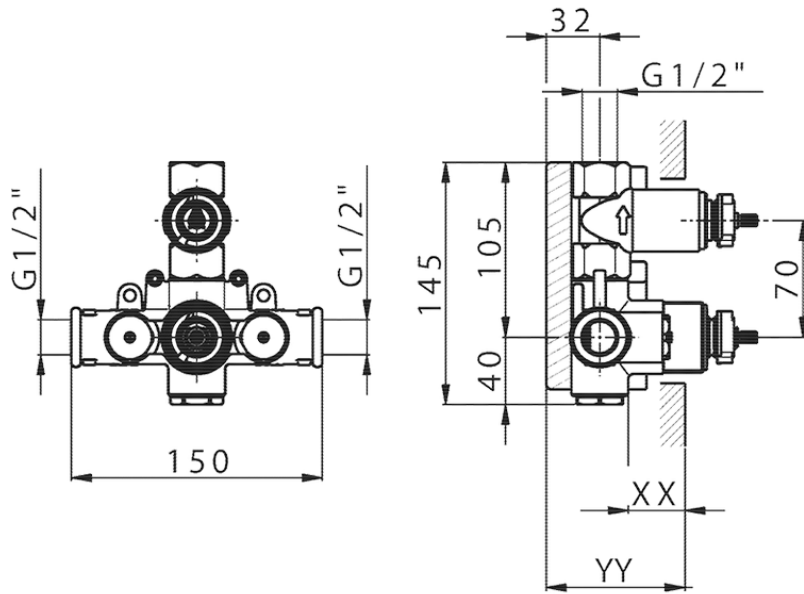

Exposed part for 1-outlet con.thermo.shower valve SUITE_SU007304

SU007304

<https://en.huberitalia.com/exposed-part-for-1-outlet-con-thermo-shower-valve-suite-su007304>

Piastra/Plate/Plaque/Platte/Placa

2-3mm: XX 25-40 YY 76-91

10 mm: XX 16-31 YY 65-80

ZB007361

<https://en.huberitalia.com/1-outlet-concealed-thermostatic-shower-valve-concealed-zb007361>

Piastra/Plate/Plaque/Platte/Placa

2-3mm: XX 25-40 YY 76-91

10 mm: XX 16-31 YY 65-80

ZB007301

<https://en.huberitalia.com/1-outlet-concealed-thermostatic-shower-valve-concealed-zb007301>

2026-04-08