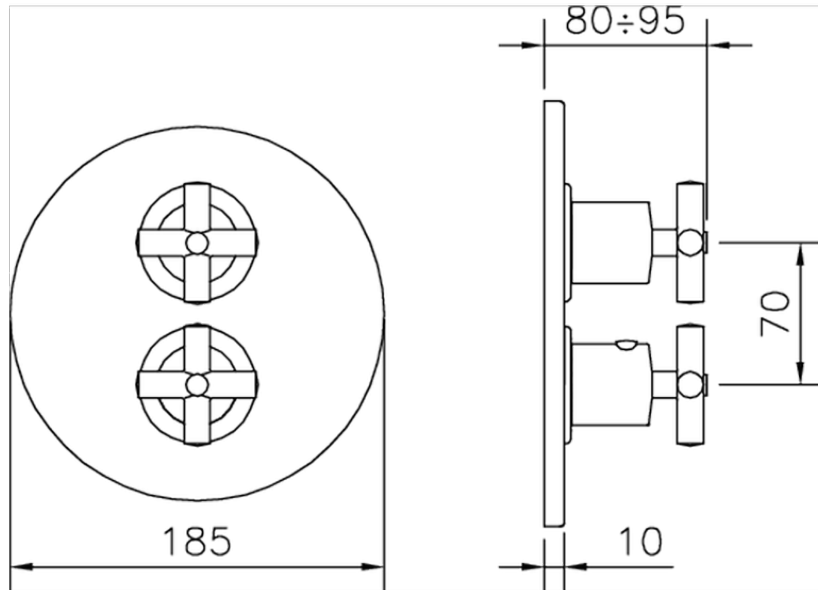

Exposed part for 1-outlet con.thermo.shower valve SUITE_SU007304

SU007304

<https://en.huberitalia.com/exposed-part-for-1-outlet-con-thermo-shower-valve-suite-su007304>

Piastra/Plate/Plaque/Platte/Placa

2-3mm: XX 25-40 YY 76-91

10 mm: XX 16-31 YY 65-80

ZB007361

<https://en.huberitalia.com/1-outlet-concealed-thermostatic-shower-valve-concealed-zb007361>

Piastra/Plate/Plaque/Platte/Placa

2-3mm: XX 25-40 YY 76-91

10 mm: XX 16-31 YY 65-80

ZB007301

<https://en.huberitalia.com/1-outlet-concealed-thermostatic-shower-valve-concealed-zb007301>

2026-04-08