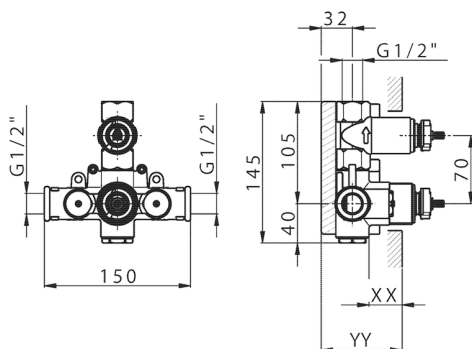

CHARACTERISTICS

Installation	Concealed
Cartridge Spare Parts	23.51A.HF
HF Thermostatic Valve	
Concealed	1

Piastra/Plate/Plaque/Platte/Placa

2-3mm: XX 25-40 YY 76-91

10 mm: XX 16-31 YY 65-80

Thermostatic

The Huber thermostatic is your personal water manager, helping you to handle, control and save water and energy.

1-outlet Concealed thermostatic shower valve **CONCEALED_ZB007301**

MODEL **ZB007301**

1-outlet Concealed thermostatic shower valve, with stopvalve, without trim kit

AVAILABLE FINISHINGS

 **04** 04 Without finishing

CHARACTERISTICS

Installation	Concealed
Cartridge Spare Parts	24.04A.PP
8x20 Plus P Thermostatic Valve	
Concealed	1

Piastra/Plate/Plaque/Platte/Placa
 2-3mm: XX 25-40 YY 76-91
 10 mm: XX 16-31 YY 65-80

Thermostatic