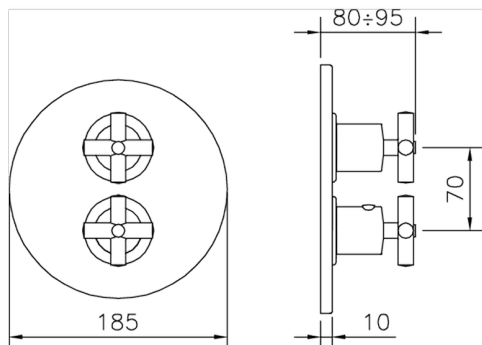

Exposed part for 1-outlet con.thermo.shower valve SUITE_SU007304

MODEL **SU007304**

Exposed part for 1-outlet con.thermo.shower valve, stopvalve, without concealed part, for items ZB007301-ZB007361

AVAILABLE FINISHINGS

1-outlet Concealed thermostatic shower valve CONCEALED_ZB007361

MODEL **ZB007361**

1-outlet Concealed thermostatic shower valve, stopvalve with 3/4" outlet, without trim kit

AVAILABLE FINISHINGS

04 04 Without finishing

Piastra/Plate/Plaque/Platte/Placa

2-3mm: XX 25-40 YY 76-91

10 mm: XX 16-31 YY 65-80

Thermostatic

The Huber thermostatic is your personal water manager, helping you to handle, control and save water and energy.