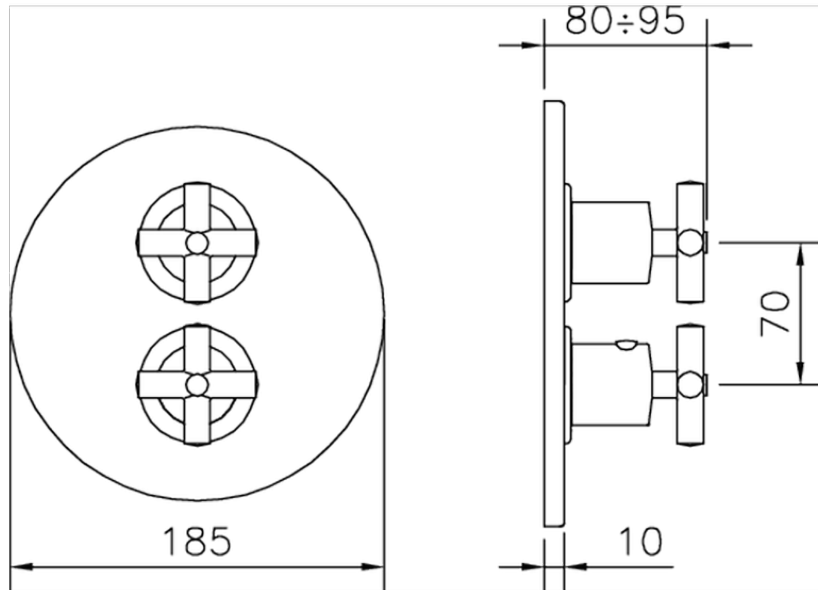

Exposed part for 1-outlet con.thermo.shower valve SUITE_SU007304

SU007304

<https://en.huberitalia.com/exposed-part-for-1-outlet-con-thermo-shower-valve-suite-su007304>

Piastra/Plate/Plaque/Platte/Placa

2-3mm: XX 25-40 YY 76-91

10 mm: XX 16-31 YY 65-80

ZB007361

<https://en.huberitalia.com/1-outlet-concealed-thermostatic-shower-valve-concealed-zb007361>

Piastra/Plate/Plaque/Platte/Placa

2-3mm: XX 25-40 YY 76-91

10 mm: XX 16-31 YY 65-80

ZB007301

<https://en.huberitalia.com/1-outlet-concealed-thermostatic-shower-valve-concealed-zb007301>

2026-04-10