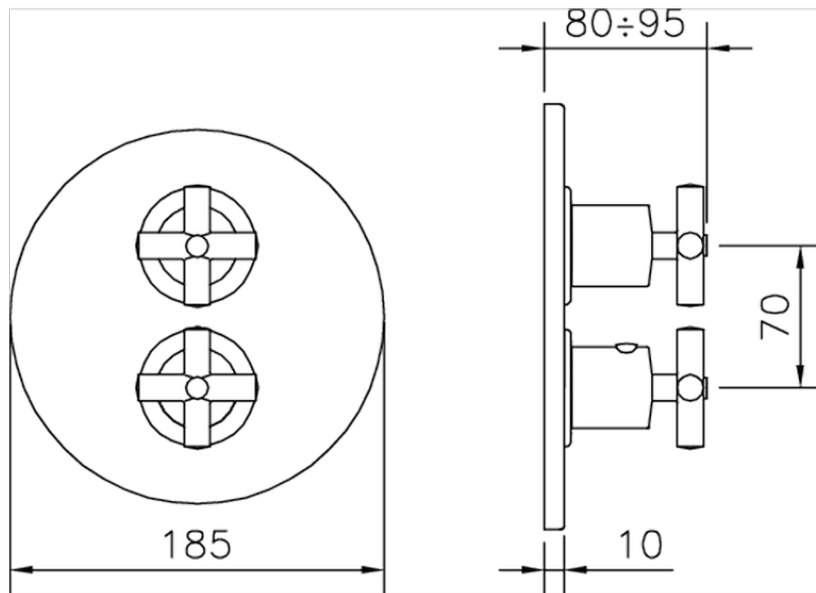

Exposed part for 1-outlet con.thermo.shower valve SUITE_SU007304

SU007304

<https://en.huberitalia.com/exposed-part-for-1-outlet-con-thermo-shower-valve-suite-su007304>

Piastra/Plate/Plaque/Platte/Placa

2-3mm: XX 25-40 YY 76-91

10 mm: XX 16-31 YY 65-80

ZB007361

<https://en.huberitalia.com/1-outlet-concealed-thermostatic-shower-valve-concealed-zb007361>

Piastra/Plate/Plaque/Platte/Placa

2-3mm: XX 25-40 YY 76-91

10 mm: XX 16-31 YY 65-80

ZB007301

<https://en.huberitalia.com/1-outlet-concealed-thermostatic-shower-valve-concealed-zb007301>

2026-05-31