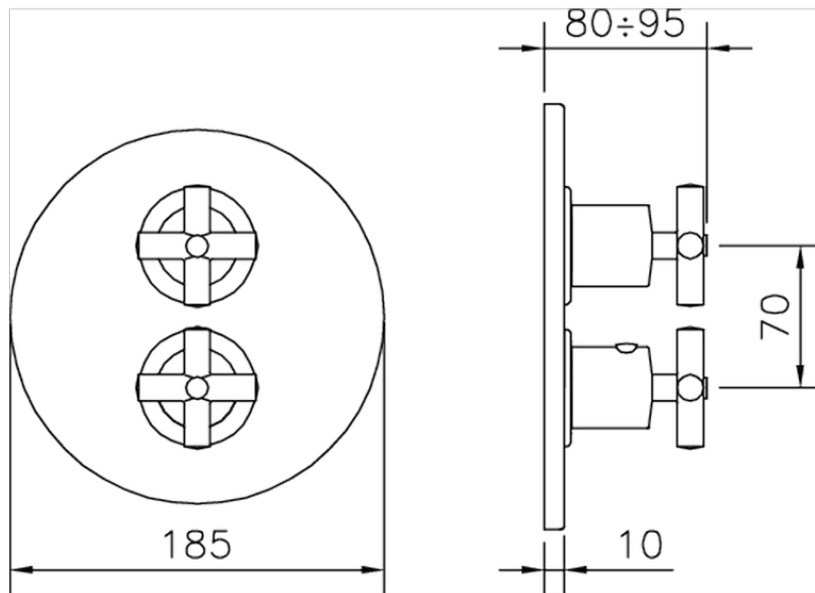

## Exposed part for 1-outlet con.thermo.shower valve SUITE\_SU007304

SU007304

<https://en.huberitalia.com/exposed-part-for-1-outlet-con-thermo-shower-valve-suite-su007304>

## Piastra/Plate/Plaque/Platte/Placa

2-3mm: XX 25-40 YY 76-91

10 mm: XX 16-31 YY 65-80

ZB007361

<https://en.huberitalia.com/1-outlet-concealed-thermostatic-shower-valve-concealed-zb007361>

**Piastra/Plate/Plaque/Platte/Placa**

2-3mm: XX 25-40 YY 76-91

10 mm: XX 16-31 YY 65-80

ZB007301

<https://en.huberitalia.com/1-outlet-concealed-thermostatic-shower-valve-concealed-zb007301>

2026-05-30