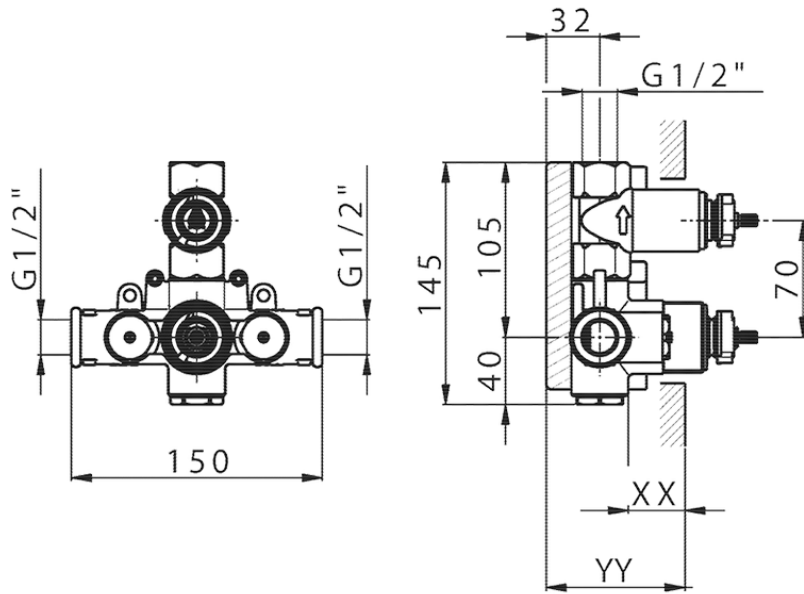

## Exposed part for 1-outlet con.thermo.shower valve SUITE\_SU007304

SU007304

<https://en.huberitalia.com/exposed-part-for-1-outlet-con-thermo-shower-valve-suite-su007304>

## Piastra/Plate/Plaque/Platte/Placa

2-3mm: XX 25-40 YY 76-91

10 mm: XX 16-31 YY 65-80

ZB007361

<https://en.huberitalia.com/1-outlet-concealed-thermostatic-shower-valve-concealed-zb007361>

**Piastra/Plate/Plaque/Platte/Placa**

2-3mm: XX 25-40 YY 76-91

10 mm: XX 16-31 YY 65-80

ZB007301

<https://en.huberitalia.com/1-outlet-concealed-thermostatic-shower-valve-concealed-zb007301>

2026-05-30