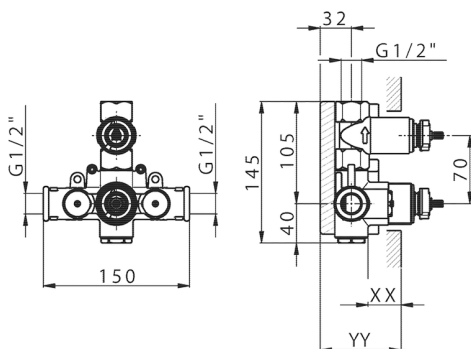

1-outlet Concealed thermostatic shower valve **CONCEALED_ZB007301**

MODEL **ZB007301**

1-outlet Concealed thermostatic shower valve, with stopvalve, without trim kit

AVAILABLE FINISHINGS

 **04** 04 Without finishing

CHARACTERISTICS

Installation	Concealed
Cartridge Spare Parts	24.04A.PP
8x20 Plus P Thermostatic Valve	
Concealed	1

Piastra/Plate/Plaque/Platte/Placa

2-3mm: XX 25-40 YY 76-91

10 mm: XX 16-31 YY 65-80

Thermostatic