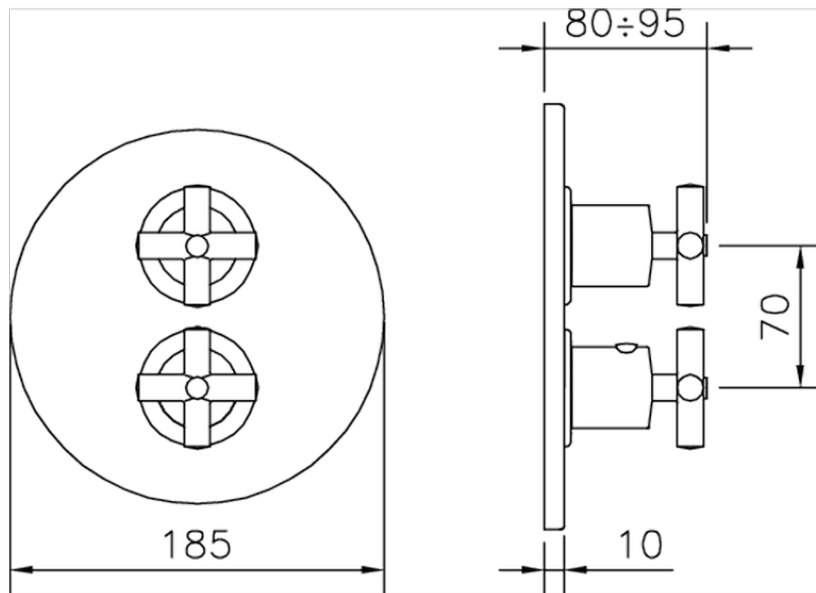

## Exposed part for 1-outlet con.thermo.shower valve SUITE\_SU007304

SU007304

<https://en.huberitalia.com/exposed-part-for-1-outlet-con-thermo-shower-valve-suite-su007304>

## Piastra/Plate/Plaque/Platte/Placa

2-3mm: XX 25-40 YY 76-91

10 mm: XX 16-31 YY 65-80

ZB007361

<https://en.huberitalia.com/1-outlet-concealed-thermostatic-shower-valve-concealed-zb007361>

## Piastra/Plate/Plaque/Platte/Placa

2-3mm: XX 25-40 YY 76-91

10 mm: XX 16-31 YY 65-80

ZB007301

<https://en.huberitalia.com/1-outlet-concealed-thermostatic-shower-valve-concealed-zb007301>

2026-05-25