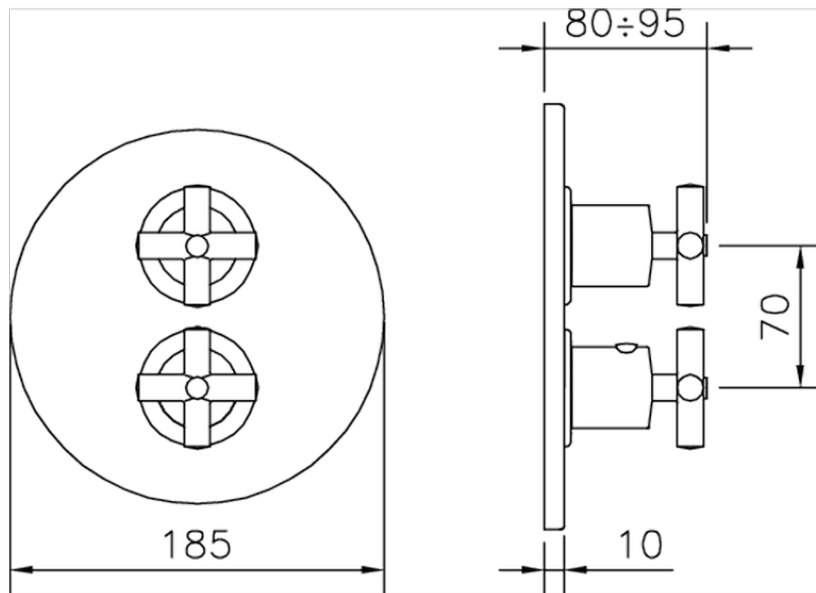

Exposed part for 1-outlet con.thermo.shower valve SUITE_SU007304

SU007304

<https://en.huberitalia.com/exposed-part-for-1-outlet-con-thermo-shower-valve-suite-su007304>

Piastra/Plate/Plaque/Platte/Placa

2-3mm: XX 25-40 YY 76-91

10 mm: XX 16-31 YY 65-80

ZB007361

<https://en.huberitalia.com/1-outlet-concealed-thermostatic-shower-valve-concealed-zb007361>

Piastra/Plate/Plaque/Platte/Placa

2-3mm: XX 25-40 YY 76-91

10 mm: XX 16-31 YY 65-80

ZB007301

<https://en.huberitalia.com/1-outlet-concealed-thermostatic-shower-valve-concealed-zb007301>

2026-06-19