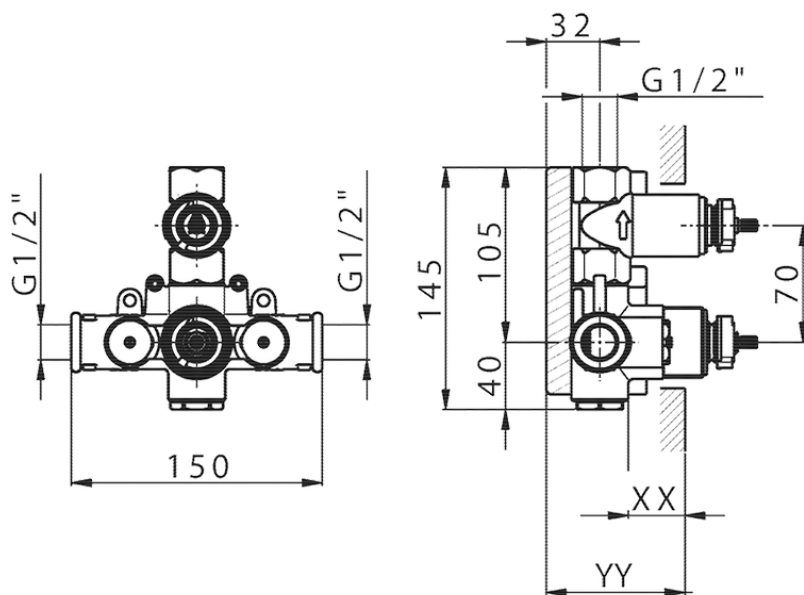

## Exposed part for 1-outlet con.thermo.shower valve SUITE\_SU007304

SU007304

<https://en.huberitalia.com/exposed-part-for-1-outlet-con-thermo-shower-valve-suite-su007304>

## Piastra/Plate/Plaque/Platte/Placa

2-3mm: XX 25-40 YY 76-91

10 mm: XX 16-31 YY 65-80

ZB007361

<https://en.huberitalia.com/1-outlet-concealed-thermostatic-shower-valve-concealed-zb007361>

## Piastra/Plate/Plaque/Platte/Placa

2-3mm: XX 25-40 YY 76-91

10 mm: XX 16-31 YY 65-80

ZB007301

<https://en.huberitalia.com/1-outlet-concealed-thermostatic-shower-valve-concealed-zb007301>

2026-05-25