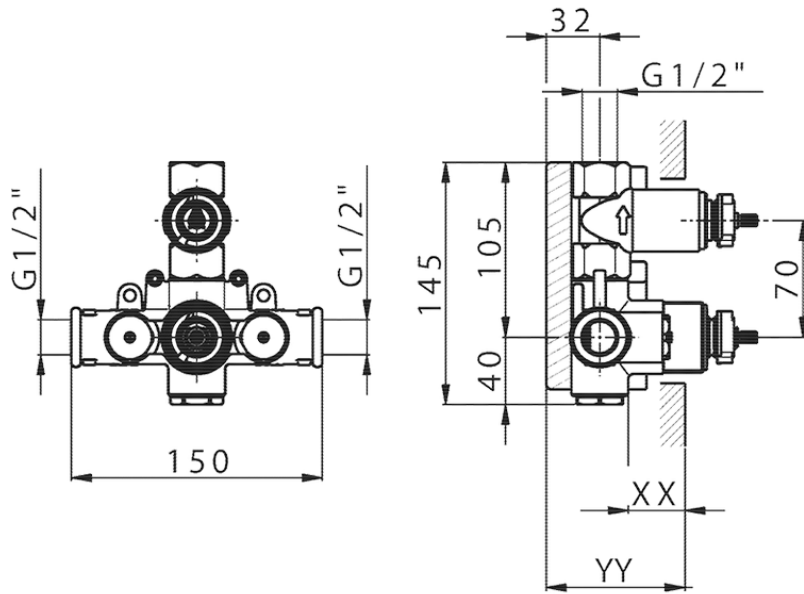

Exposed part for 1-outlet con.thermo.shower valve SUITE_SU007304

SU007304

<https://en.huberitalia.com/exposed-part-for-1-outlet-con-thermo-shower-valve-suite-su007304>

Piastra/Plate/Plaque/Platte/Placa

2-3mm: XX 25-40 YY 76-91

10 mm: XX 16-31 YY 65-80

ZB007361

<https://en.huberitalia.com/1-outlet-concealed-thermostatic-shower-valve-concealed-zb007361>

Piastra/Plate/Plaque/Platte/Placa

2-3mm: XX 25-40 YY 76-91

10 mm: XX 16-31 YY 65-80

ZB007301

<https://en.huberitalia.com/1-outlet-concealed-thermostatic-shower-valve-concealed-zb007301>

2026-06-19