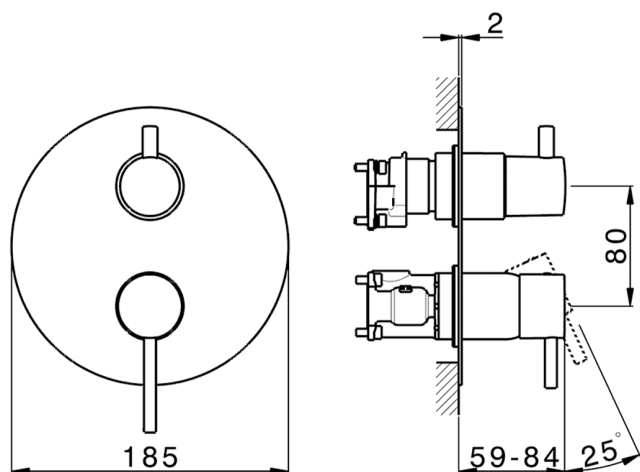

Exposed part for Single Lever One Box Valve M32_MT0BM030

MODEL **MT0BM030**

Exposed part for Single Lever One Box Valve, with 2-3 outlet diverter, Minimum depth of installation: 67 mm, without concealed part, for items ZB00B030-ZB00B031

AVAILABLE FINISHINGS

-  **21** 21 Chrome
-  **26** 26 Old Copper
-  **2F** 2F Brushed Nickel
-  **2W** 2W Brushed Gold
-  **40** 40 Matt Black
-  **4Q** 4Q Matt White

CHARACTERISTICS

Cartridge Spare Parts **ZZ97179000**
 Installation **Concealed**
 Required concealed parts **ZB00B031**
ZB00B030