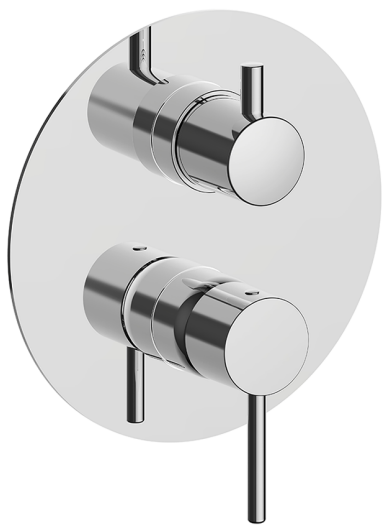

Exposed part for Single Lever One Box Valve M32_MT0BM030

MODEL **MT0BM030**

Exposed part for Single Lever One Box Valve, with 2-3 outlet diverter, Minimum depth of installation: 67 mm, without concealed part, for items ZB00B030-ZB00B031

AVAILABLE FINISHINGS

-  **21** 21 Chrome
-  **26** 26 Old Copper
-  **2F** 2F Brushed Nickel
-  **2W** 2W Brushed Gold
-  **40** 40 Matt Black
-  **4Q** 4Q Matt White

CHARACTERISTICS

Cartridge Spare Parts **ZZ97179000**
 Installation **Concealed**
 Required concealed parts **ZB00B031**
ZB00B030

One Box Universal Concealed Part ONE BOX_ZB00B031

MODEL **ZB00B031**

One Box Universal Concealed Part, for 1 or 2 or 3 outlet thermostatic or single lever, without trim kit, with noise reducers, with sealing gasket

One Box Universal Concealed Part ONE BOX_ZB00B030

MODEL **ZB00B030**

One Box Universal Concealed Part, for 1 or 2 or 3 outlet thermostatic or single lever, without trim kit, without noise reducers, with sealing gasket