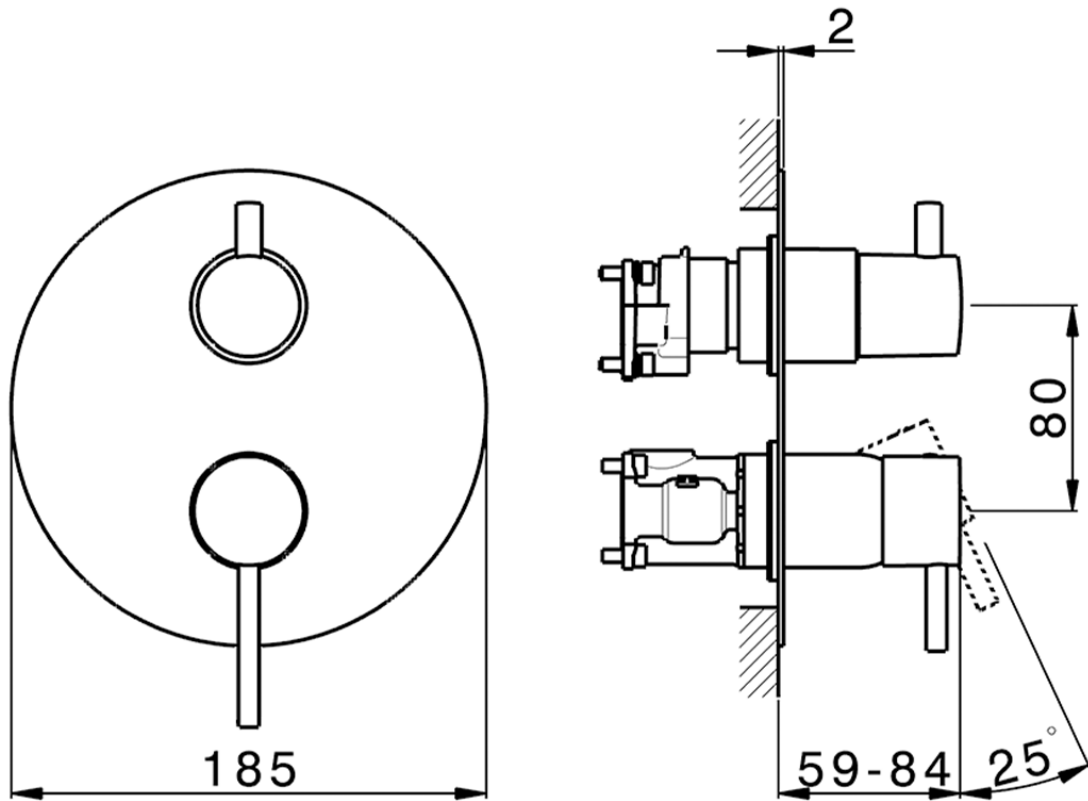

Exposed part for Single Lever One Box Valve M32_MT0BM030

MT0BM030

<https://en.huberitalia.com/exposed-part-for-single-lever-one-box-valve-m32-mt0bm030>

ZB00B031

<https://en.huberitalia.com/one-box-universal-concealed-part-one-box-zb00b031>