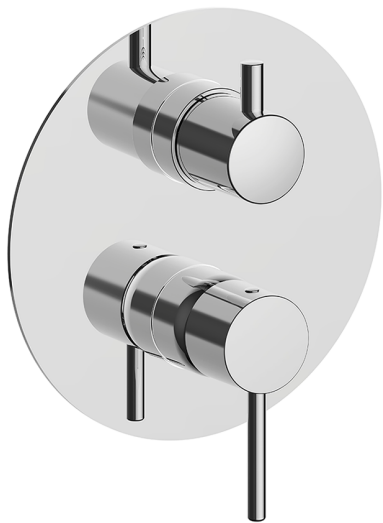

## Exposed part for Single Lever One Box Valve M32\_MT0BM030

MODEL **MT0BM030**

Exposed part for Single Lever One Box Valve, with 2-3 outlet diverter, Minimum depth of installation: 67 mm, without concealed part, for items ZB00B030-ZB00B031

### CHARACTERISTICS

Cartridge Spare Parts **ZZ97179000**  
 Installation **Concealed**  
 Required concealed parts **ZB00B031**  
**ZB00B030**

## One Box Universal Concealed Part ONE BOX\_ZB00B031

MODEL **ZB00B031**

One Box Universal Concealed Part, for 1 or 2 or 3 outlet thermostatic or single lever, without trim kit, with noise reducers, with sealing gasket