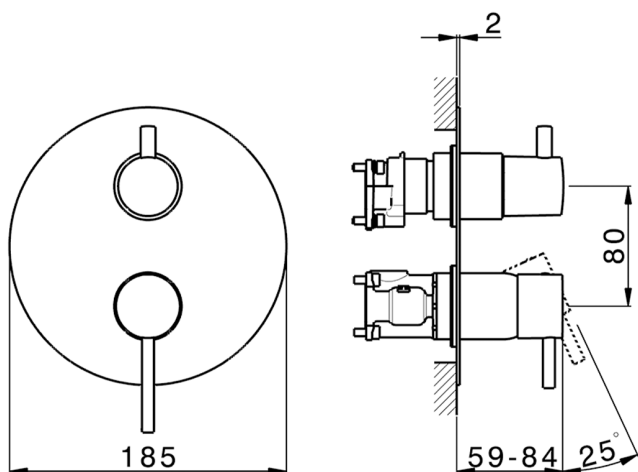

## Exposed part for Single Lever One Box Valve M32\_MT0BM030

MODEL **MT0BM030**

Exposed part for Single Lever One Box Valve, with 2-3 outlet diverter, Minimum depth of installation: 67 mm, without concealed part, for items ZB00B030-ZB00B031