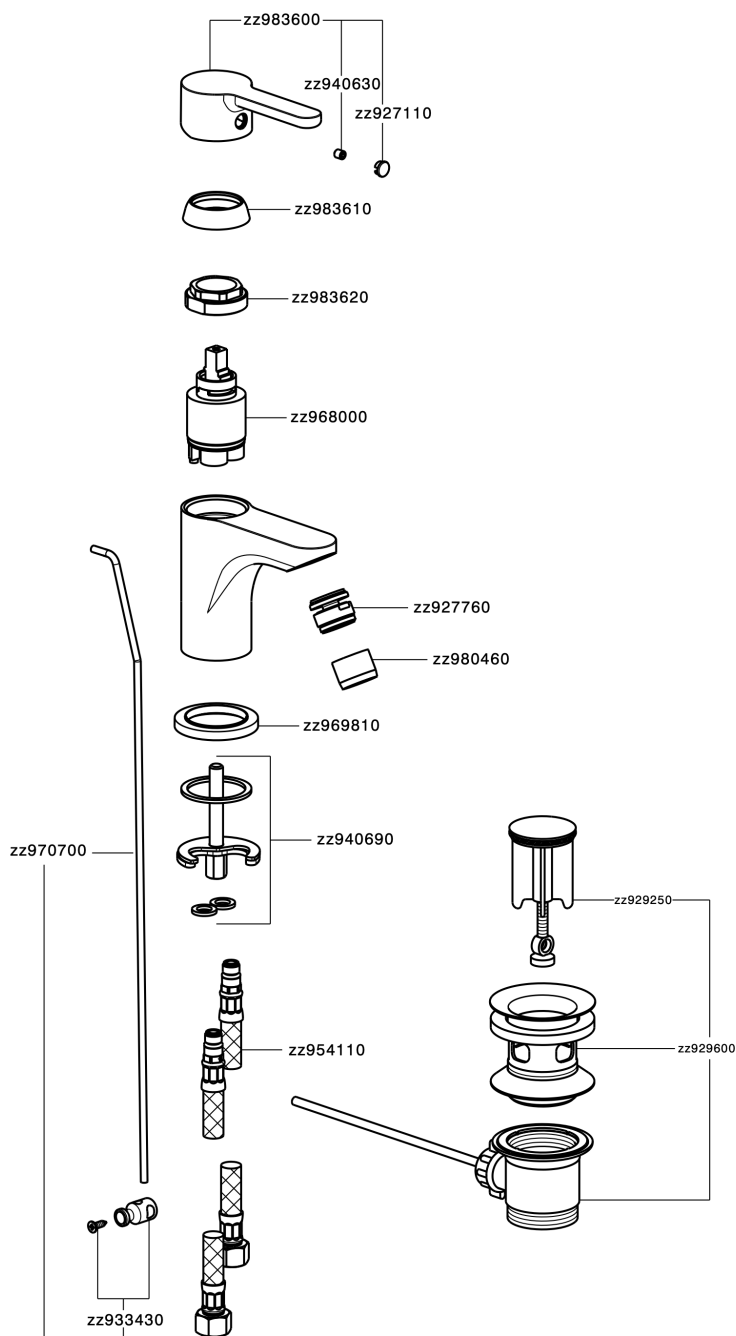

Single lever bidet mixer EnergySave H2_H2000555

MODEL **H2000555**

Single lever bidet mixer EnergySave, with 1"1/4 automatic pop-up waste, G.3/8" stainless steel flexible hoses

AVAILABLE FINISHINGS

CHARACTERISTICS

Cartridge Spare Parts **ZZ96800000**

35 mm Cartridge

EcoStop

EcoStop feature limits water flow to approximately 50% of maximum output with one point of resistance on setting. Push slightly past the middle stop only when full water output is required. This will save water up to 50%.

EnergySave

Thanks to the EnergySave device, only cold water will be drawn if the lever is operated in the central position, so that the water heater will not be engaged and no hot water wasted, leading to considerable savings in energy and costs. The temperature can be adjusted by rotating the lever to the left, until the desired temperature is reached.

Single lever bidet mixer EnergySave H2_H2000555

H2000555

<https://en.huberitalia.com/single-lever-bidet-mixer-energysave-h2-h2000555>

2024-11-15