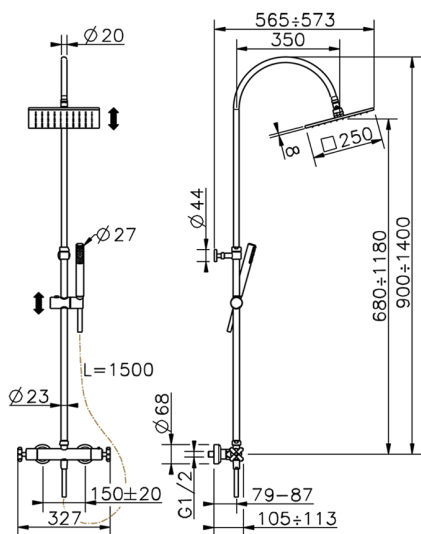

2-function Thermostatic shower set SUITE_SUC80020

MODEL **SUC80020**

2-function Thermostatic shower set, 2-outlet devia stop, adjustable riser column, sliding handshower bracket, ABS 27 mm minimalistic one spray handshower, 250x250 mm Brass square showerhead 8 mm thick, 150 cm smooth SILVERFLEX Flexible Hose

AVAILABLE FINISHINGS

CHARACTERISTICS

Cartridge Spare Parts **24.04A.PP**

8x20 Plus P Thermostatic Valve

DeviaStop

The Huber Devia Stop technology allows to adjust the water flow and to direct it to the selected output point (overhead soaker, hand shower, etc).